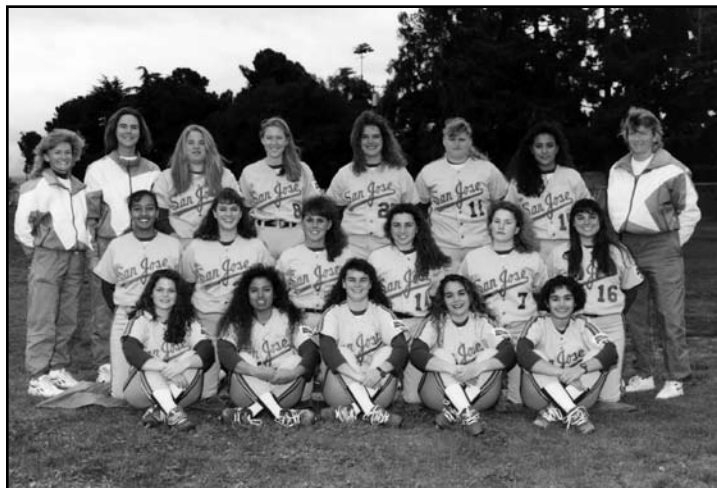

TOURNAMENT HISTORY

ALL-TIME TEAM RECORDS

Team (Years)	W	L	PCT.
Adelphi (4)	9	13	.409
Akron (1)	1	5	.167
Arizona (1)	5	1	.833
Arizona State (15)	66	23	.742
Arkansas (1)	4	4	.500
Ball State (2)	3	7	.300
Baylor (1)	4	3	.571
Boston College			First Year
Bowling Green (2)	4	7	.364
Buffalo (1)	1	4	.200
Cal Poly (2)	8	3	.727
California (19)	81	21	.794
Centenary (1)	2	5	.286
Central Michigan (6)	19	13	.594
Colorado State (10)	35	29	.547
Connecticut (2)	3	7	.300
Creighton (8)	23	21	.523
Drake (1)	3	3	.500
Eastern Illinois (1)	1	4	.200
Evansville (1)	2	3	.400
Georgia Tech (3)	6	10	.375
Hawai'i (2)	7	4	.636
Hofstra (1)	2	3	.400
Illinois State (2)	8	5	.615
Indiana (1)	2	3	.400
Iowa (12)	48	23	.676
Iowa State (3)	5	7	.417
Kansas (5)	12	16	.428
Kent State (1)	0	5	.000
Long Beach State (4)	12	10	.545
Loyola Marymount (3)	8	11	.385
Massachusetts (3)	5	12	.294
Miami (Ohio) (2)	3	8	.273
Michigan (6)	15	17	.469
Minnesota (2)	4	6	.400
Mississippi State (1)	2	4	.333
Missouri (2)	9	3	.750
UMKC (1)	2	3	.400
Nebraska (9)	34	17	.667
Nevada (1)	2	2	.500
New Mexico (8)	14	24	.368
New Mexico State (1)	2	5	.286
North Dakota State (1)	0	4	.000
Northeastern Illinois (1)	2	5	.286
Northern Iowa (3)	7	8	.467
North Carolina (1)	1	4	.200
UNC Charlotte (1)	0	5	.000
UNC Greensboro (1)	3	3	.500
Northern Illinois (2)	6	6	.500
Northwestern (4)	11	8	.579
Notre Dame (2)	8	5	.615
Oklahoma (4)	6	15	.286
Oklahoma State (1)	4	2	.667

The 2005 Spartans set a team record collecting 132 walks and reached the championship game of the National Invitational Softball Tournament before falling to Washington, 16-3.

Team (Years)	W	L	PCT.
Oregon (2)	7	3	.700
Oregon State (3)	7	9	.438
Pacific (4)	5	13	.278
Princeton (1)	3	2	.600
Purdue (5)	17	13	.566
Rhode Island (1)	0	5	.000
Sacramento State (8)	29	18	.617
Saint Francis (1)	0	4	.000
Saint Mary's (5)	11	20	.355
San Diego State (1)	0	5	.000
San Jose State (21)	62	55	.530
Santa Clara (20)	22	79	.218
Southern Illinois (2)	6	4	.600
Stephen F. Austin (2)	7	5	.583
Syracuse (2)	4	7	.364
Tennessee State			First Year
Texas A&M (1)	2	3	.400
Texas-Arlington (1)	0	5	.000
Texas Tech (1)	2	3	.400
Toledo (2)	2	9	.182
Tulsa (1)	1	5	.200
UCLA (4)	24	2	.923
UC Davis (3)	9	5	.643
UC Santa Barbara (4)	9	13	.409
UC Riverside (1)	2	3	.400
UNLV (1)	1	4	.200
Utah (4)	14	12	.538
Utah State (7)	14	21	.400
Virginia (5)	5	21	.192
Virginia Tech (2)	2	9	.182
Washington (3)	17	2	.895
Wichita State (1)	3	2	.600
Wisconsin (4)	11	13	.458
Wisconsin-Green Bay (1)	1	4	.200
Total: 87 teams