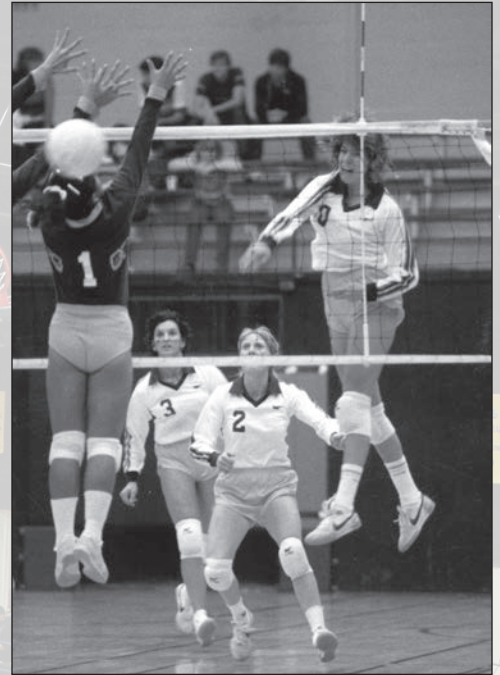

Linda Fournet was a 1984 Honorable Mention All-American.