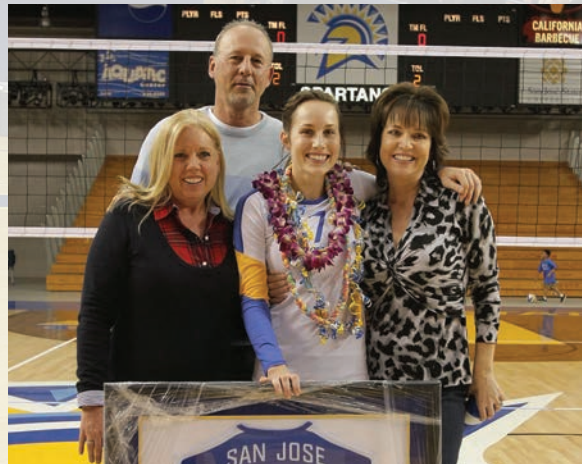

2013 Seniors

Sarah Griest was a four-year member of the Spartan squad. She was a three-time academic all-conference honoree.