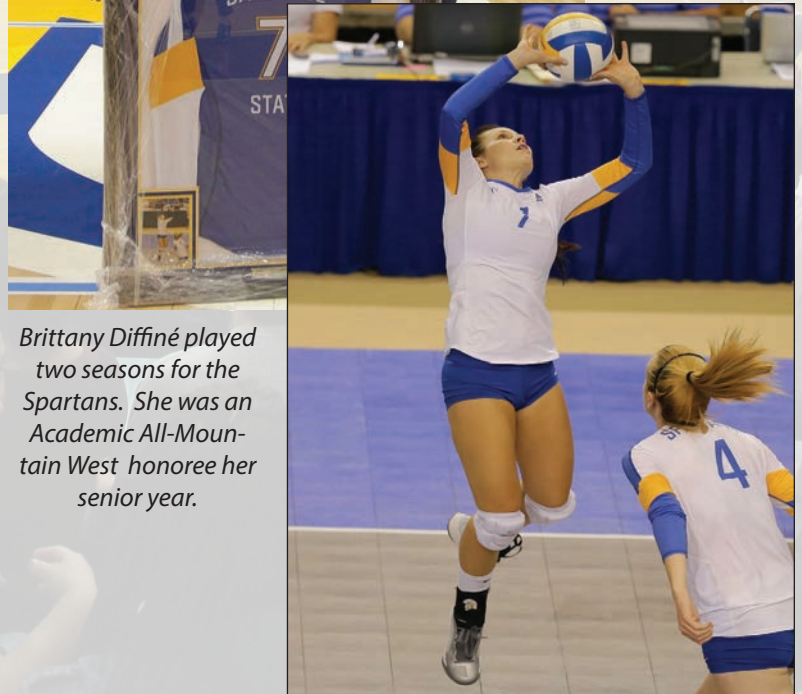

Brittany Diffiné played two seasons for the Spartans. She was an Academic All-Mountain West honoree her senior year.