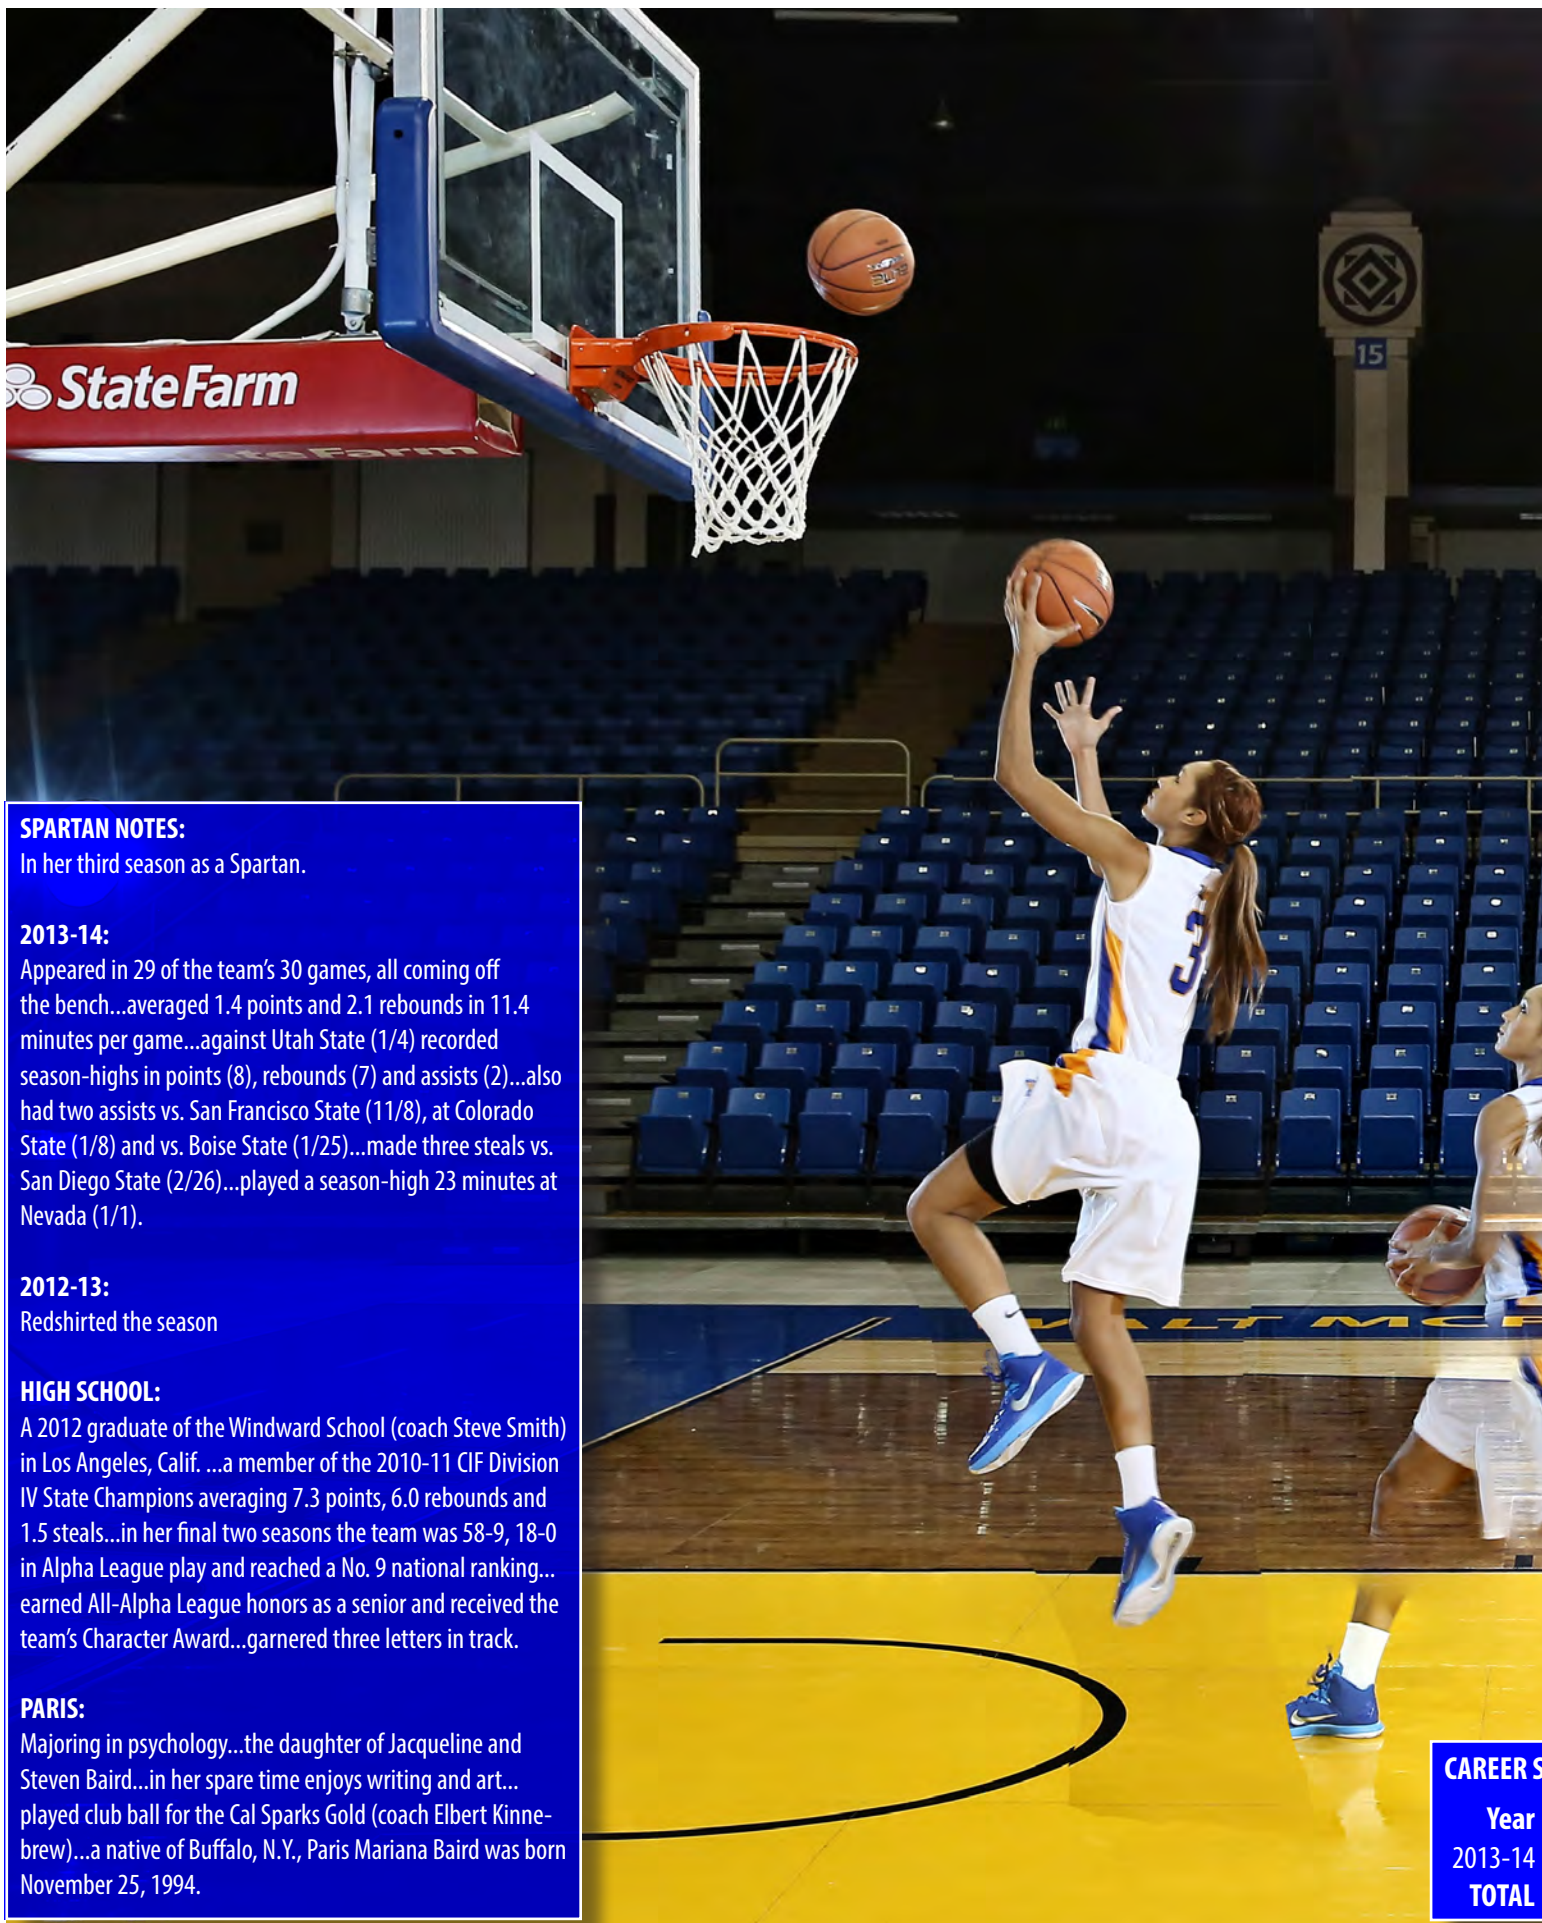

**SPARTAN NOTES:**

In her third season as a Spartan.

**2013-14:**

Appeared in 29 of the team's 30 games, all coming off the bench...averaged 1.4 points and 2.1 rebounds in 11.4 minutes per game...against Utah State (1/4) recorded season-highs in points (8), rebounds (7) and assists (2)...also had two assists vs. San Francisco State (11/8), at Colorado State (1/8) and vs. Boise State (1/25)...made three steals vs. San Diego State (2/26)...played a season-high 23 minutes at Nevada (1/1).