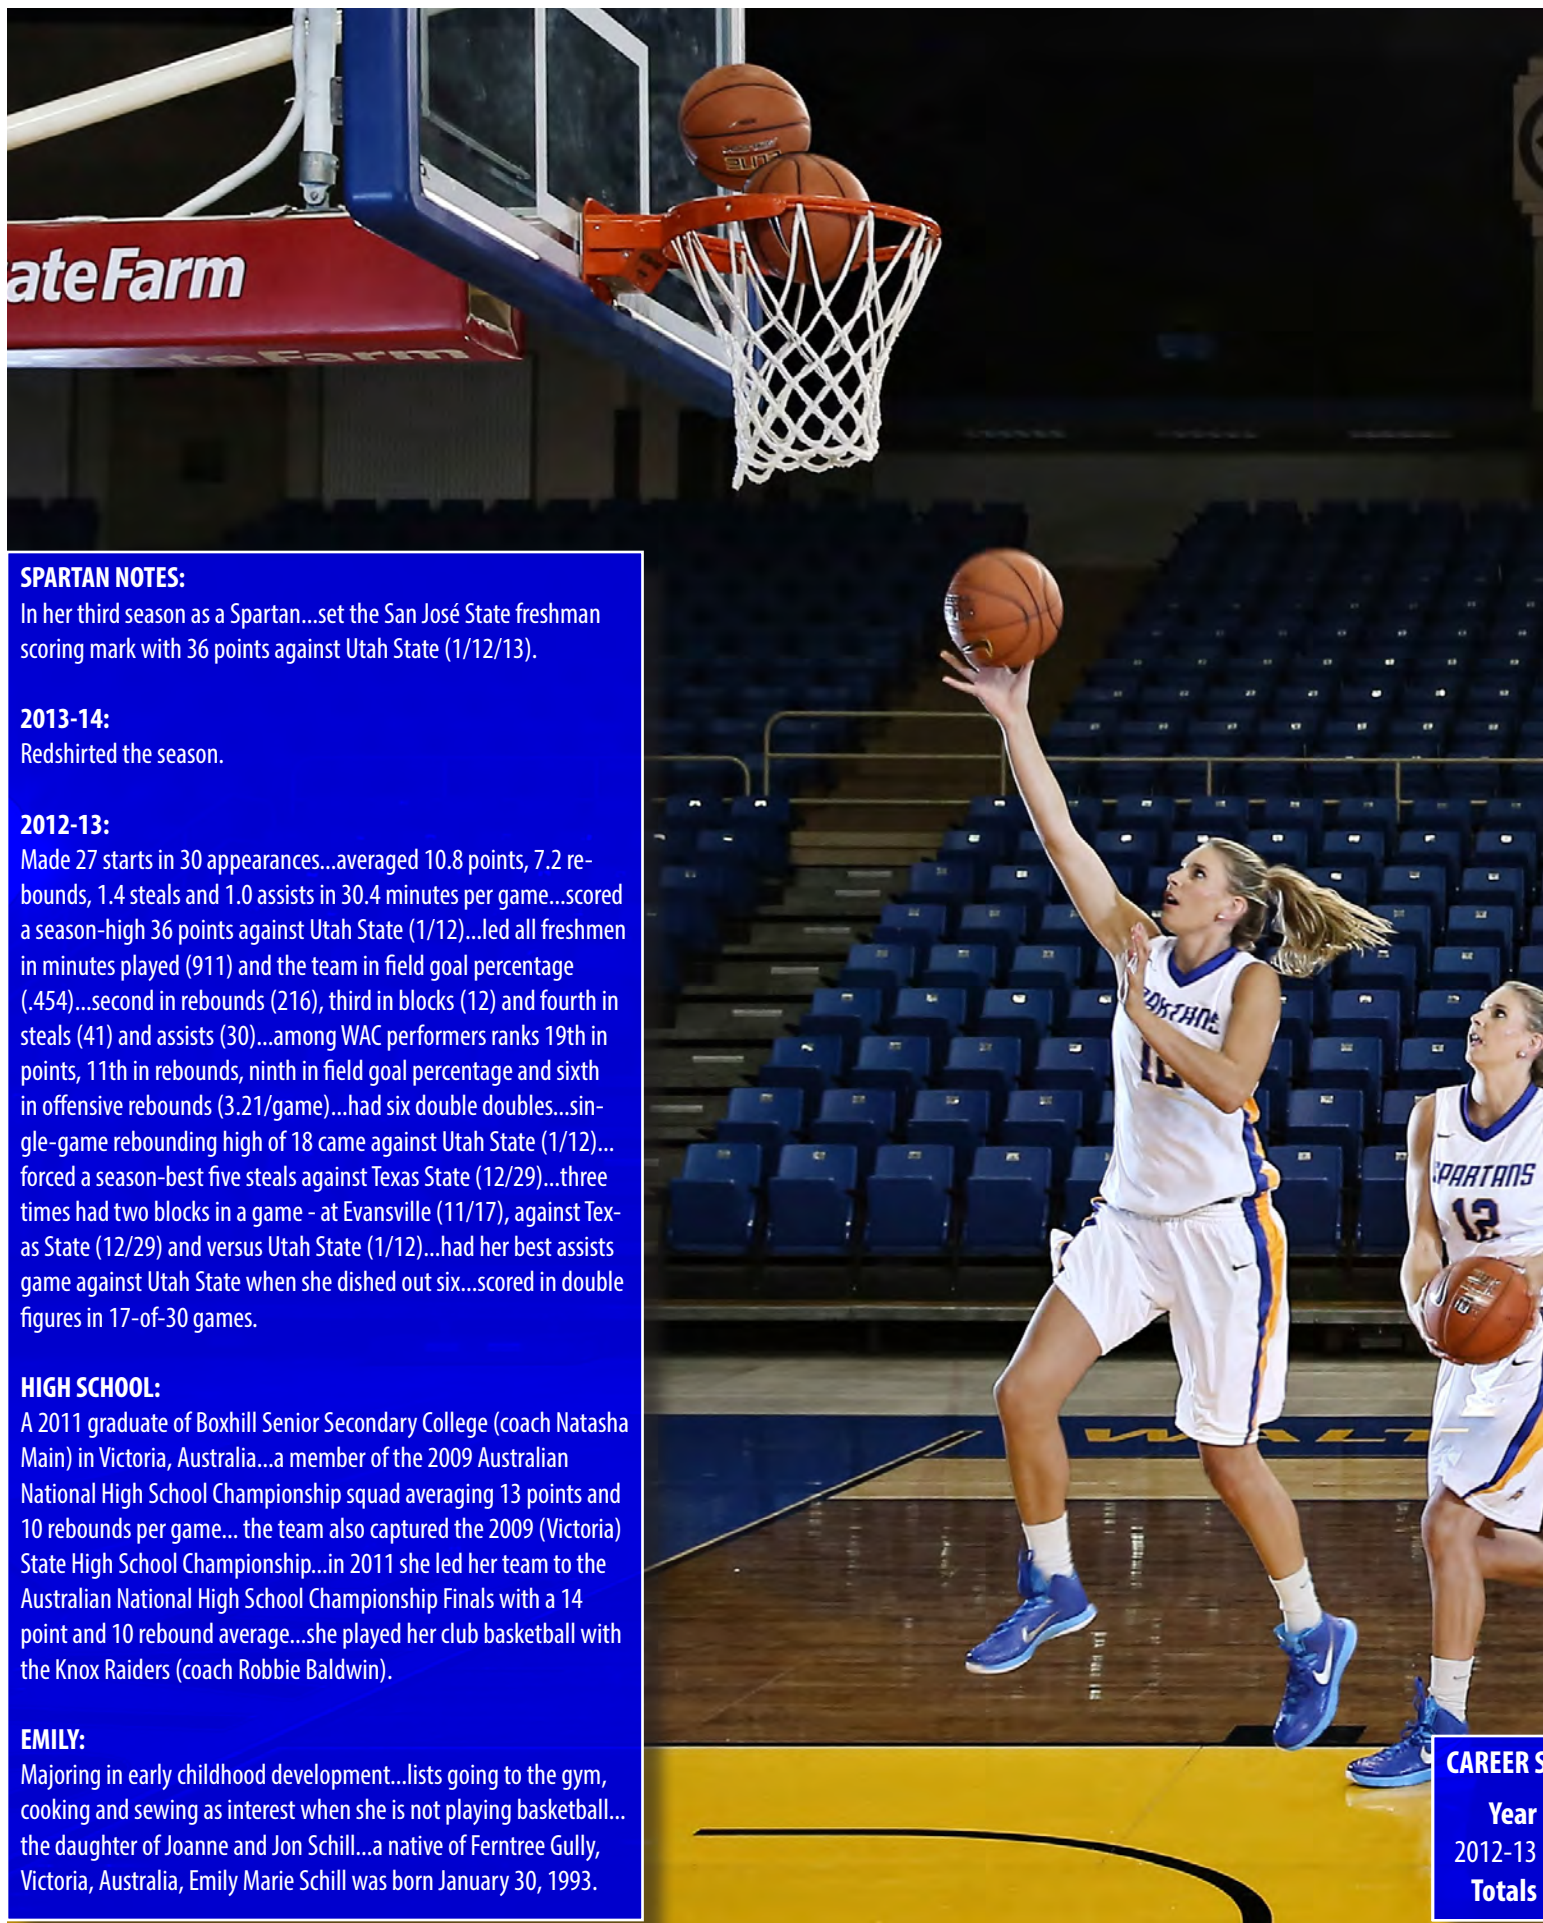

**SPARTAN NOTES:**

In her third season as a Spartan...set the San José State freshman scoring mark with 36 points against Utah State (1/12/13).

**2013-14:**

Redshirted the season.

**2012-13:**

Made 27 starts in 30 appearances...averaged 10.8 points, 7.2 rebounds, 1.4 steals and 1.0 assists in 30.4 minutes per game...scored a season-high 36 points against Utah State (1/12)...led all freshmen in minutes played (911) and the team in field goal percentage (.454)...second in rebounds (216), third in blocks (12) and fourth in steals (41) and assists (30)...among WAC performers ranks 19th in points, 11th in rebounds, ninth in field goal percentage and sixth in offensive rebounds (3.21/game)...had six double doubles...single-game rebounding high of 18 came against Utah State (1/12)...forced a season-best five steals against Texas State (12/29)...three times had two blocks in a game - at Evansville (11/17), against Texas State (12/29) and versus Utah State (1/12)...had her best assists game against Utah State when she dished out six...scored in double figures in 17-of-30 games.