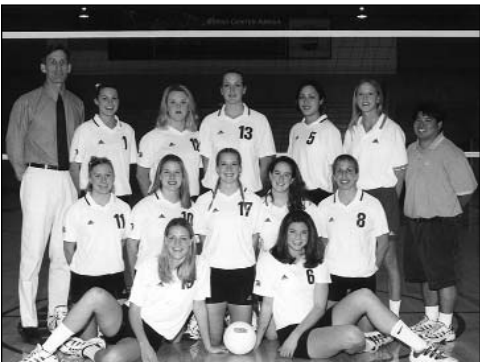

1998 NCAA Tournament Participant