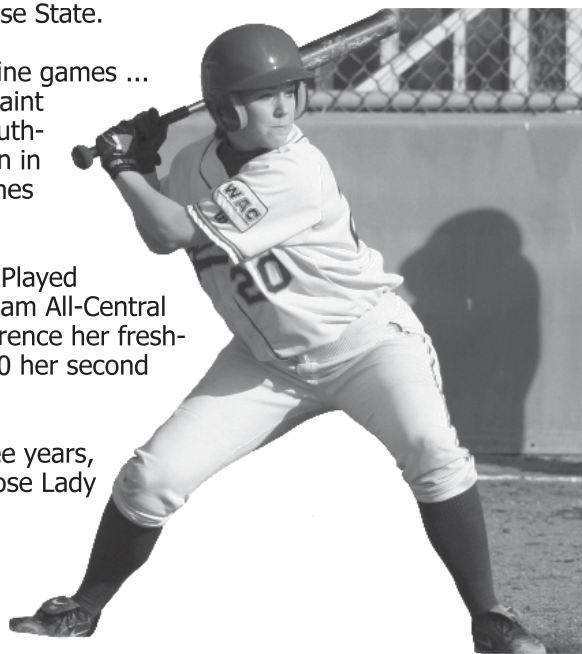

MILES' CAREER STATISTICS

YEAR	G-GS	AB	R	H	RBI	AVG	2B	3B	HR	SB-ATT	SAC	BB	PO	A	E	F.Pct
2006	9-0	0	2	0	0	.000	0	0	0	0-0	0	0	0	0	0	.000