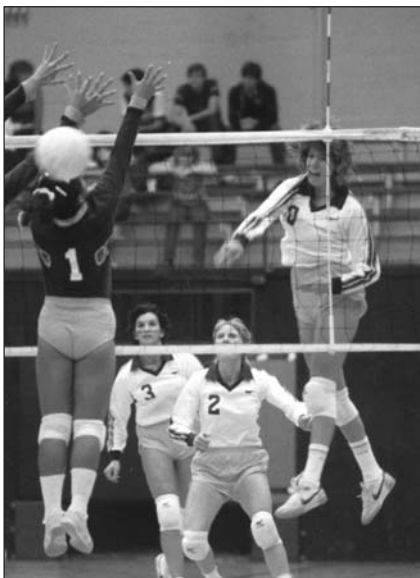

Linda Fournet was a 1984 Honorable Mention All-American.