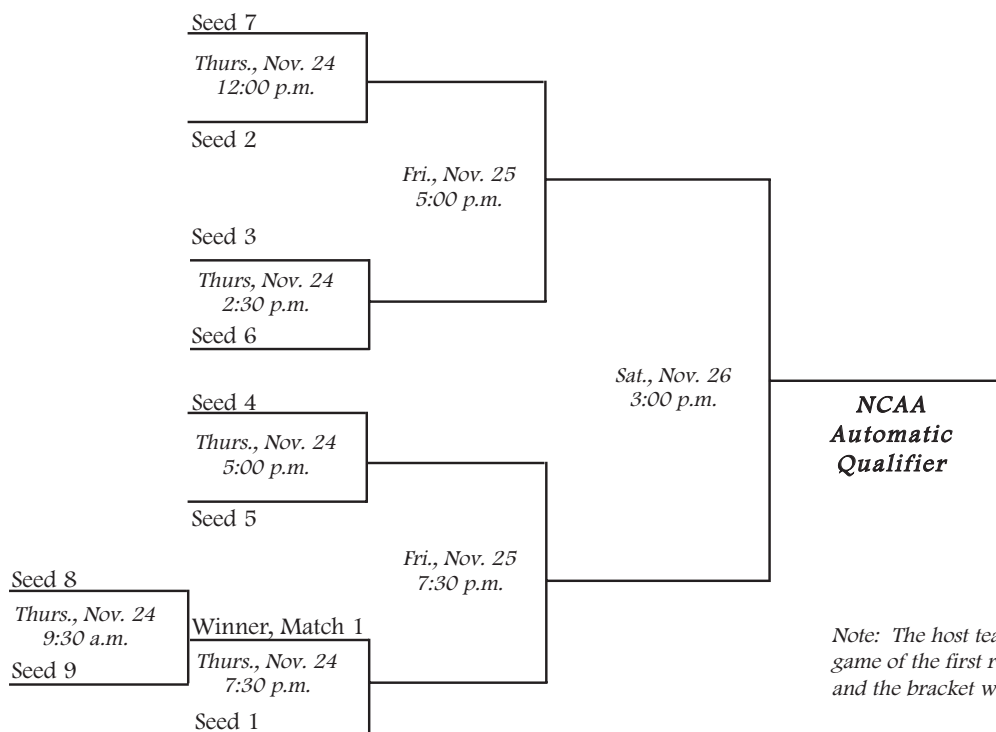

2005 Western Athletic Conference Volleyball Tournament November 24-26 Lawlor Events Center, Reno, Nev.

Note: The host team will play in the late game of the first round regardless of its seed, and the bracket will be adjusted accordingly.