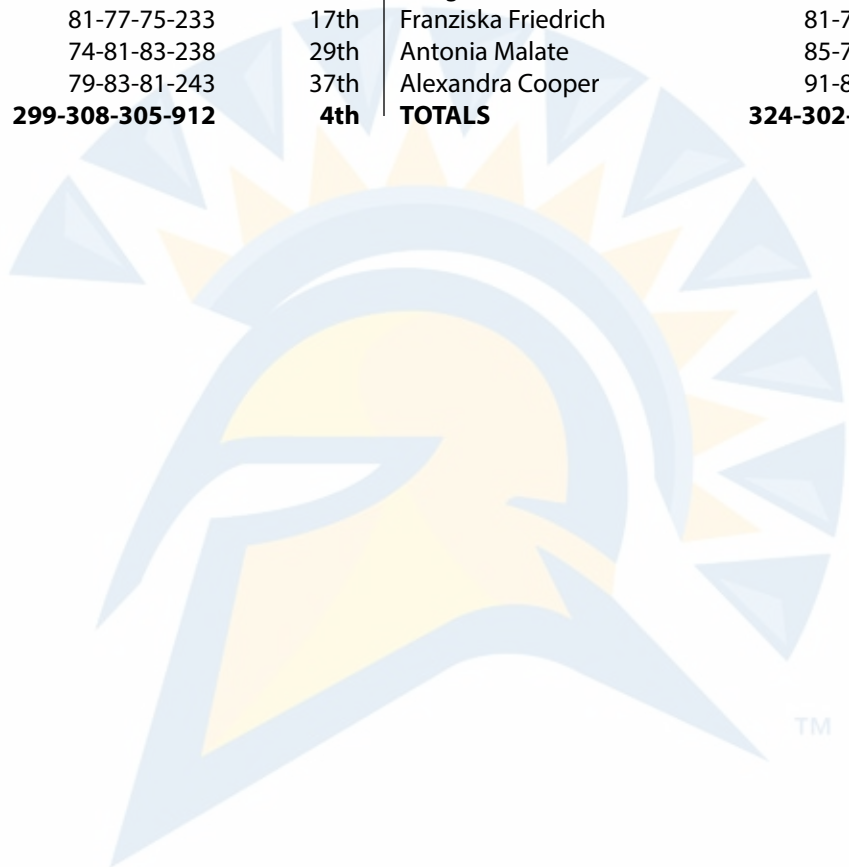

2018-19 San Jose State Women's Golf Statistics & Results

Silverado Showdown, 4/7-9

Napa, Calif., par 72, 6,120 yards, 18 teams

Natasha Andrea Oon	74-69-73-216	2nd
Abegail Arevalo	73-75-73-221	11th
Antonia Malate	71-78-75-224	23rd
Franziska Friedrich	76-78-78-232	59th
Maddie White	71-79-84-234	66th
TOTALS	289-300-299-888	6th

Mountain West Championship, 4/15-17

Rancho Mirage, Calif., par 72, 6,270 yards, 9 teams

Natasha Andrea Oon	72-74-73-219	2nd
Abegail Arevalo	74-76-76-226	8th
Franziska Friedrich	81-77-75-233	17th
Antonia Malate	74-81-83-238	29th
Maddie White	79-83-81-243	37th
TOTALS	299-308-305-912	4th

NCAA Cle Elum Regional

Cle Elum, Wash., par 72, 6,306 yards, 18 teams

Natasha Andrea Oon	70-71-71-212	9th
Abegail Arevalo	72-74-73-219	22nd
Franziska Friedrich	76-73-71-220	28th
Alexandra Cooper	74-75-75-224	51st
Antonia Malate	73-78-75-226	57th
TOTALS	289-293-290-872	5th

NCAA Championship - Stroke Play

Fayetteville, Ark., par 73, 6,397 yards, 24 teams

Natasha Andrea Oon	79-71-72-222	9th
Abegail Arevalo	79-76-81-236	79th
Franziska Friedrich	81-78-85-244	113th
Antonia Malate	85-77-82-244	113th
Alexandra Cooper	91-80-77-248	122nd
TOTALS	324-302-312-928	19th

TM