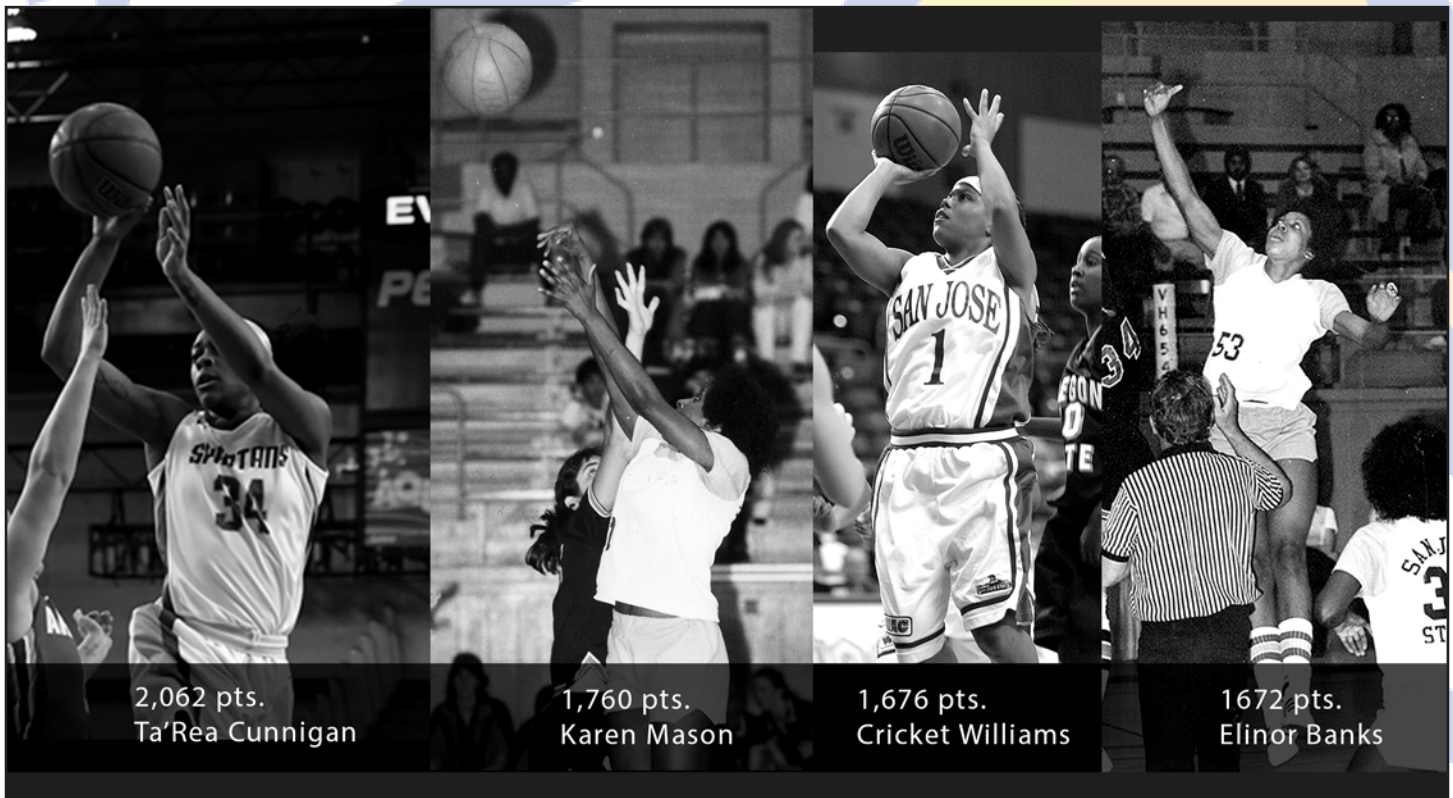

2. Karen Mason (1978-81)

YEAR	G	FG-FGA	PCT	3PM-A	PCT	FT-FTA	PCT	REB	AVG	AST	BS	ST	PTS	AVG
1977-78	27	139-341	.408			52-99	.525	137	5.0	36	—	48	351	13.0
1978-79	27	174-372	.468			62-98	.633	120	4.4	48	8	41	410	15.2
1979-80	31	212-495	.428			79-118	.669	149	4.8	36	1	65	503	16.2
1980-81	26	210-478	.439			97-152	.638	156	6.0	33	3	50	517	19.9
Career	111	735-1,686	.436			290-467	.621	562	5.1	153	12	204	1,760	15.9

3. Cricket Williams (2001-04)

YEAR	G-GS	FG-FGA	PCT	3PM-A	PCT	FT-FTA	PCT	REB	AVG	AST	BS	ST	PTS	AVG
2000-01	22-19	84-226	.372	13-56	.232	57-90	.633	86	3.9	108	1	48	238	10.8
2001-02	27-25	159-413	.385	33-89	.371	134-197	.680	109	4.0	159	4	88	485	18.0
2002-03	28-27	188-500	.376	43-155	.277	152-240	.633	155	5.5	192	1	81	571	20.4
2003-04	28-28	117-392	.298	25-104	.240	123-205	.600	170	6.1	185	6	94	382	13.6
Career	105-99	548-1,531	.358	114-404	.282	466-732	.637	520	5.0	644	12	311	1,676	16.0

4. Elinor Banks (1978-81)

YEAR	G	FG-FGA	PCT	3PM-A	PCT	FT-FTA	PCT	REB	AVG	AST	BS	ST	PTS	AVG
1977-78	27	152-354	.429			44-94	.468	263	9.7	41	—	26	348	9.7
1978-79	25	175-396	.434			33-83	.398	310	12.4	31	53	28	383	15.3
1979-80	31	211-460	.459			67-105	.638	249	8.0	35	55	50	489	15.8
1980-81	27	195-399	.489			62-97	.639	240	8.9	29	48	45	452	16.7
Career	110	733-1,609	.456			206-379	.544	1,062	9.7	136	156	149	1,672	15.2

2,062 pts.
Ta'Rea Cunnigan

1,760 pts.
Karen Mason

1,676 pts.
Cricket Williams

1672 pts.
Elinor Banks