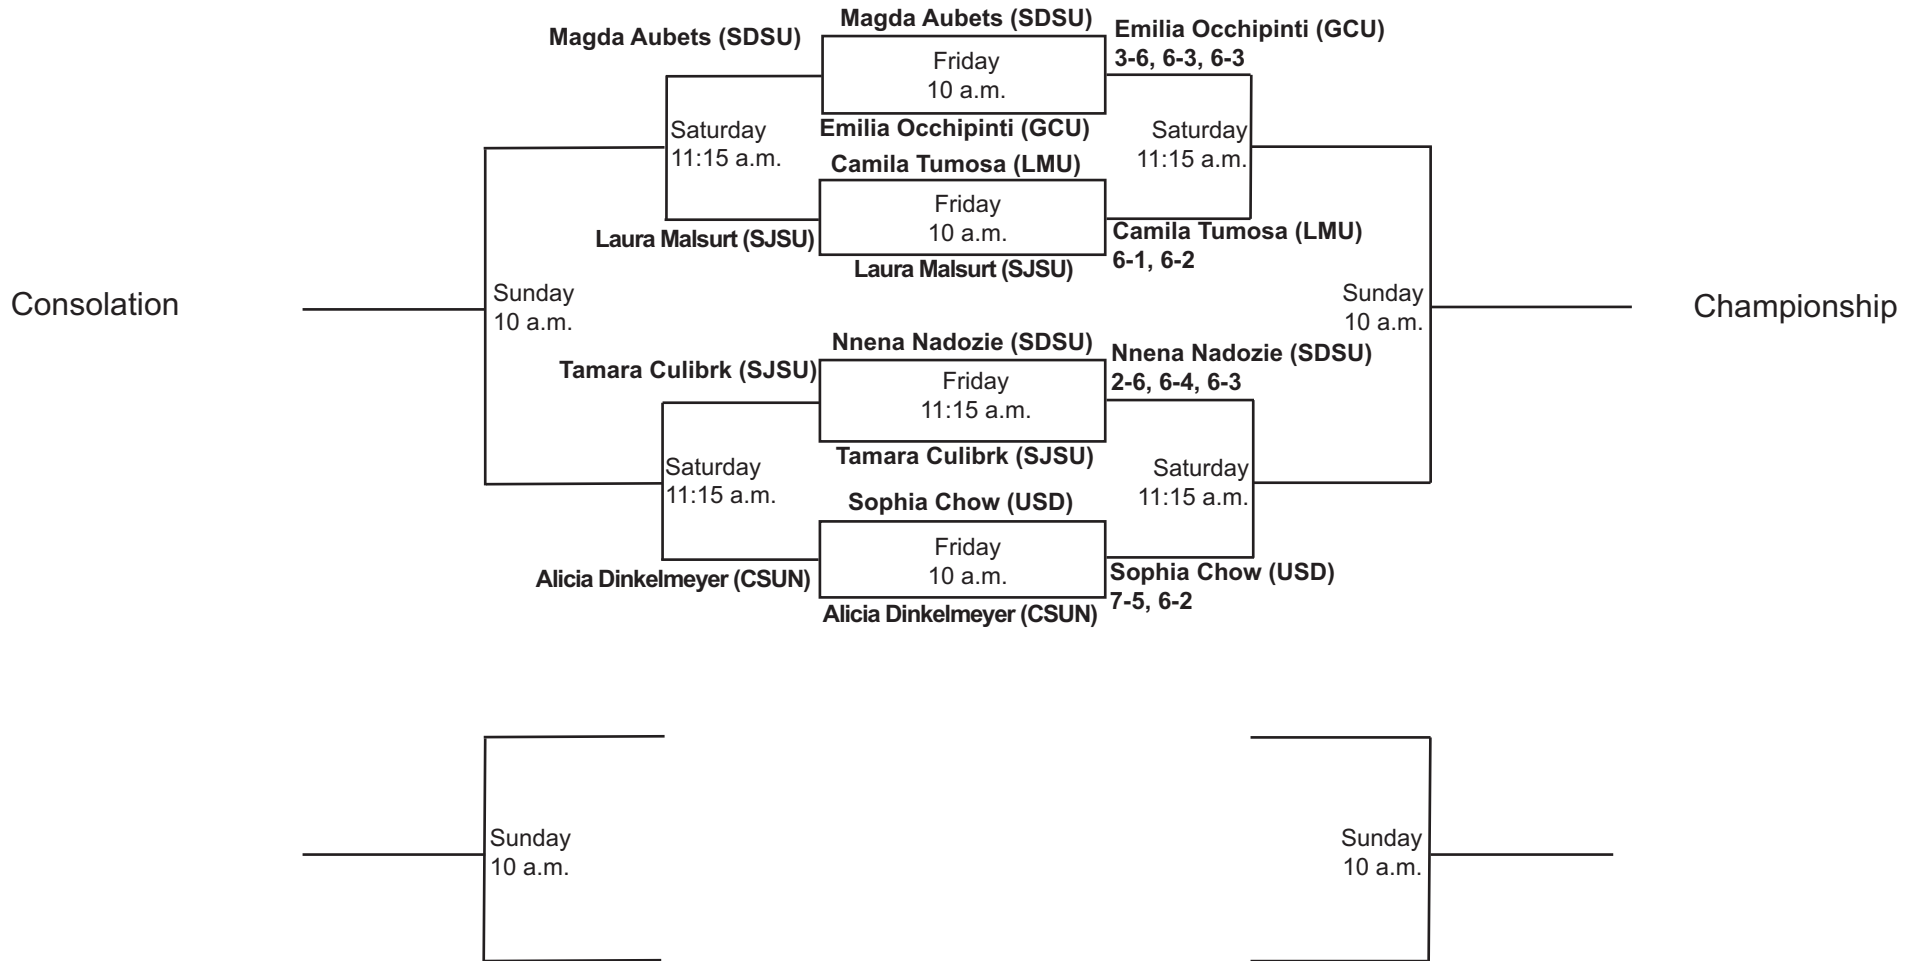

SDSU Fall Tennis Classic I
Sept. 29 - Oct. 1, 2017
Singles - Red (ITA Code: 353506)

SDSU Fall Tennis Classic I
Sept. 29 - Oct. 1, 2017
Singles - Black (ITA Code: 353506)

SDSU Fall Tennis Classic I
Sept. 29 - Oct. 1, 2017
Singles - White (ITA Code: 353506)

SDSU Fall Tennis Classic I
Sept. 29 - Oct. 1, 2017
Singles - Gold (ITA Code: 353506)

SDSU Fall Tennis Classic I
Sept. 29 - Oct. 1, 2017
Singles - Blue (ITA Code: 353506)

SDSU Fall Tennis Classic I
Sept. 29 - Oct. 1, 2017
Doubles - Red (ITA Code: 353507)

SDSU Fall Tennis Classic I
Sept. 29 - Oct. 1, 2017
Doubles - Gold (ITA Code: 353507)

SDSU Fall Tennis Classic I
Sept. 29 - Oct. 1, 2017
Doubles - Round Robin (9 a.m.) (ITA Code: 353507)

#1
SDSU
Acero/Aubets