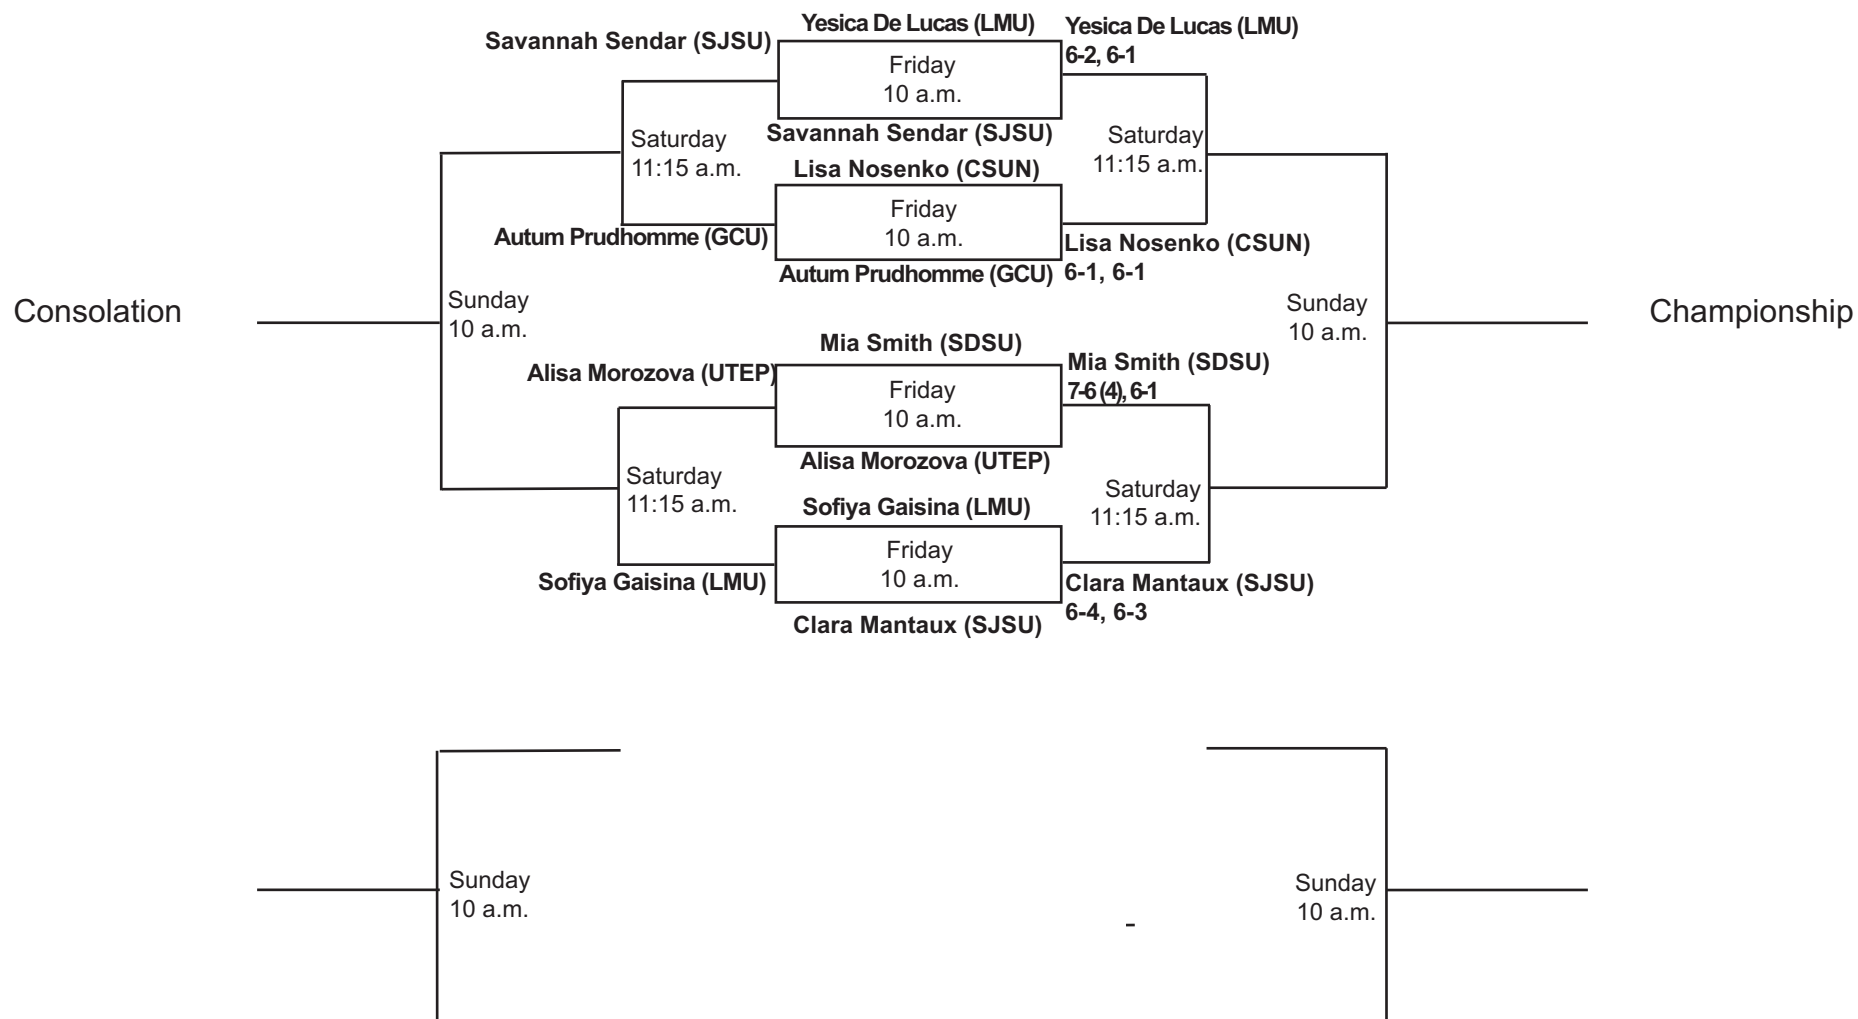

SDSU Fall Tennis Classic I
Sept. 29 - Oct. 1, 2017
Singles - Red (ITA Code: 353506)

SDSU Fall Tennis Classic I
Sept. 29 - Oct. 1, 2017
Singles - Black (ITA Code: 353506)

SDSU Fall Tennis Classic I
Sept. 29 - Oct. 1, 2017
Singles - White (ITA Code: 353506)

SDSU Fall Tennis Classic I
Sept. 29 - Oct. 1, 2017
Singles - Gold (ITA Code: 353506)

SDSU Fall Tennis Classic I
Sept. 29 - Oct. 1, 2017
Singles - Blue (ITA Code: 353506)

SDSU Fall Tennis Classic I
Sept. 29 - Oct. 1, 2017
Doubles - Red (ITA Code: 353507)

SDSU Fall Tennis Classic I
Sept. 29 - Oct. 1, 2017
Doubles - Gold (ITA Code: 353507)

SDSU Fall Tennis Classic I
Sept. 29 - Oct. 1, 2017
Doubles - Round Robin (9 a.m.) (ITA Code: 353507)

#1
SDSU
Acero/Aubets