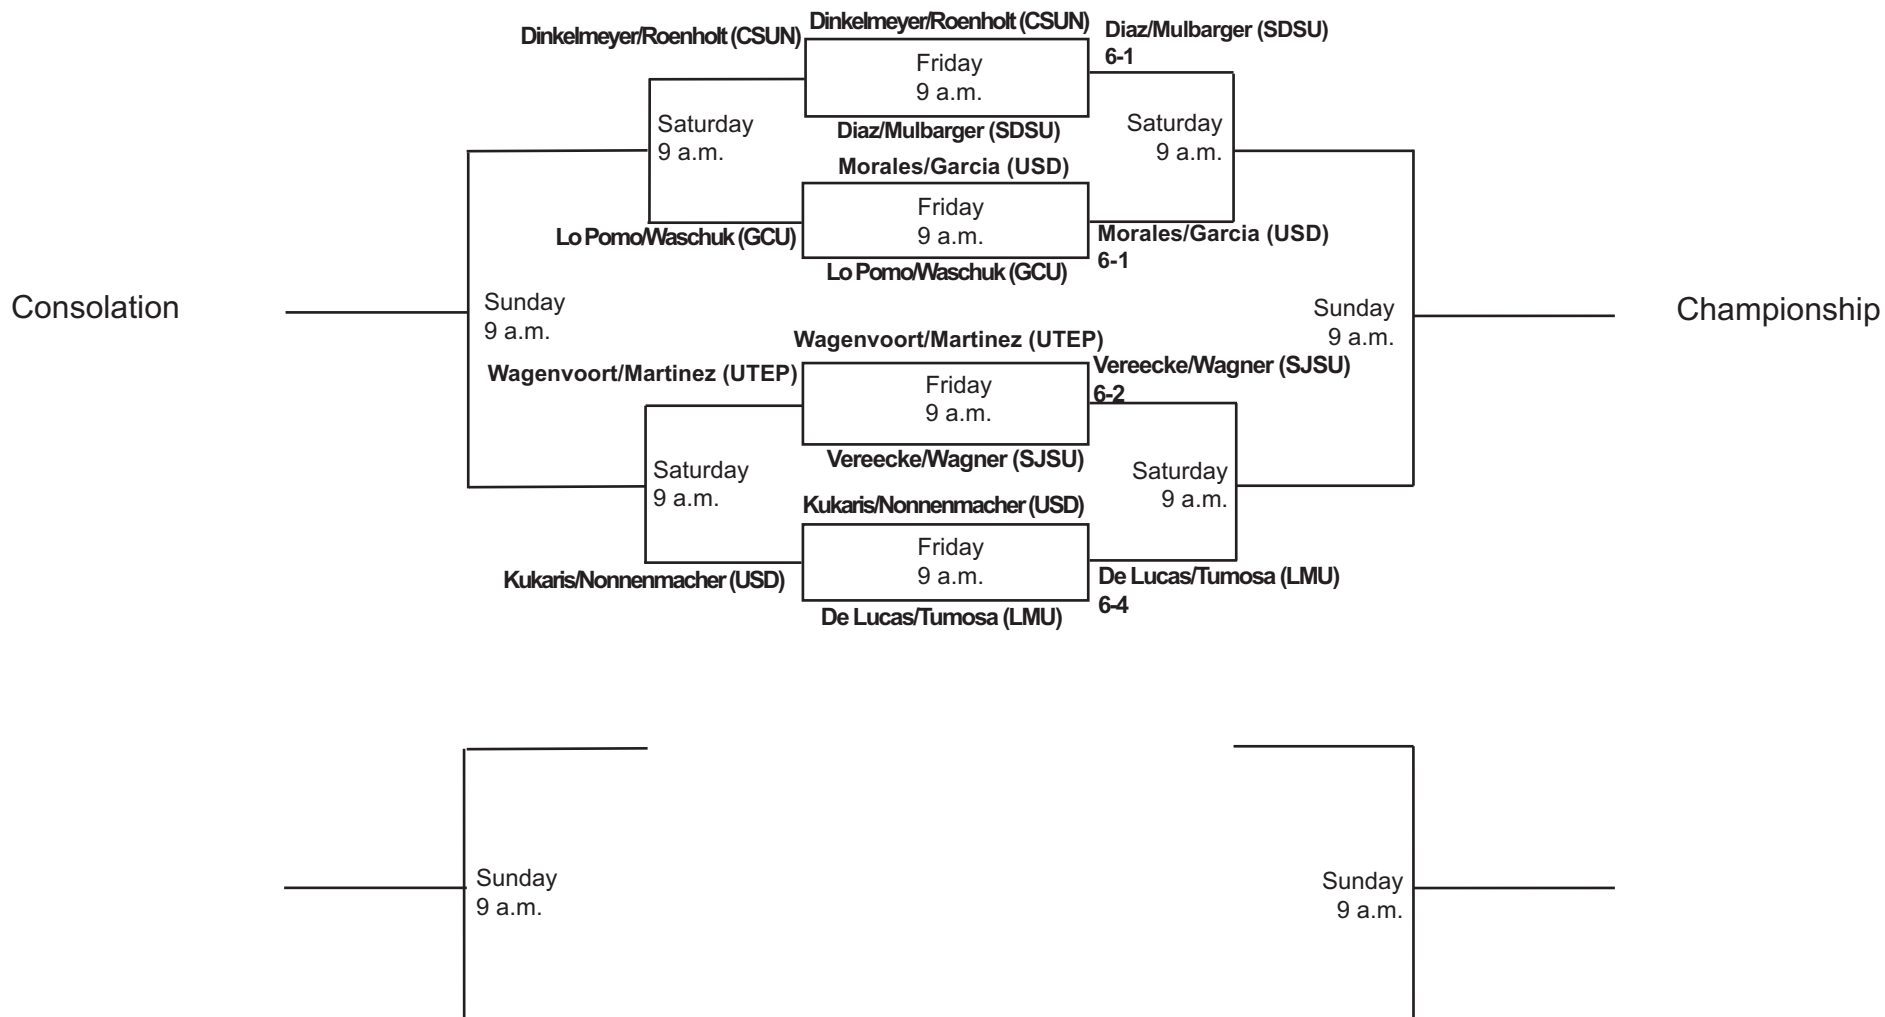

SDSU Fall Tennis Classic I
Sept. 29 - Oct. 1, 2017
Singles - Red (ITA Code: 353506)

SDSU Fall Tennis Classic I
Sept. 29 - Oct. 1, 2017
Singles - Black (ITA Code: 353506)

SDSU Fall Tennis Classic I
Sept. 29 - Oct. 1, 2017
Singles - White (ITA Code: 353506)

SDSU Fall Tennis Classic I
Sept. 29 - Oct. 1, 2017
Singles - Gold (ITA Code: 353506)

SDSU Fall Tennis Classic I
Sept. 29 - Oct. 1, 2017
Singles - Blue (ITA Code: 353506)

SDSU Fall Tennis Classic I
Sept. 29 - Oct. 1, 2017
Doubles - Red (ITA Code: 353507)

SDSU Fall Tennis Classic I
Sept. 29 - Oct. 1, 2017
Doubles - Gold (ITA Code: 353507)

SDSU Fall Tennis Classic I
Sept. 29 - Oct. 1, 2017
Doubles - Round Robin (9 a.m.) (ITA Code: 353507)

#1
SDSU
Acero/Aubets

#2
CSUN
Bagumyan/Nosenko

#3
GCU
Prudhomme/Occhipinti

#4
SJSU
Malsart/Montaux

1st round: #1 vs. #2, #3 vs. #4