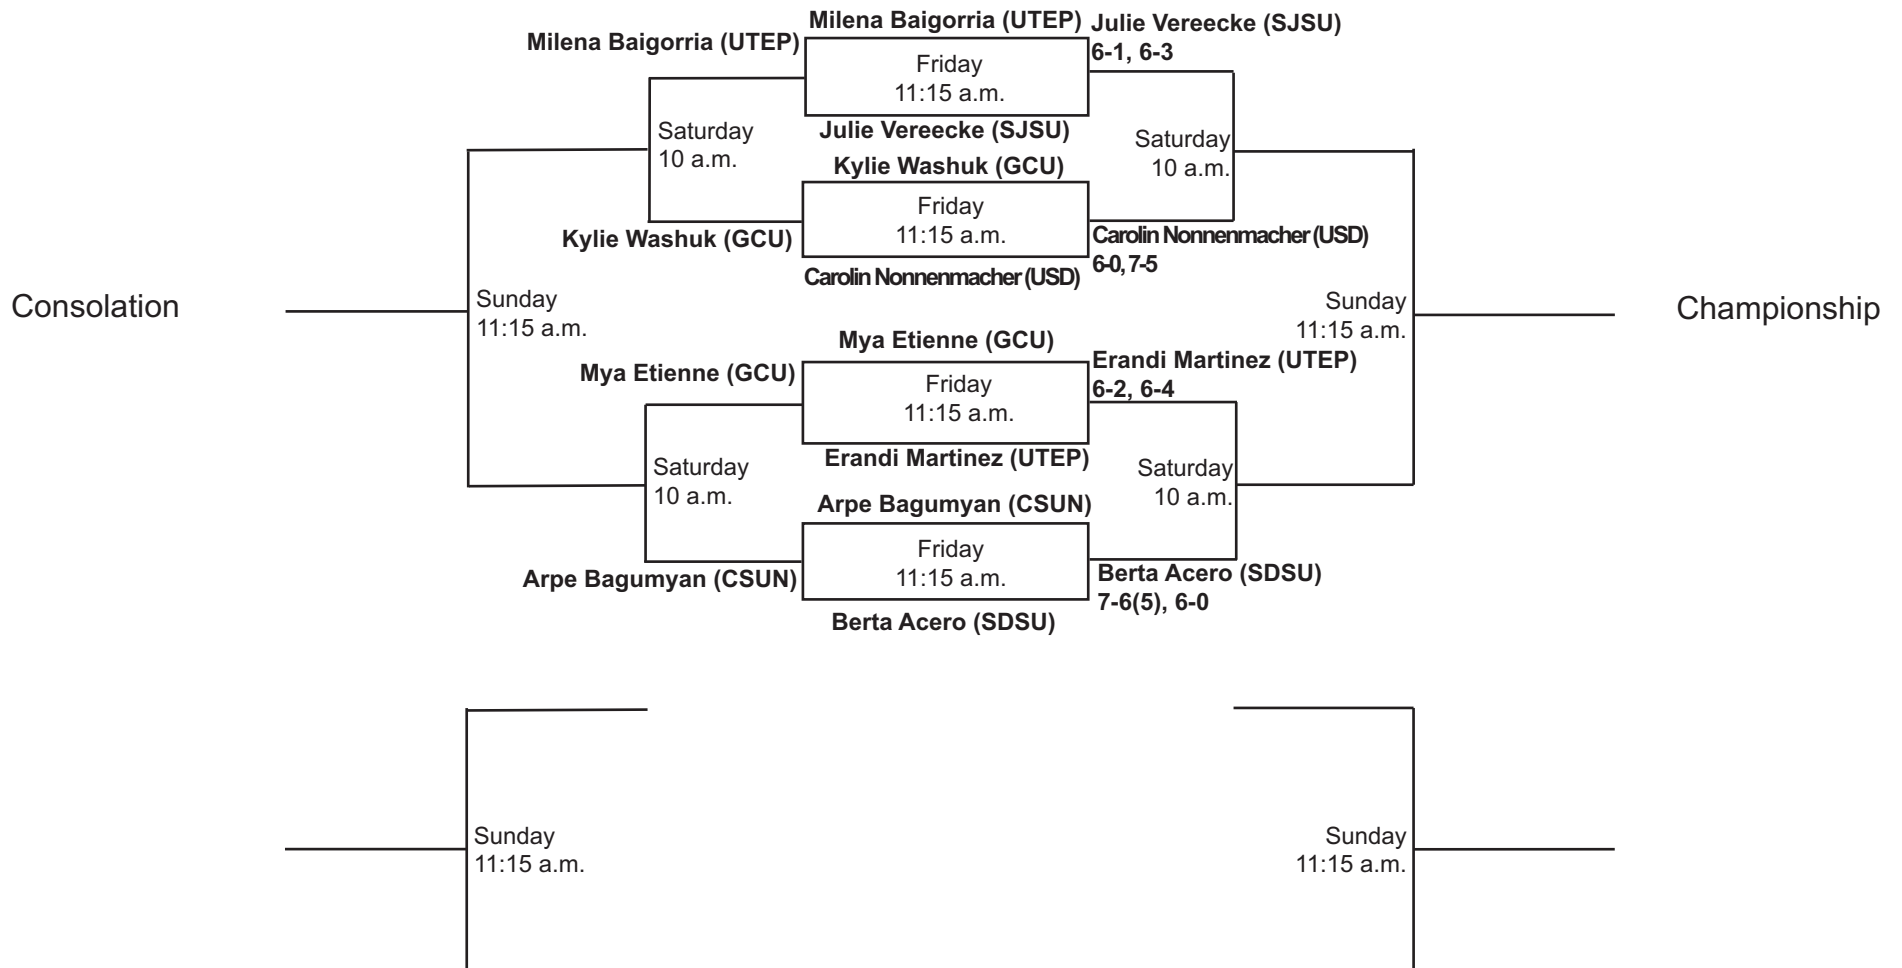

SDSU Fall Tennis Classic I
Sept. 29 - Oct. 1, 2017
Singles - Red (ITA Code: 353506)

SDSU Fall Tennis Classic I
Sept. 29 - Oct. 1, 2017
Singles - Black (ITA Code: 353506)

SDSU Fall Tennis Classic I
Sept. 29 - Oct. 1, 2017
Singles - White (ITA Code: 353506)

SDSU Fall Tennis Classic I
Sept. 29 - Oct. 1, 2017
Singles - Gold (ITA Code: 353506)

SDSU Fall Tennis Classic I
Sept. 29 - Oct. 1, 2017
Singles - Blue (ITA Code: 353506)

SDSU Fall Tennis Classic I
Sept. 29 - Oct. 1, 2017
Doubles - Red (ITA Code: 353507)

SDSU Fall Tennis Classic I
Sept. 29 - Oct. 1, 2017
Doubles - Gold (ITA Code: 353507)

SDSU Fall Tennis Classic I
Sept. 29 - Oct. 1, 2017
Doubles - Round Robin (9 a.m.) (ITA Code: 353507)

#1
SDSU
Acero/Aubets

#2
CSUN
Bagumyan/Nosenko

#3
GCU
Prudhomme/Occhipinti

#4
SJSU
Malsart/Montaux

1st round: #1 vs. #2, #3 vs. #4