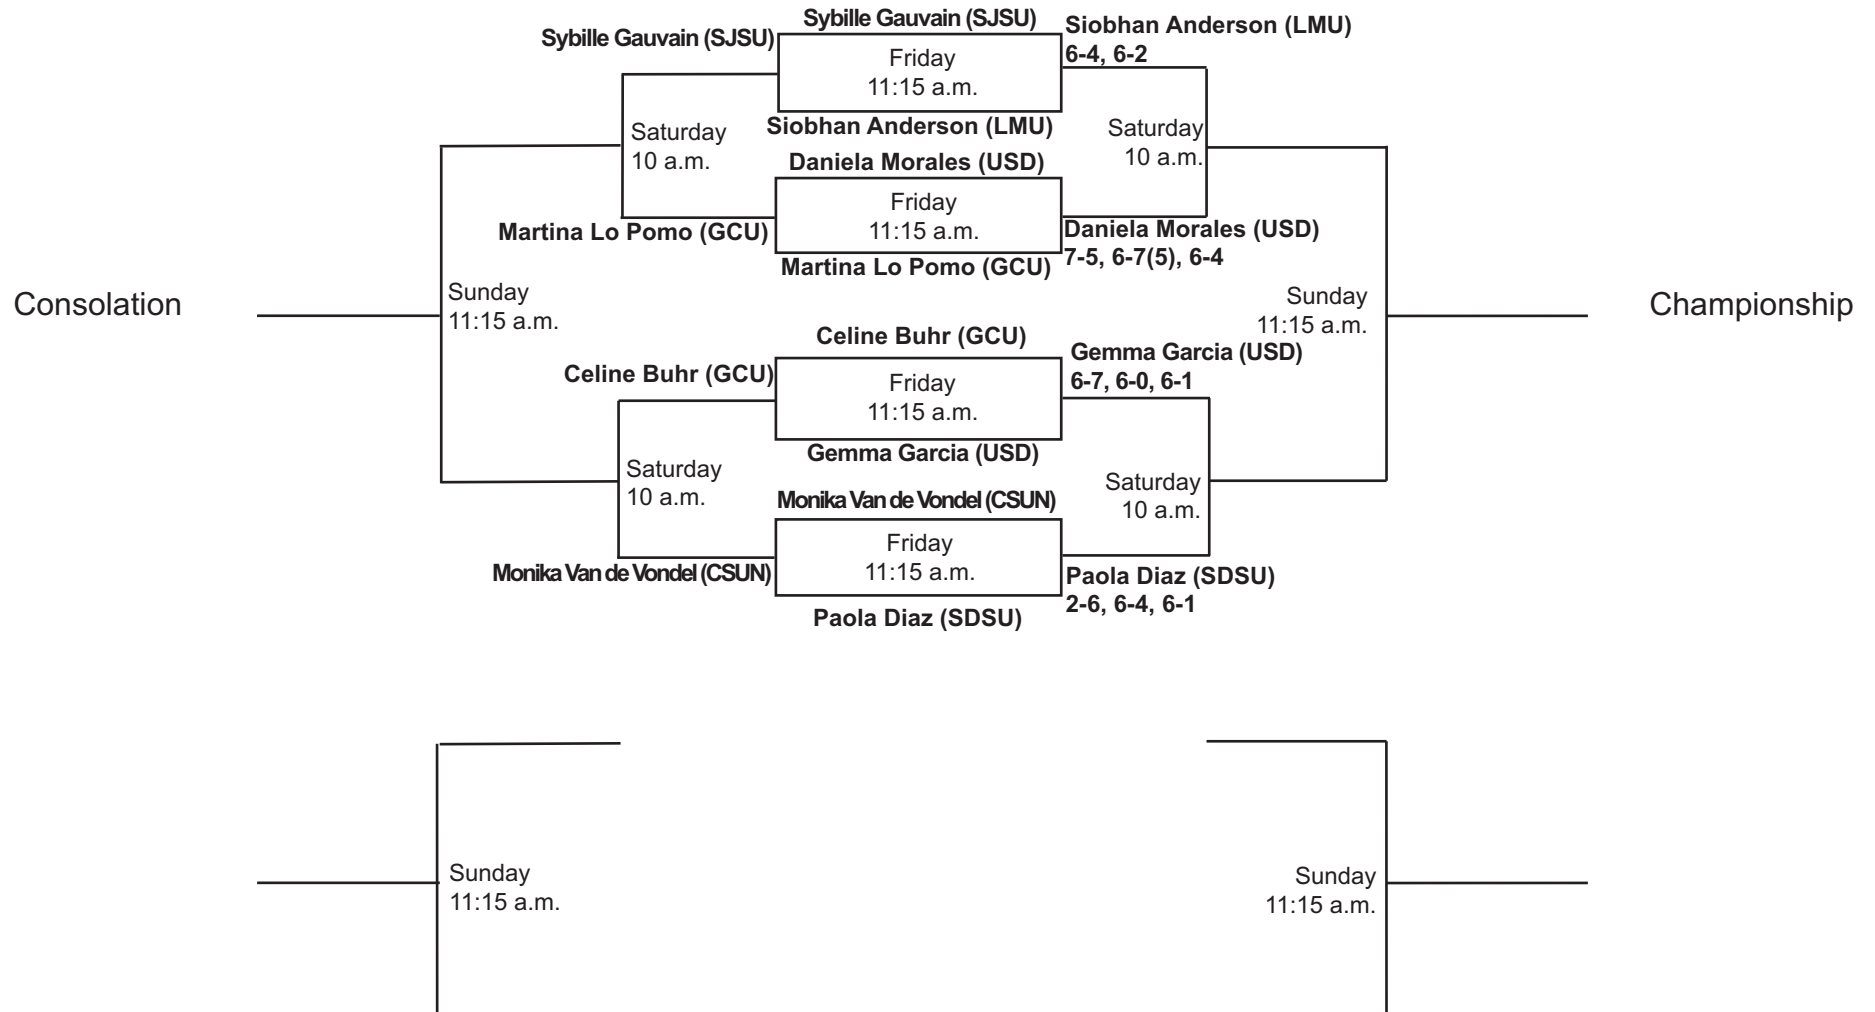

SDSU Fall Tennis Classic I
Sept. 29 - Oct. 1, 2017
Singles - Red (ITA Code: 353506)

SDSU Fall Tennis Classic I
Sept. 29 - Oct. 1, 2017
Singles - Black (ITA Code: 353506)

SDSU Fall Tennis Classic I
Sept. 29 - Oct. 1, 2017
Singles - White (ITA Code: 353506)

SDSU Fall Tennis Classic I
Sept. 29 - Oct. 1, 2017
Singles - Gold (ITA Code: 353506)

SDSU Fall Tennis Classic I
Sept. 29 - Oct. 1, 2017
Singles - Blue (ITA Code: 353506)

SDSU Fall Tennis Classic I
Sept. 29 - Oct. 1, 2017
Doubles - Red (ITA Code: 353507)

SDSU Fall Tennis Classic I
Sept. 29 - Oct. 1, 2017
Doubles - Gold (ITA Code: 353507)

SDSU Fall Tennis Classic I
Sept. 29 - Oct. 1, 2017
Doubles - Round Robin (9 a.m.) (ITA Code: 353507)

#1
SDSU
Acero/Aubets