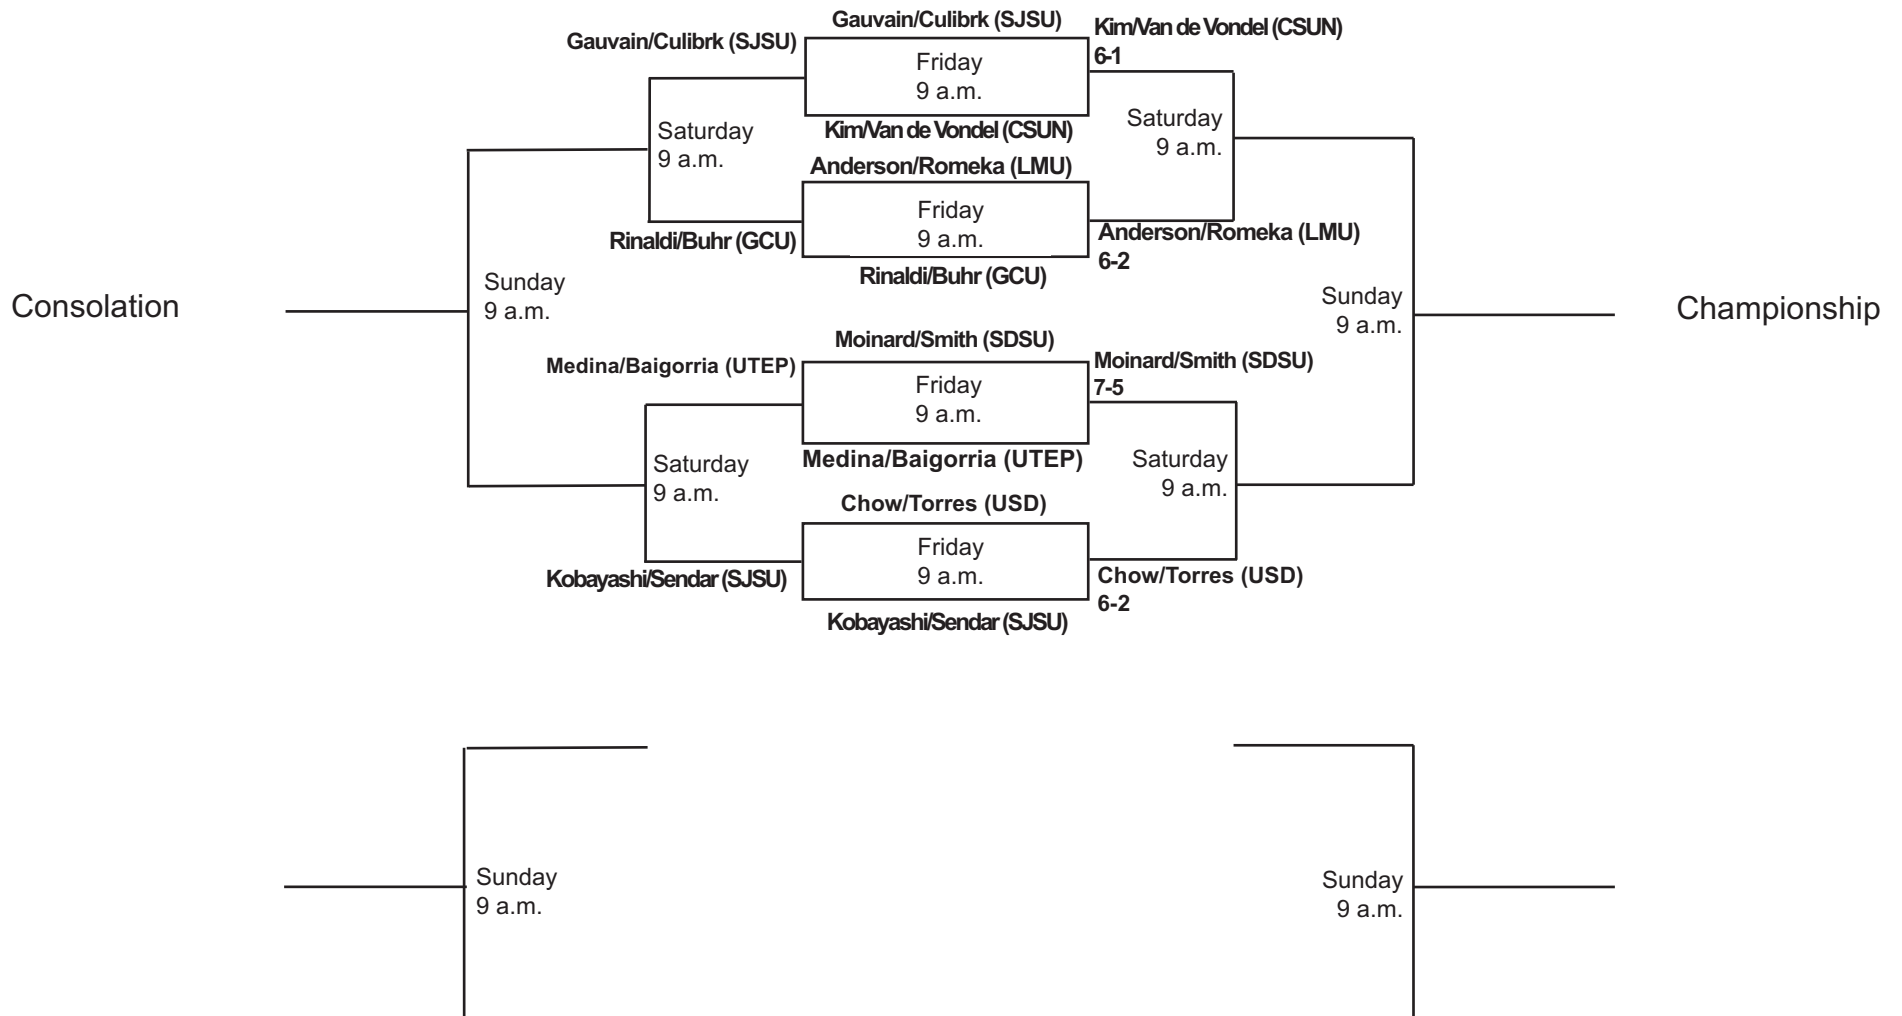

SDSU Fall Tennis Classic I
Sept. 29 - Oct. 1, 2017
Singles - Red (ITA Code: 353506)

SDSU Fall Tennis Classic I
Sept. 29 - Oct. 1, 2017
Singles - Black (ITA Code: 353506)

SDSU Fall Tennis Classic I
Sept. 29 - Oct. 1, 2017
Singles - White (ITA Code: 353506)

SDSU Fall Tennis Classic I
Sept. 29 - Oct. 1, 2017
Singles - Gold (ITA Code: 353506)

SDSU Fall Tennis Classic I
Sept. 29 - Oct. 1, 2017
Singles - Blue (ITA Code: 353506)

SDSU Fall Tennis Classic I
Sept. 29 - Oct. 1, 2017
Doubles - Red (ITA Code: 353507)

SDSU Fall Tennis Classic I
Sept. 29 - Oct. 1, 2017
Doubles - Gold (ITA Code: 353507)

SDSU Fall Tennis Classic I
Sept. 29 - Oct. 1, 2017
Doubles - Round Robin (9 a.m.) (ITA Code: 353507)

#1
SDSU
Acero/Aubets

#2
CSUN
Bagumyan/Nosenko

#3
GCU
Prudhomme/Occhipinti

#4
SJSU
Malsart/Montaux

1st round: #1 vs. #2, #3 vs. #4