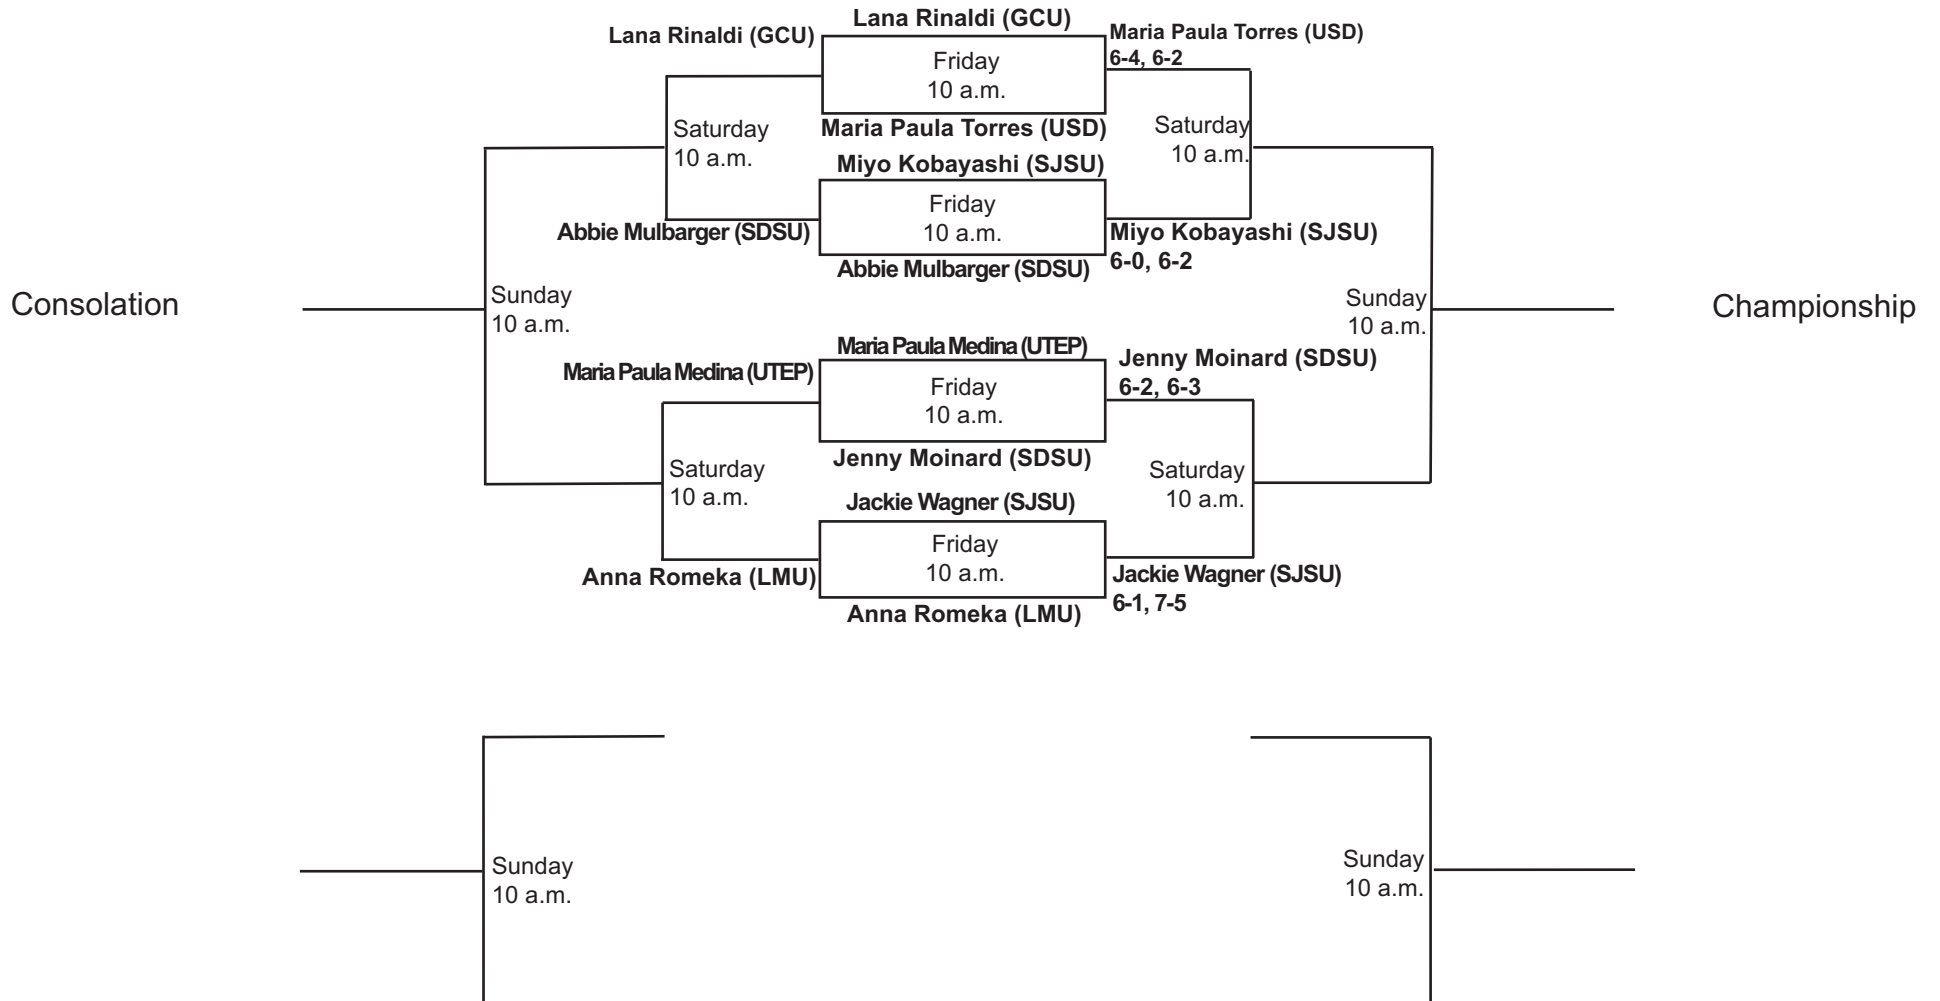

SDSU Fall Tennis Classic I
Sept. 29 - Oct. 1, 2017
Singles - Red (ITA Code: 353506)

SDSU Fall Tennis Classic I
Sept. 29 - Oct. 1, 2017
Singles - Black (ITA Code: 353506)

SDSU Fall Tennis Classic I
Sept. 29 - Oct. 1, 2017
Singles - White (ITA Code: 353506)

SDSU Fall Tennis Classic I
Sept. 29 - Oct. 1, 2017
Singles - Gold (ITA Code: 353506)

SDSU Fall Tennis Classic I
Sept. 29 - Oct. 1, 2017
Singles - Blue (ITA Code: 353506)

SDSU Fall Tennis Classic I
Sept. 29 - Oct. 1, 2017
Doubles - Red (ITA Code: 353507)

SDSU Fall Tennis Classic I
Sept. 29 - Oct. 1, 2017
Doubles - Gold (ITA Code: 353507)

SDSU Fall Tennis Classic I
Sept. 29 - Oct. 1, 2017
Doubles - Round Robin (9 a.m.) (ITA Code: 353507)

#1
SDSU
Acero/Aubets