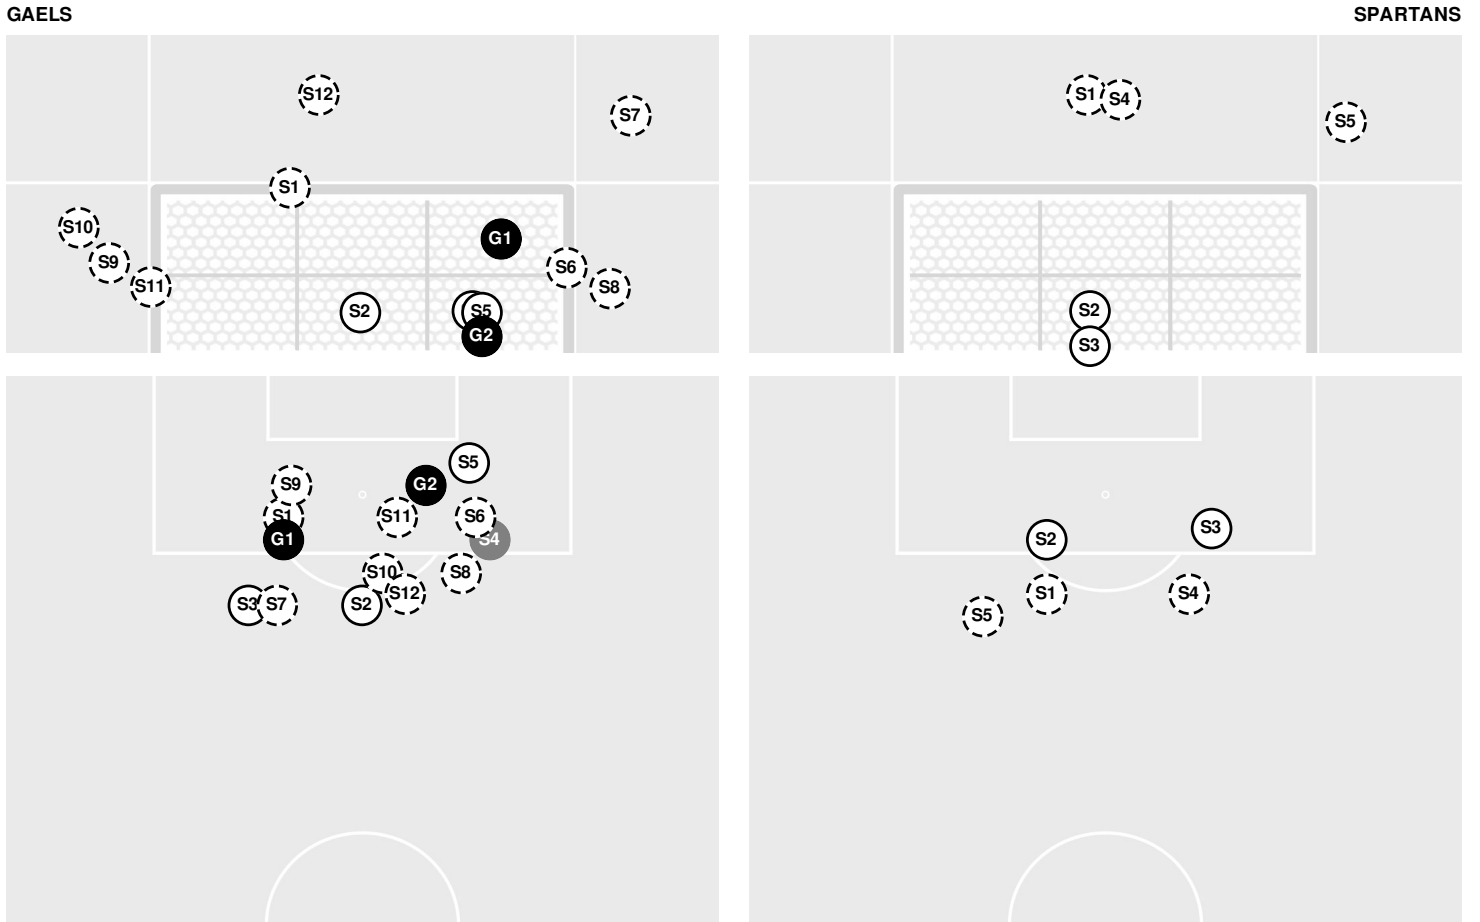

Official Soccer Shot Chart - Final
San Jose St. vs Saint Mary's (CA)

9/3/2023 Saint Mary's Stadium, Moraga
2023-24 Women's Soccer

Match Time: 3:00 PM
Match Duration: 02:02
Attendance: 413

Officials: Oscar Guillen, Samantha Moos, Adolfo Membriola, Valentin Huerta

Shots by Half Intervals		1st Half	2nd Half
Gaels		6	8
Spartans		2	3

Shot Chart

S Shot Off Target
S Shot On Target
S Blocked
G Goal / Own Goal

Shot Summary