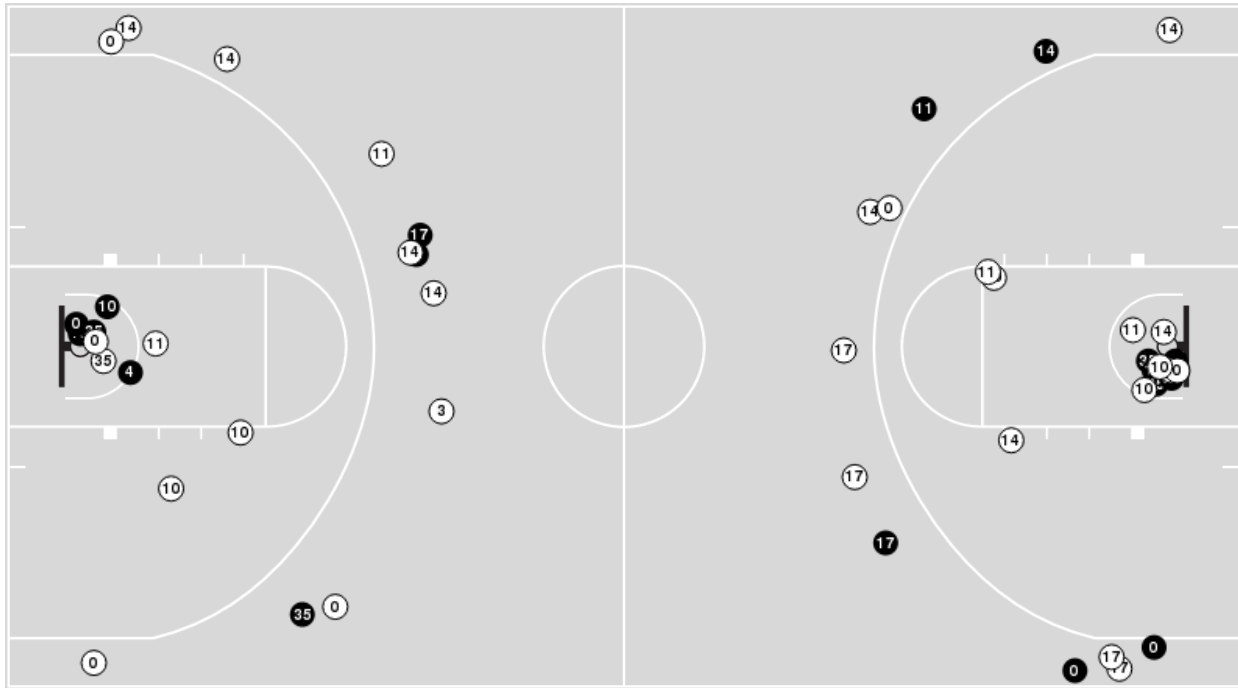

Officials: Michol Murray, Marc Merritt, Ashley Clark

Players => 0, 2, 3, 4, 5, 10, 11, 14, 17, 21, 22, 23, 24, 25, 35, 55FG Types=>AllResults=>All

LMU

All Field Goals