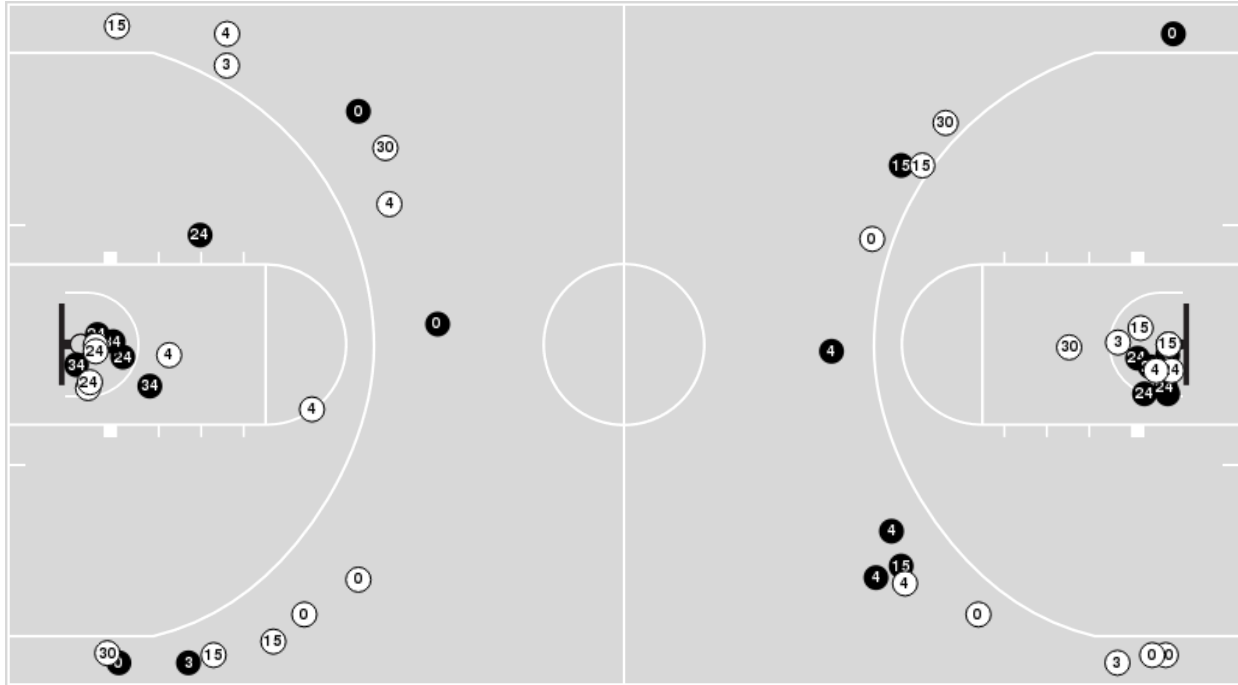

Officials: Michol Murray, Marc Merritt, Ashley Clark

Players => AllFG Types=>AllResults=>All
San Jose St.

All Field Goals