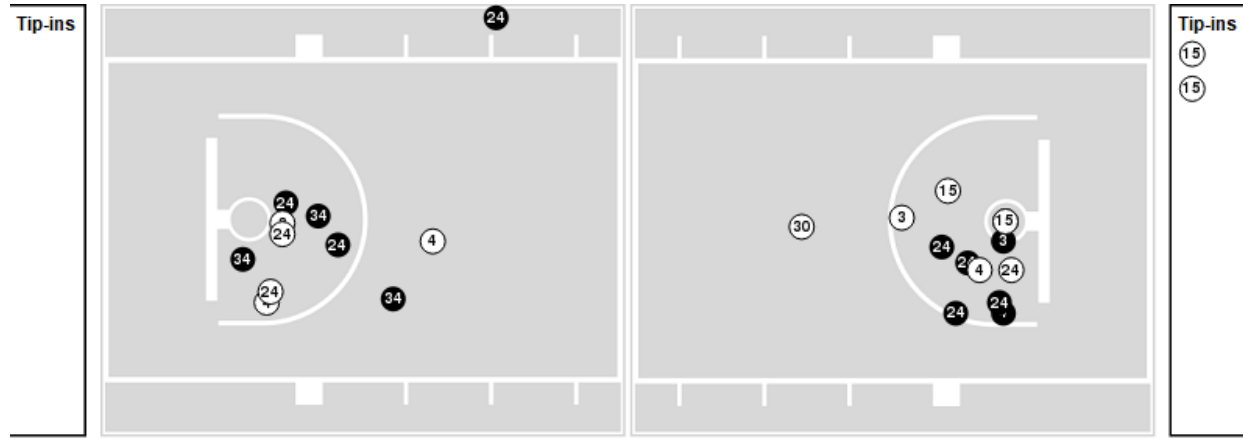

Blow Up Chart

● Made   ○ Missed   N - Player Number

San Jose St.	M/A	%
Field Goals	22/53	42
2 Points	12/25	48
3 Points	10/28	36
Free Throws	7/10	70

San Jose St.	M/A	%
Points in the Paint	22 (11 / 23)	48
Fast Break Points	6 (5/7)	71
Second Chance Points	5 (3/9)	33
Effective FG%	51