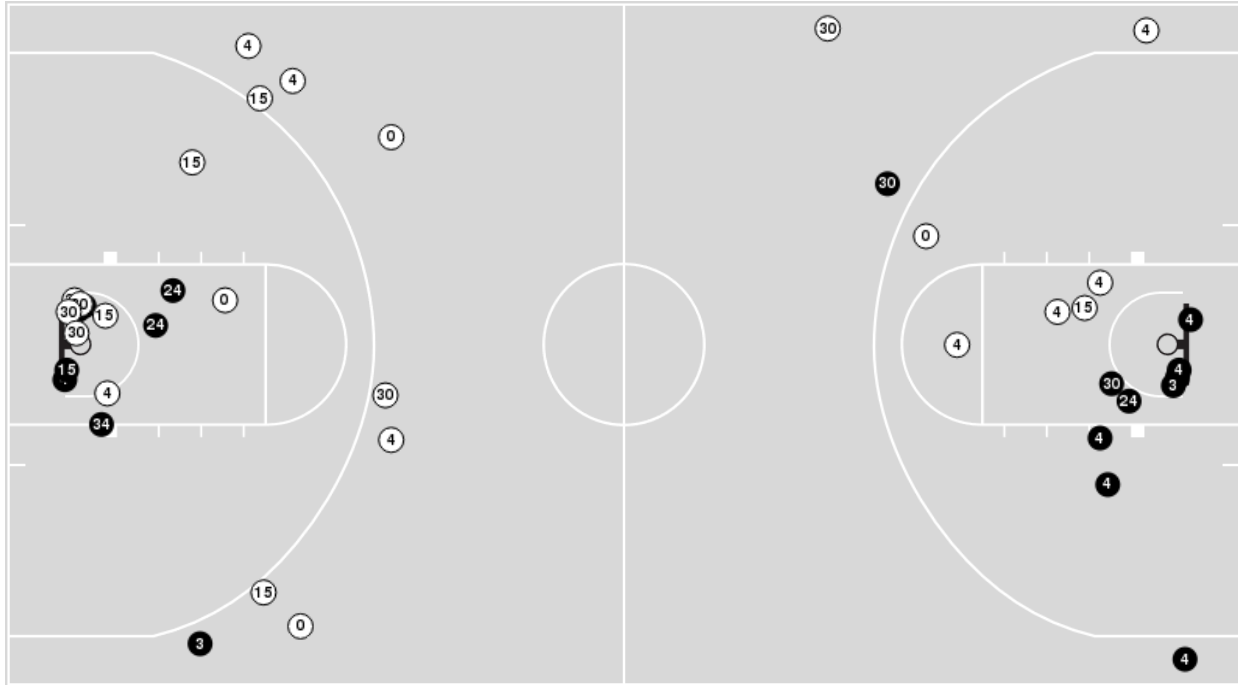

Players => 0, 1, 2, 3, 4, 11, 12, 13, 15, 21, 22, 23, 24, 30, 32, 34, 44FG Types=>AllResults=>All

San Jose St.

All Field Goals