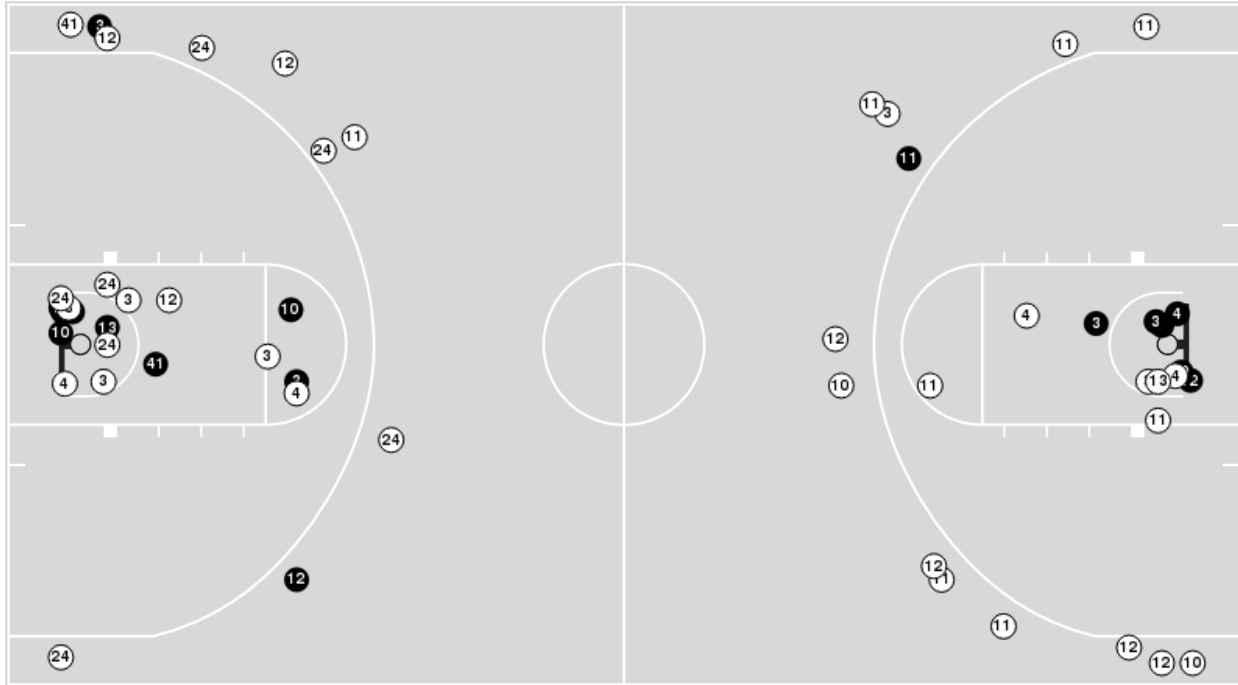

Winthrop at San Jose St.

11/25/23 Haas Pavilion, Berkeley
WBB Winthrop vs. San Jose State

Players => 0, 1, 3, 4, 5, 10, 11, 12, 13, 15, 20, 23, 24, 30, 41 FG Types=>All Results=>All

Winthrop

All Field Goals