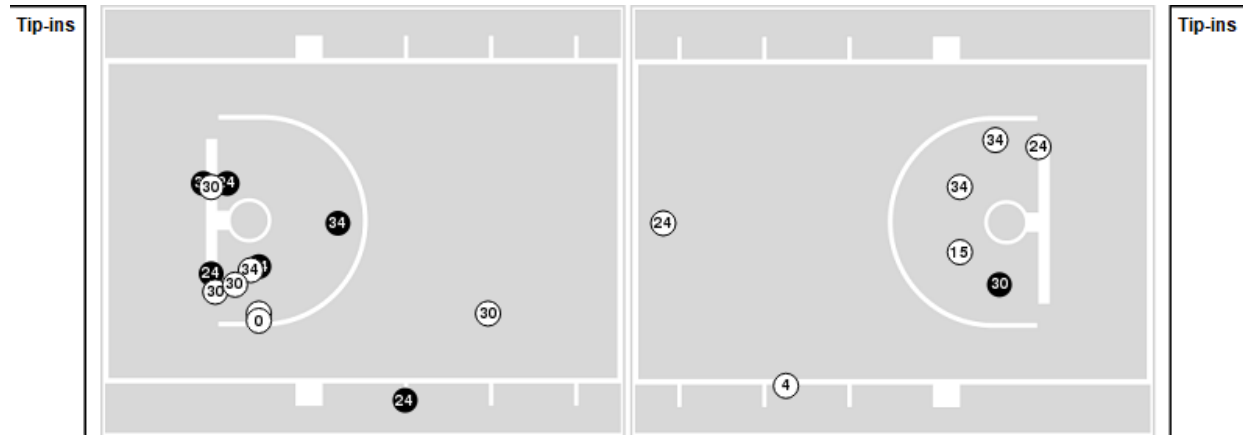

Blow Up Chart

● Made ○ Missed N - Player Number

San Jose St.	M/A	%
Field Goals	17/49	35
2 Points	7/23	30
3 Points	10/26	38
Free Throws	5/6	83

San Jose St.	M/A	%
Points in the Paint	12 (6 / 18)	33
Fast Break Points	3 (1/1)	100
Second Chance Points	6 (2/7)	29
Effective FG%	45