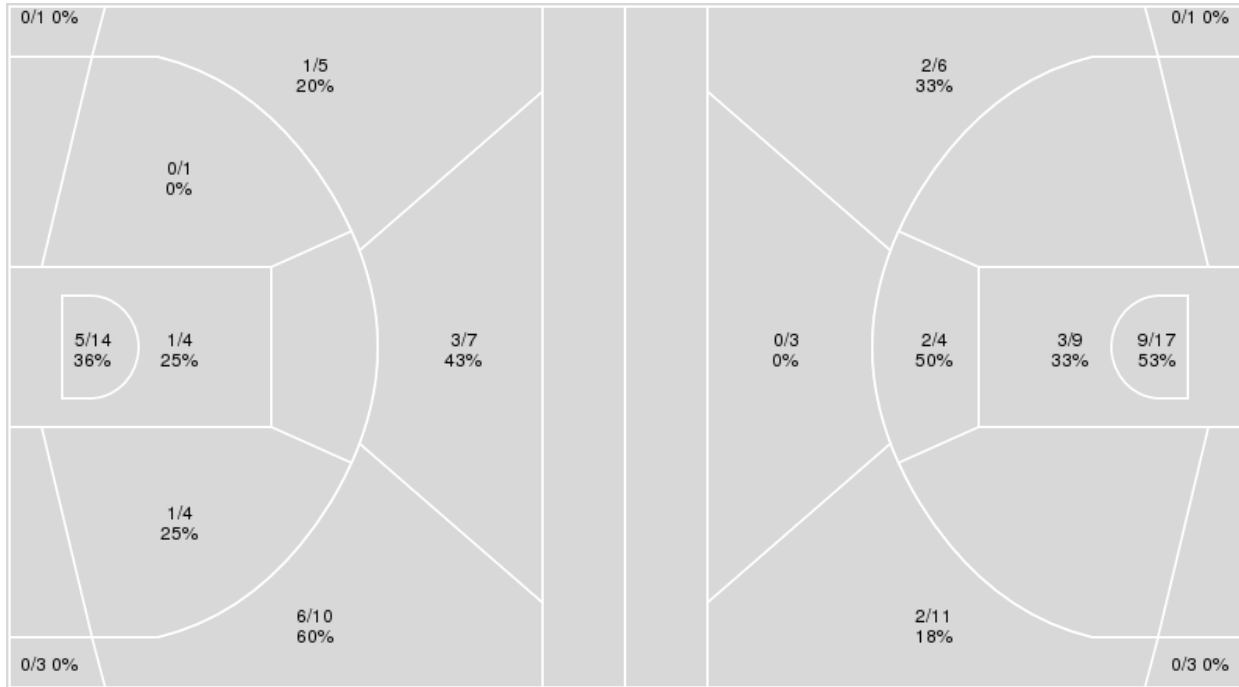

Winthrop at San Jose St.

11/25/23 Haas Pavilion, Berkeley
WBB Winthrop vs. San Jose State

Officials: Lisa Jones, Cheryl Blue, Nicole Leon

{ Players => 0, 1, 2, 3, 4, 11, 12, 13, 15, 21, 22, 23, 24, 30, 32, 34, 44; }
FG Types => All; Results => All;

{ Players => 0, 1, 3, 4, 5, 10, 11, 12, 13, 15, 20, 23, 24, 30, 41; } FG
Types => All; Results => All;

San Jose St.

Winthrop

San Jose St.	M/A	%
Field Goals	17/49	35
2 Points	7/23	30
3 Points	10/26	38
Free Throws	5/6	83

Winthrop	M/A	%
Field Goals	18/54	33
2 Points	14/30	47
3 Points	4/24	17
Free Throws	16/20	80