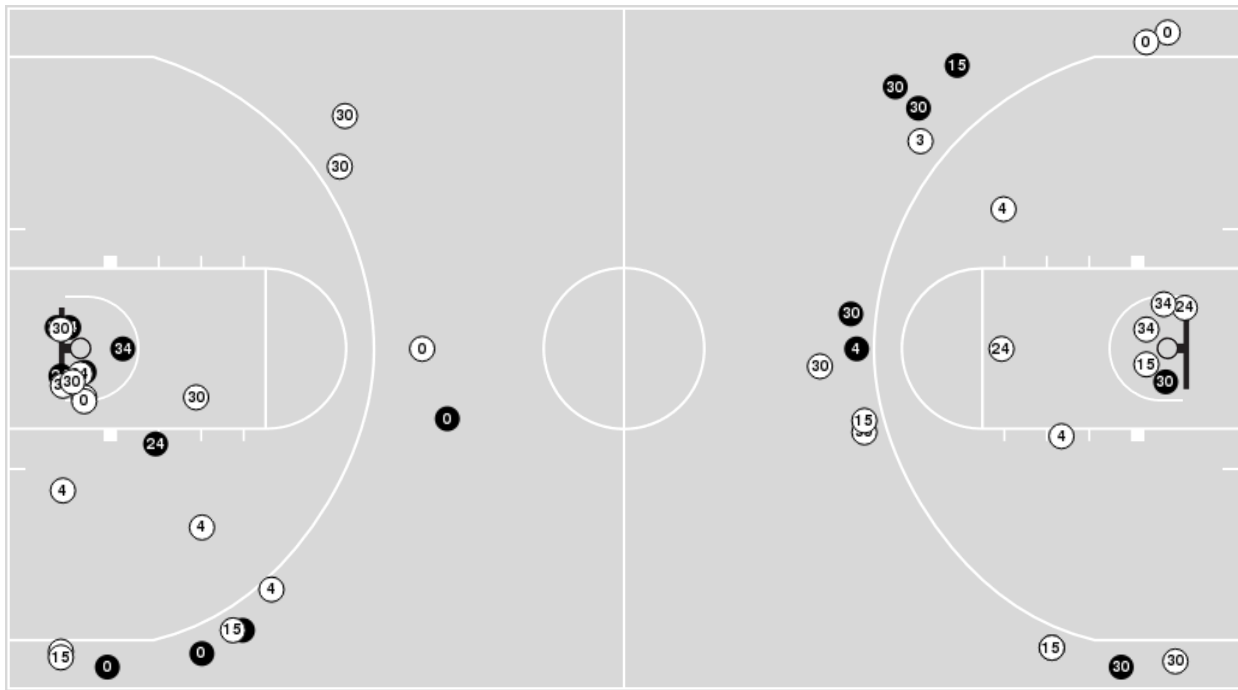

Winthrop at San Jose St.

11/25/23 Haas Pavilion, Berkeley
WBB Winthrop vs. San Jose State

Officials: Lisa Jones, Cheryl Blue, Nicole Leon

Players => 0, 1, 2, 3, 4, 11, 12, 13, 15, 21, 22, 23, 24, 30, 32, 34, 44FG Types=>AllResults=>All

San Jose St.

All Field Goals