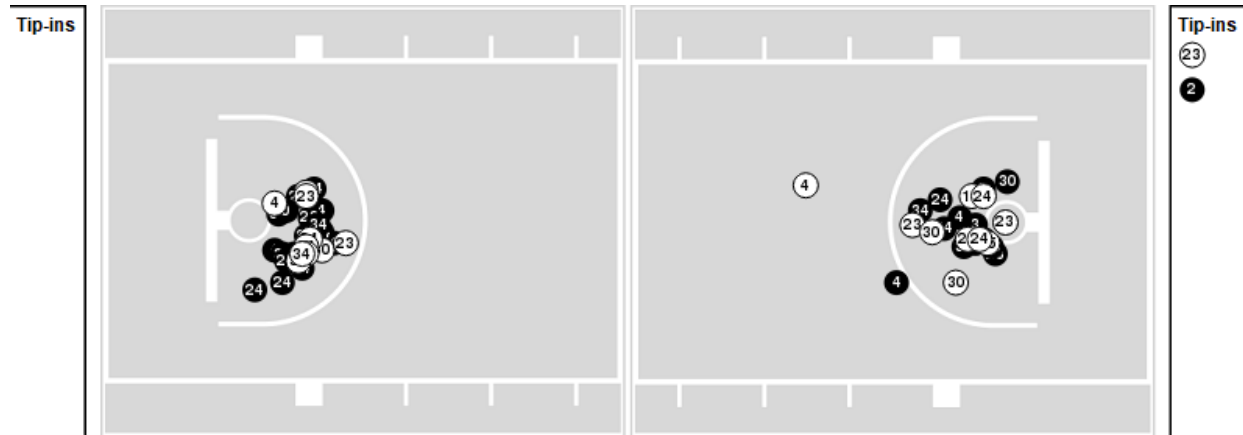

Blow Up Chart

● Made ○ Missed N - Player Number

San Jose St.	M/A	%
Field Goals	49/85	58
2 Points	37/57	65
3 Points	12/28	43
Free Throws	12/17	71

San Jose St.	M/A	%
Points in the Paint	70 (35 / 55)	64
Fast Break Points	33 (19/21)	90
Second Chance Points	24 (12/20)	60
Effective FG%	65