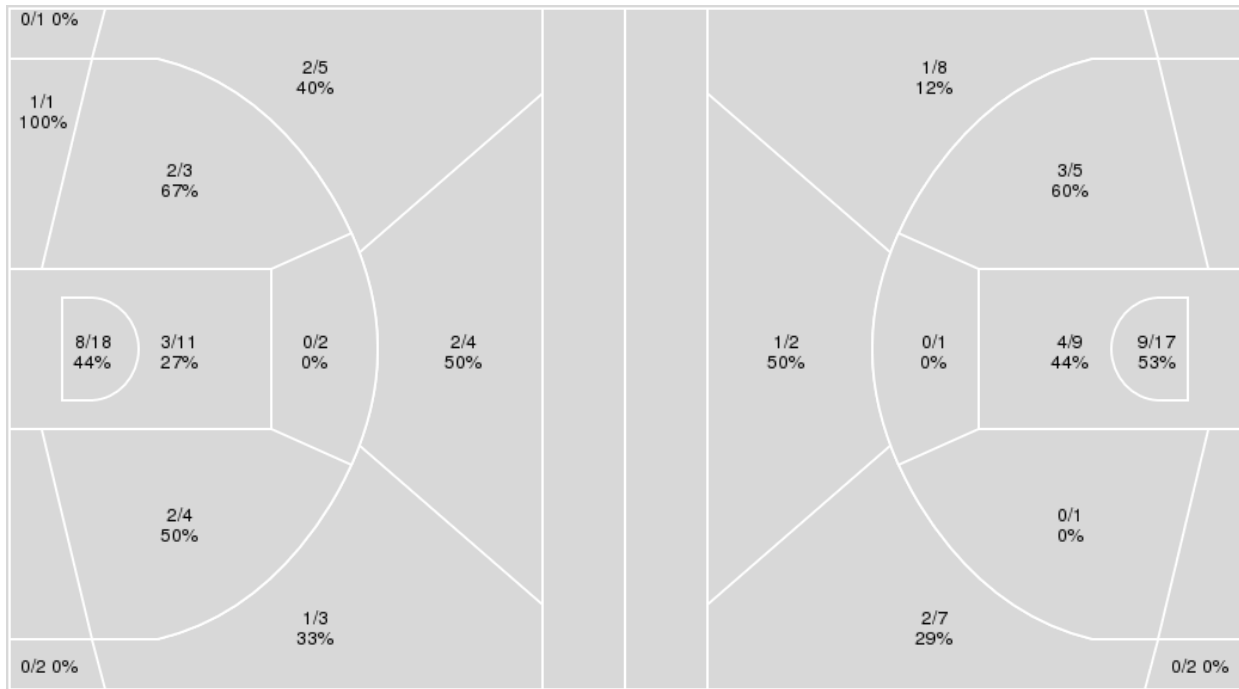

Officials: Kapua Nakasone, Mollie Mueller, Chaka Wade

{ Players => 0, 1, 2, 3, 4, 5, 10, 11, 13, 15, 20, 22, 23, 24, 32; } FG
Types => All; Results => All;

{ Players => 0, 1, 2, 3, 4, 11, 12, 13, 15, 21, 22, 23, 24, 30, 31, 32, 34,
44; } FG Types => All; Results => All;

San Diego St.

San Jose St.

San Diego St.	M/A	%
Field Goals	21/54	39
2 Points	16/39	41
3 Points	5/15	33
Free Throws	16/18	89

San Jose St.	M/A	%
Field Goals	20/52	38
2 Points	16/33	48
3 Points	4/19	21
Free Throws	7/15	47