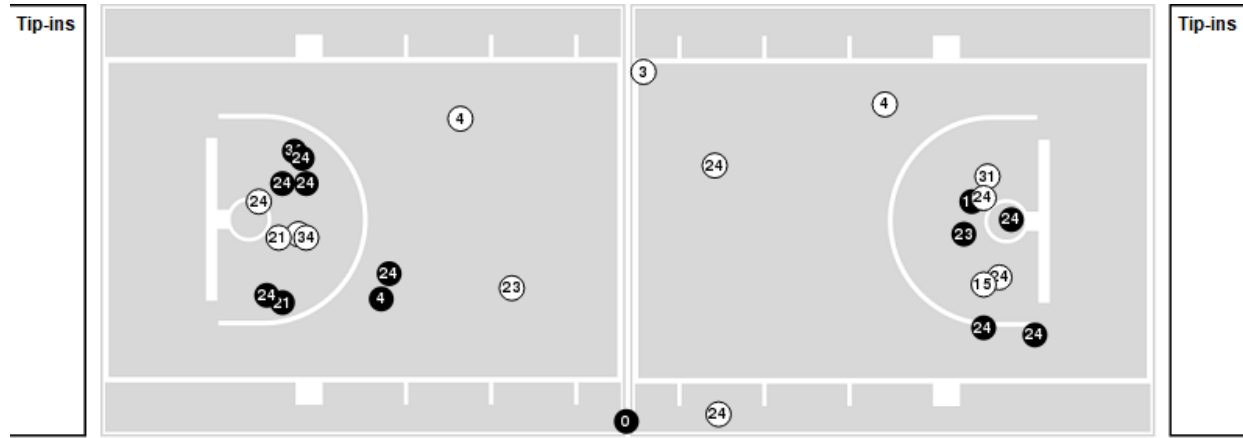

**Officials:** Kapua Nakasone, Mollie Mueller, Chaka Wade

Players => 0, 1, 2, 3, 4, 11, 12, 13, 15, 21, 22, 23, 24, 30, 31, 32, 34, 44FG Types=>AllResults=>All

**San Jose St.**

**All Field Goals**

**Blow Up Chart**