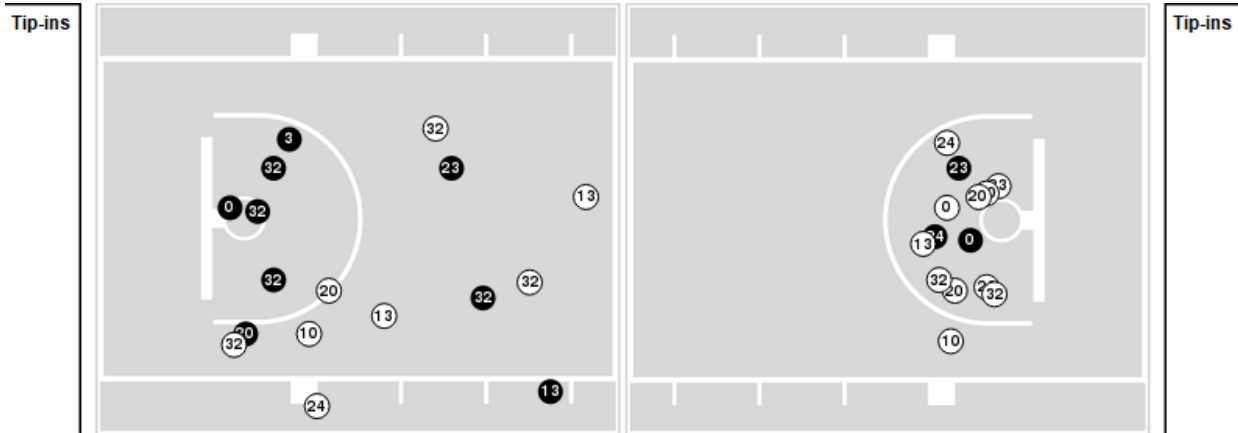

**Officials:** Kapua Nakasone, Mollie Mueller, Chaka Wade

Players => 0, 1, 2, 3, 4, 5, 10, 11, 13, 15, 20, 22, 23, 24, 32 FG Types=>All Results=>All

**San Diego St.**

**All Field Goals**

**Blow Up Chart**