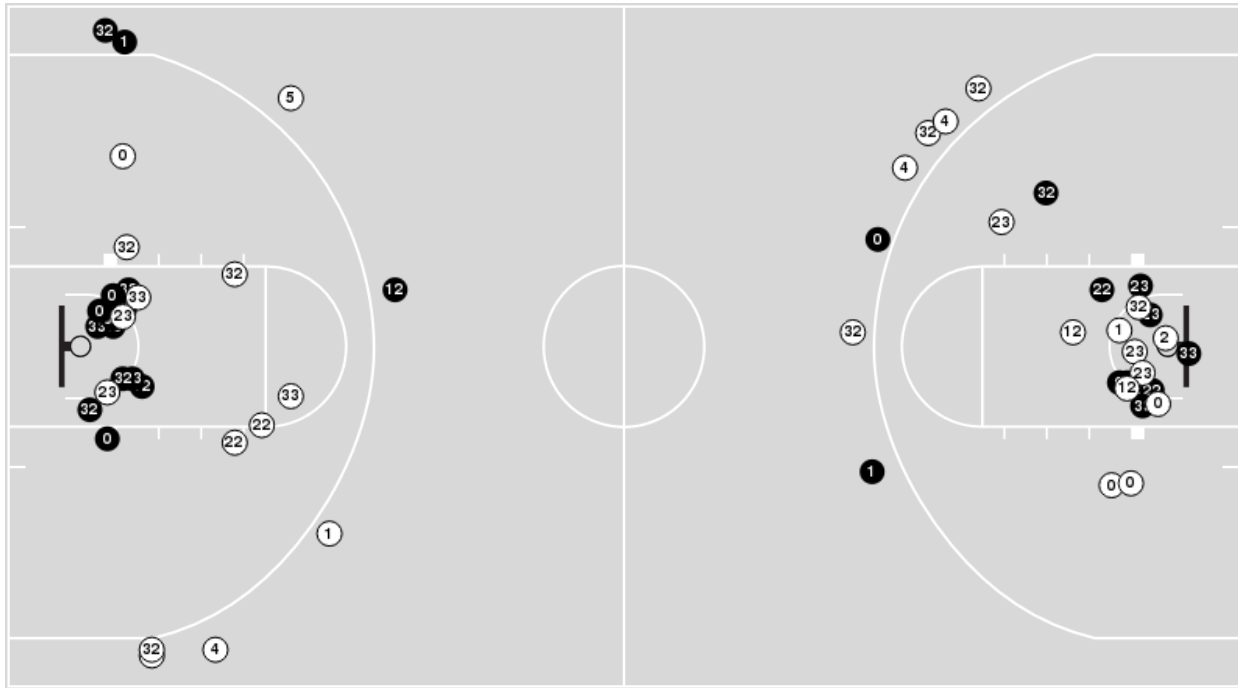

Officials: Michol Murray, Kyle Bacon, Darren Kresnik

Players => AllFG Types=>AllResults=>All

Boise State

All Field Goals