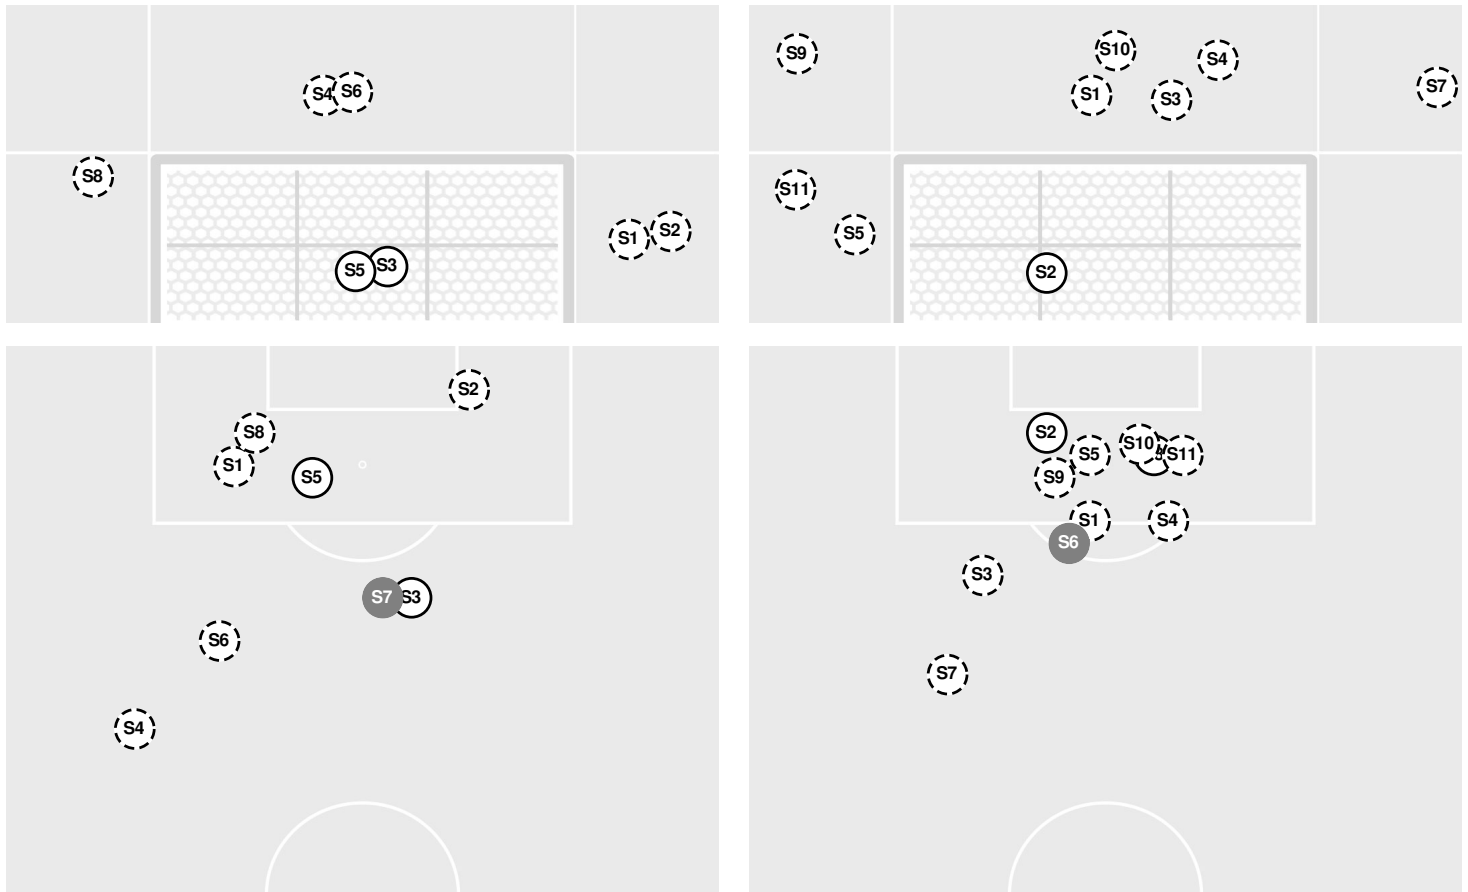

Match Duration: 02:03

Attendance: 849

Officials: Victor Mba, Bernard Abousleiman, Gustavo Jimenez, Shivam Verma

Shots by Half Intervals		1st Half	2nd Half
Spartans		6	2
Gaels		4	7

Shot Chart

SPARTANS

GAELS

S Shot Off Target   
 S Shot On Target   
 S Blocked   
 G Goal / Own Goal