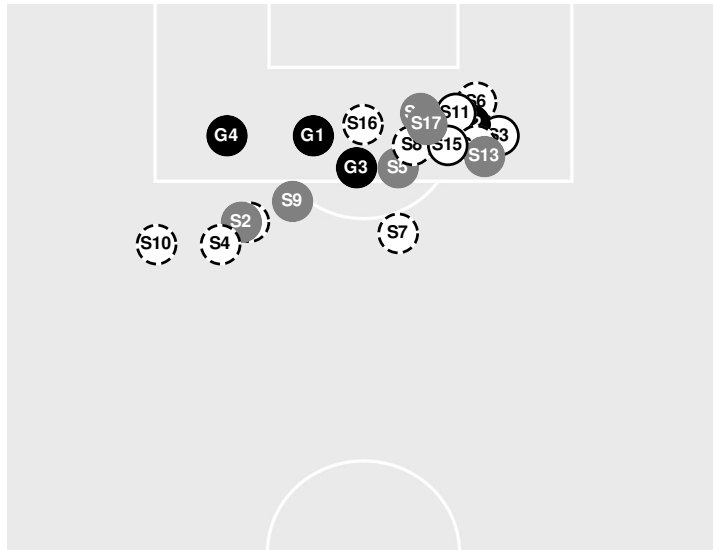

SAN JOSE ST. 0, EASTERN WASH. 1

Official Soccer Shot Chart - Final
San Jose St. vs Eastern Wash.
 9/12/2024 EWU Sports & Recreation Soccer Field, Cheney
 2024-25 Women's Soccer

Match Time: 2:30 PM
Match Duration: 01:52
Attendance: 88

Officials: Jesus Mejia, Marcos Maldonado, Carl Rice, Cole Johnson

Shots by Half Intervals	Eagles	1st Half	2nd Half
		Eagles	13
Spartans	8	7	

Shot Chart

EAGLES

SPARTANS

S Shot Off Target
 S Shot On Target
 S Blocked
 G Goal / Own Goal

Shot Summary

Official Soccer Shot Chart - Final
San Jose St. vs Eastern Wash.

9/12/2024 EWU Sports & Recreation Soccer Field, Cheney
 2024-25 Women's Soccer

Match Time: 2:30 PM
Match Duration: 01:52
Attendance: 88