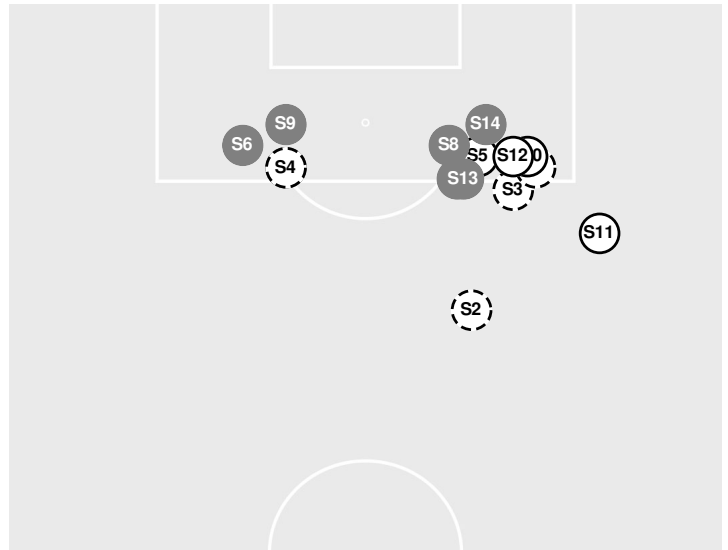

SAN JOSE ST. 0, EASTERN WASH. 1

Official Soccer Shot Chart - Final
San Jose St. vs Eastern Wash.
 9/12/2024 EWU Sports & Recreation Soccer Field, Cheney
 2024-25 Women's Soccer

Match Time: 2:30 PM
Match Duration: 01:52
Attendance: 88

Officials: Jesus Mejia, Marcos Maldonado, Carl Rice, Cole Johnson

Shots by Half Intervals	Eagles	1st Half	2nd Half
		Eagles	13
Spartans	8	7	

Shot Chart

EAGLES

SPARTANS

S Shot Off Target
 S Shot On Target
 S Blocked
 G Goal / Own Goal

Shot Summary

Official Soccer Shot Chart - Final
San Jose St. vs Eastern Wash.

9/12/2024 EWU Sports & Recreation Soccer Field, Cheney
 2024-25 Women's Soccer

Match Time: 2:30 PM
Match Duration: 01:52
Attendance: 88