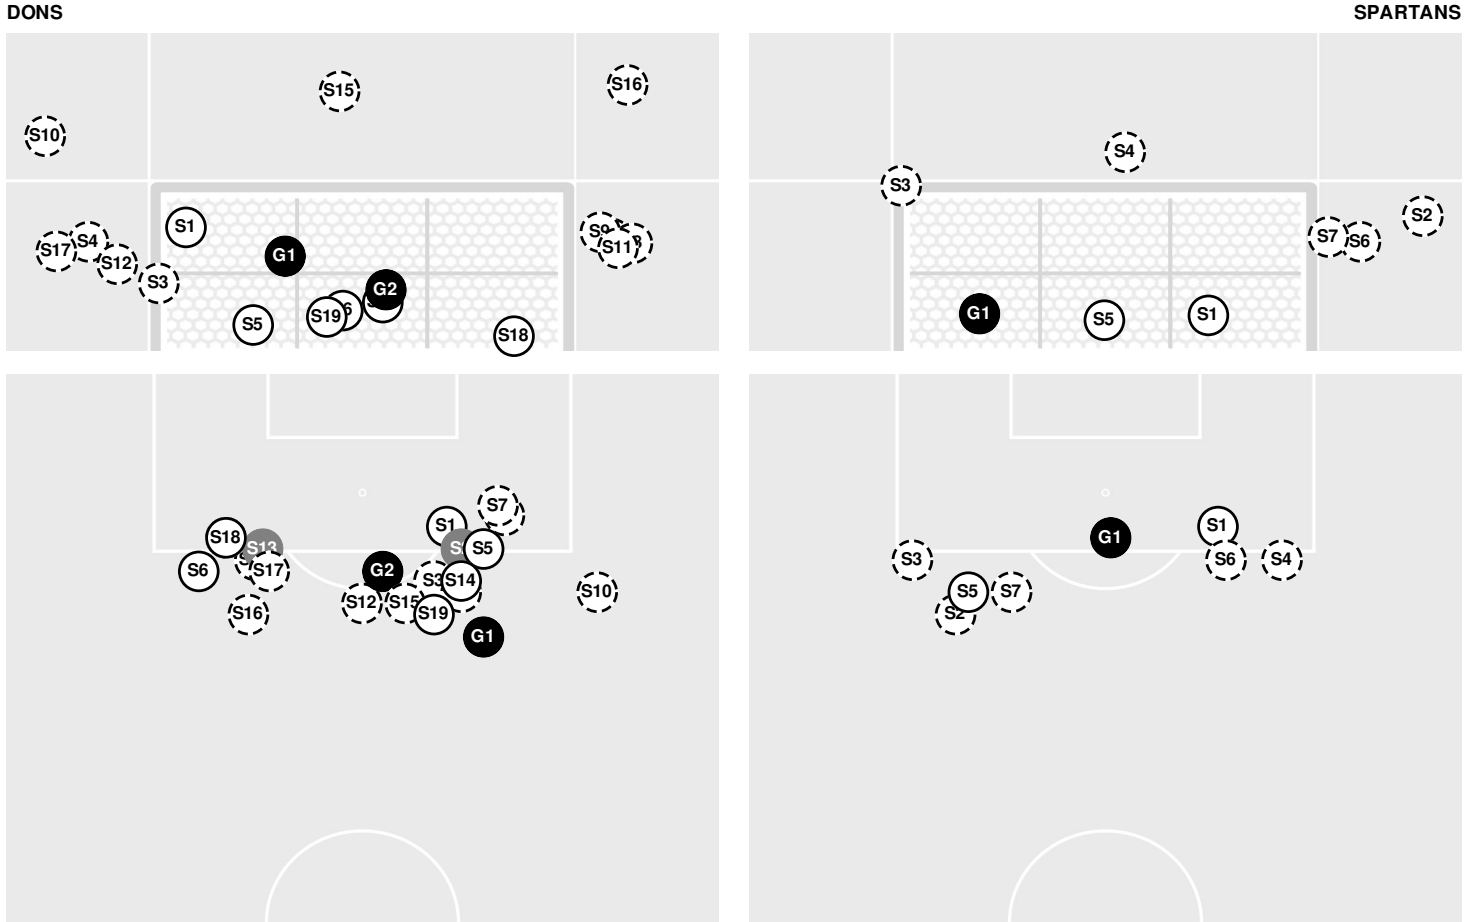

Official Soccer Shot Chart - Final
San Jose St. vs San Francisco

9/19/2024 Negroesco Stadium, San Francisco
2024-25 Women's Soccer

Match Time: 6:00 PM

Match Duration: 01:51

Attendance: 225

Officials: Devlin Creighton, Bernard Abousleiman, Jenna Whipple, Giovon Marquez

Shots by Half Intervals		1st Half	2nd Half
Dons		9	12
Spartans		3	5

Shot Chart

(S) Shot Off Target   (S) Shot On Target   (S) Blocked   (G) Goal / Own Goal

Shot Summary