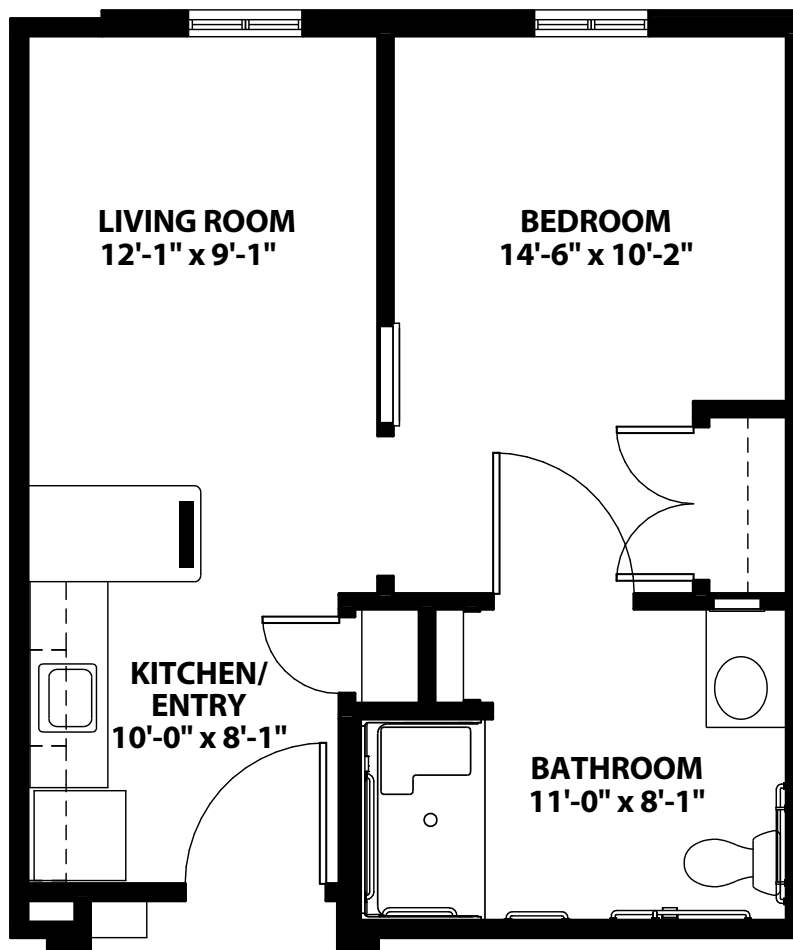

ASSISTED LIVING

ONE-BEDROOM TRADITIONAL
446 SQUARE FEET

APARTMENT NUMBERS

2512

2514