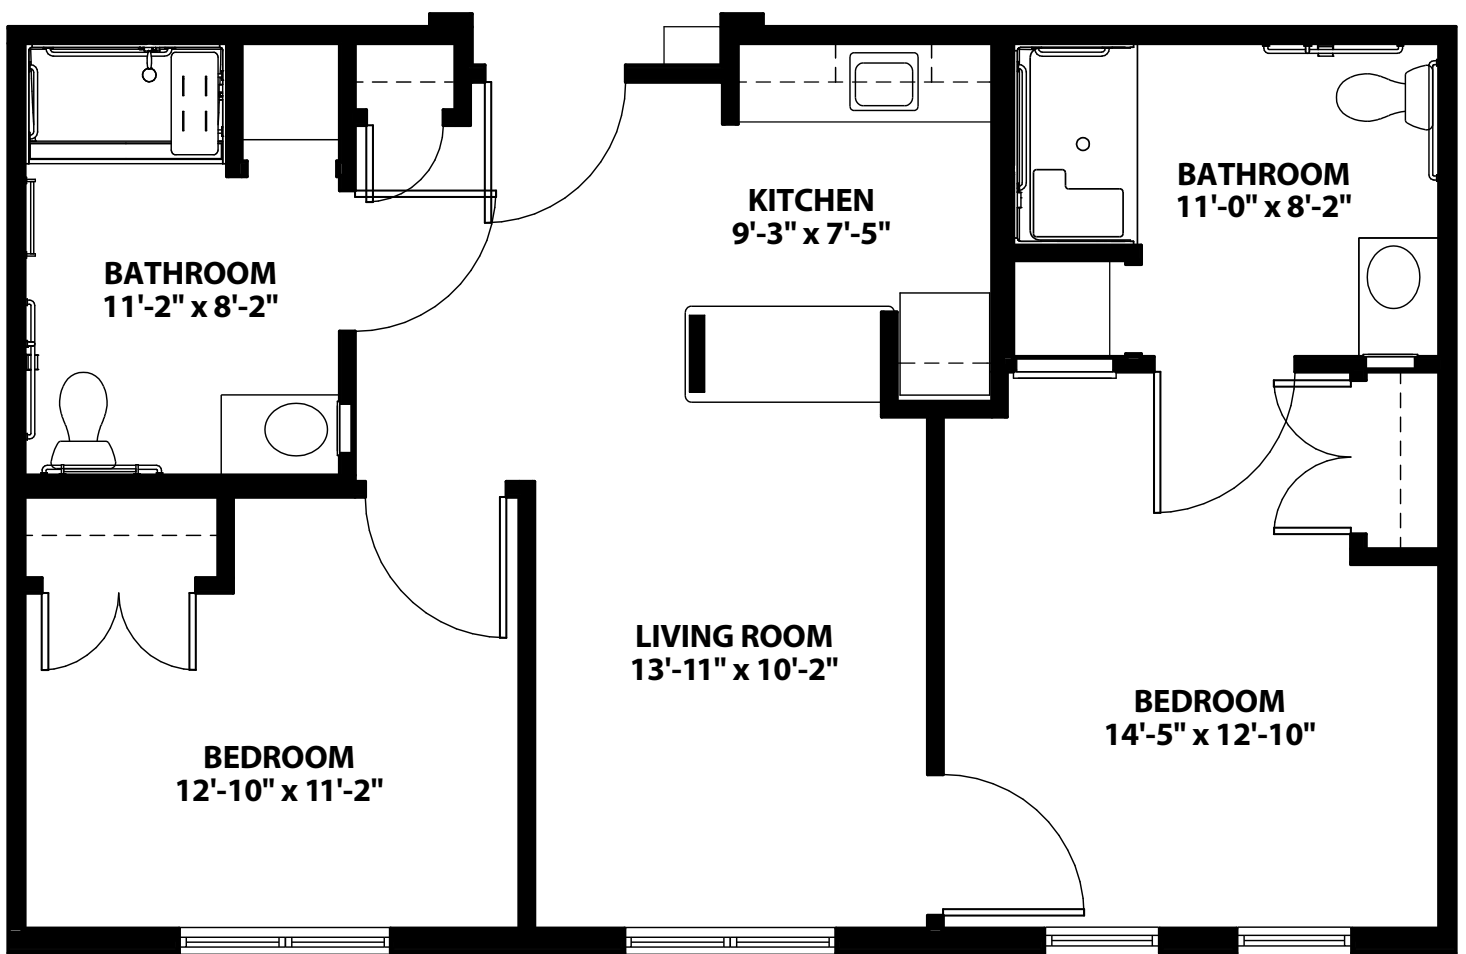

ASSISTED LIVING

TWO-BEDROOM GRAND

839 SQUARE FEET

APARTMENT NUMBERS

2513

2515

Actual square footage and dimensions may vary slightly.