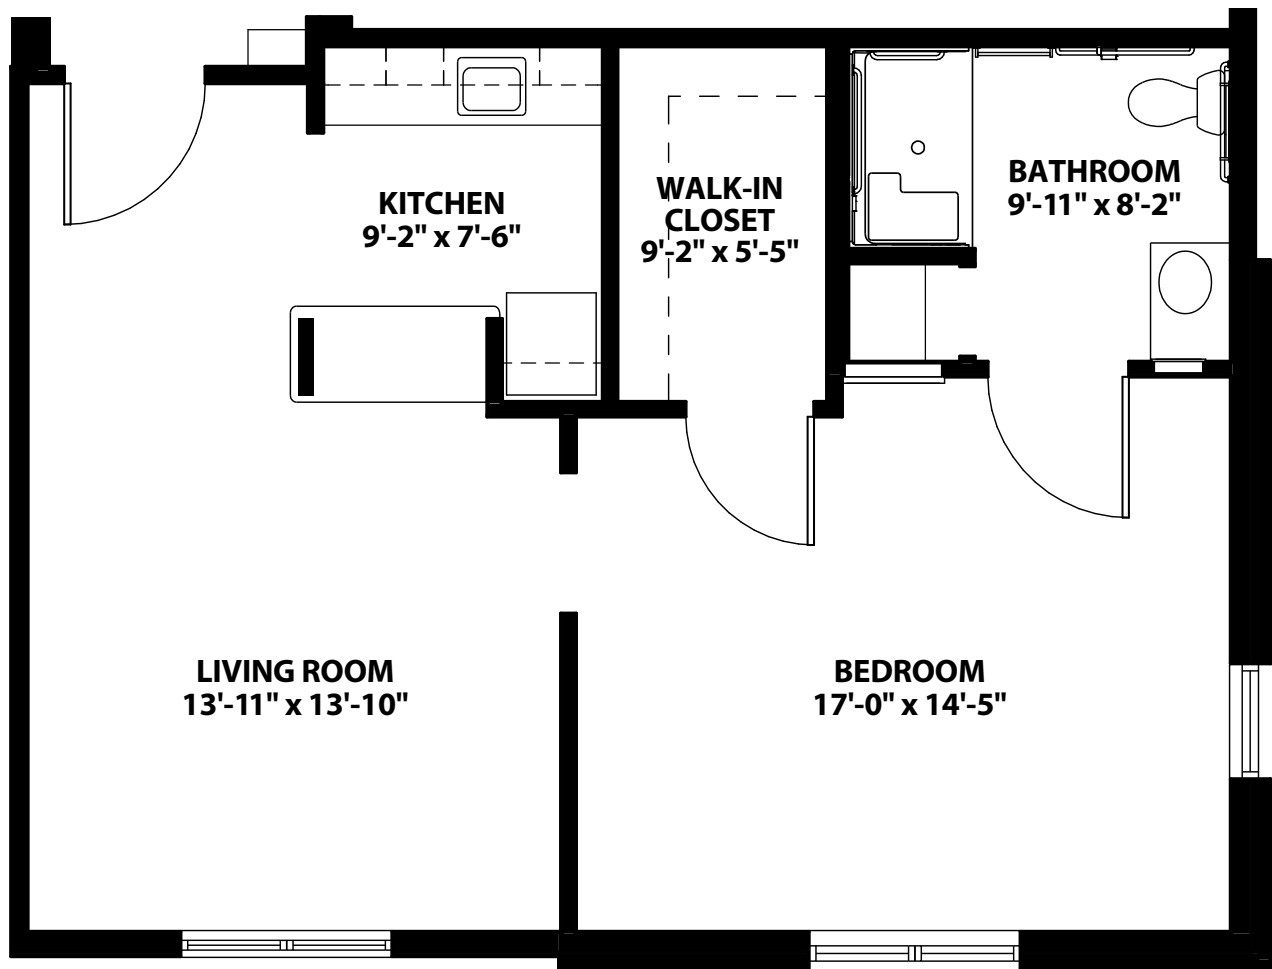

ASSISTED LIVING

ONE-BEDROOM SPECIAL

712 SQUARE FEET

APARTMENT NUMBER

2620