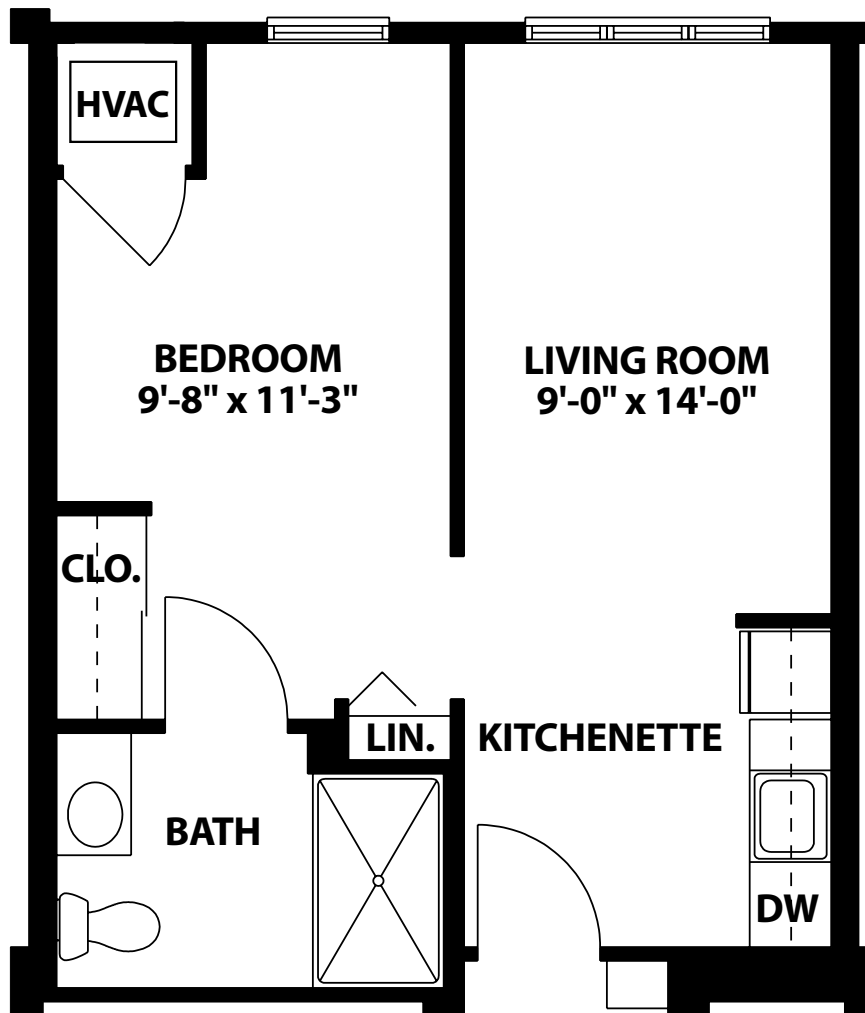

# ASSISTED LIVING

ONE-BEDROOM TRADITIONAL  
470 SQUARE FEET

## APARTMENT NUMBERS

|      |      |
|------|------|
| 1503 | 2504 |
| 1504 | 2505 |
| 1506 | 2506 |

Actual square footage and dimensions may vary slightly.