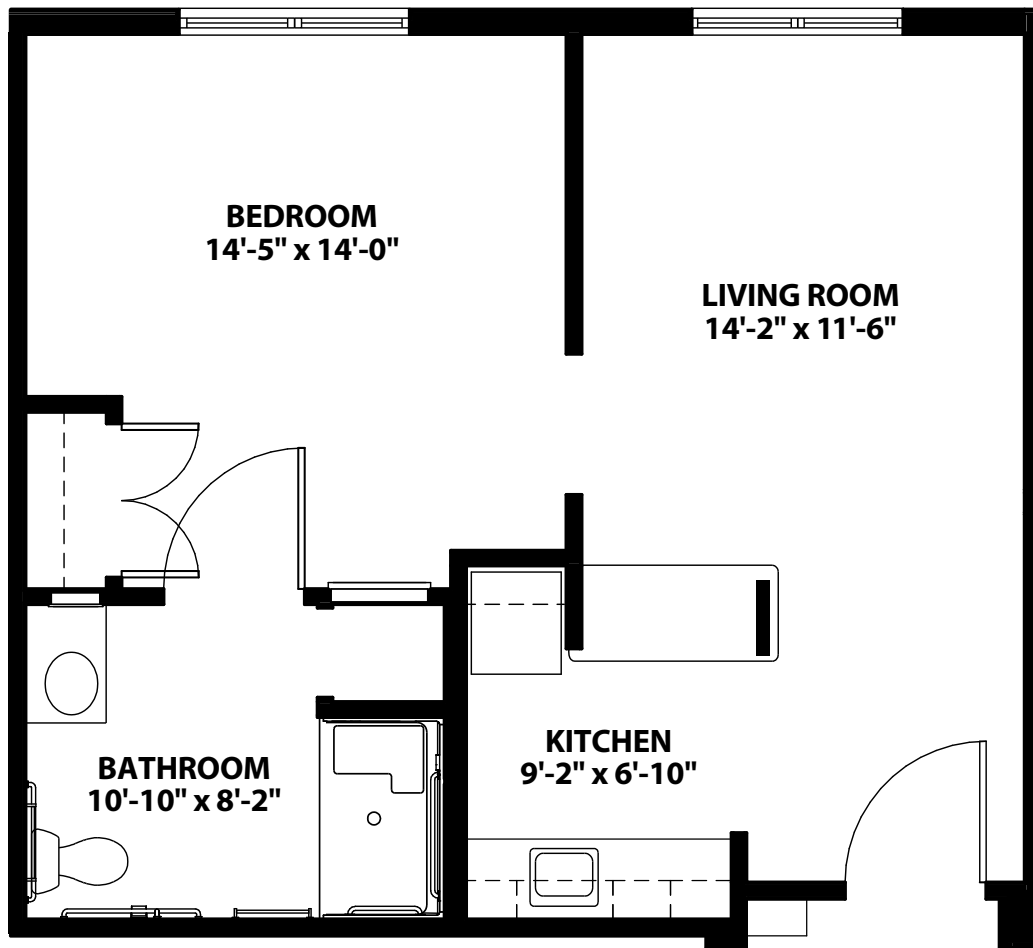

ASSISTED LIVING

ONE-BEDROOM DELUXE

590 SQUARE FEET

APARTMENT NUMBERS

2510 2619

2511