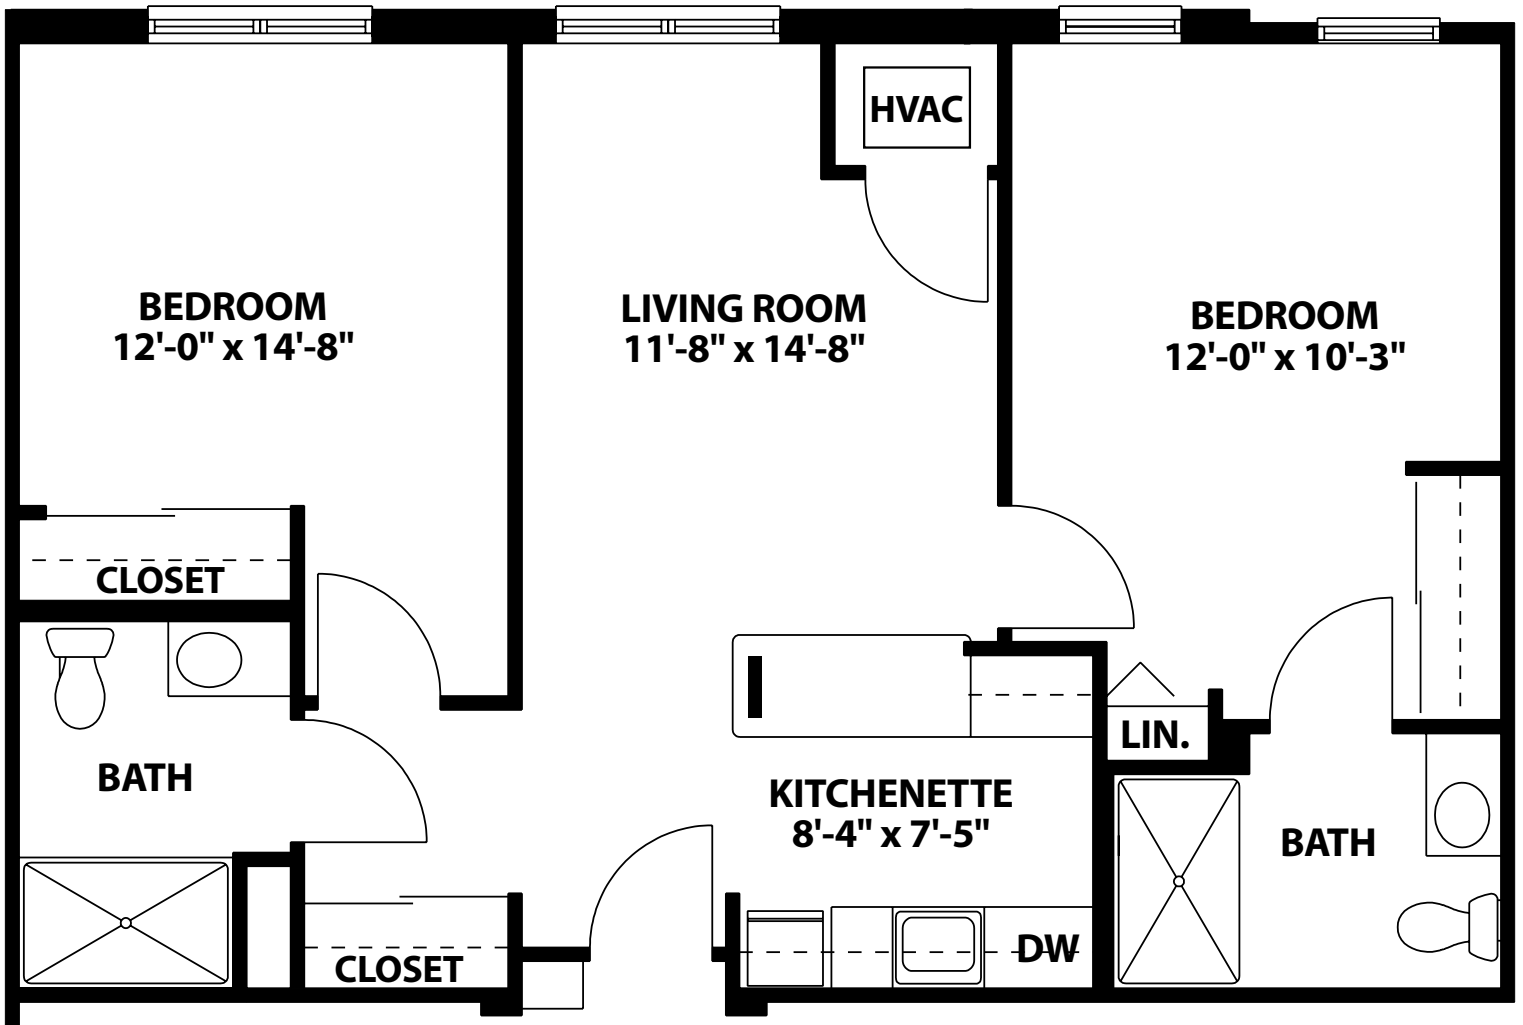

# ASSISTED LIVING

TWO-BEDROOM GRAND

875 SQUARE FEET

APARTMENT NUMBERS

1508 2508

Actual square footage and dimensions may vary slightly.