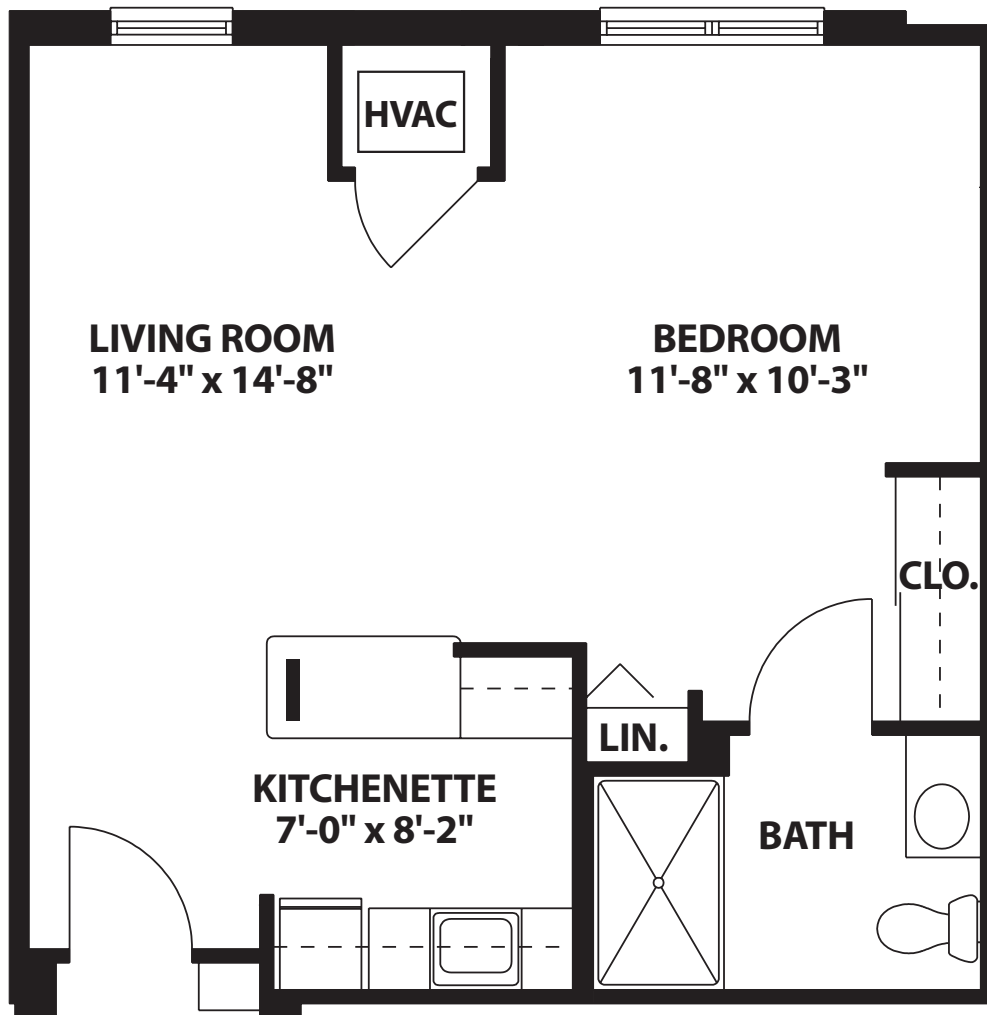

# ASSISTED LIVING

ASSISTED LIVING SUITE

562 SQUARE FEET

APARTMENT NUMBER

2601

Actual square footage and dimensions may vary slightly.