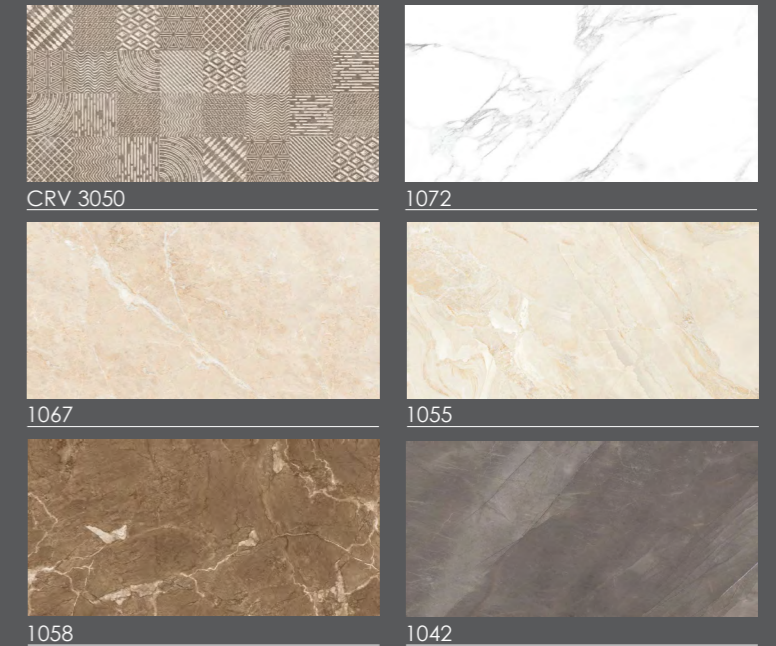

GLAZED UNPOLISHING TILE

Wooden Plank series

Available in size 19.5x120 cm.

Cement (Matt Cement) Series

Available in size 60x60 cm.

FIONA

Marble (Glossy Marble) Series

Available in size 60x120 cm.

Marble (Glossy Marble) Series

Available in size 60x60 cm.

GLAZED POLISHING TILE

Marble (High Glossy/Silk Polish) Series

Available in size 80x160 cm./120x120 cm.

MODERN STATUARIO
798x1598mm / 80x160cm - 9mm
1198x1198mm / 120x120cm - 9mm
High Glossy, Silk Polish
Random Face