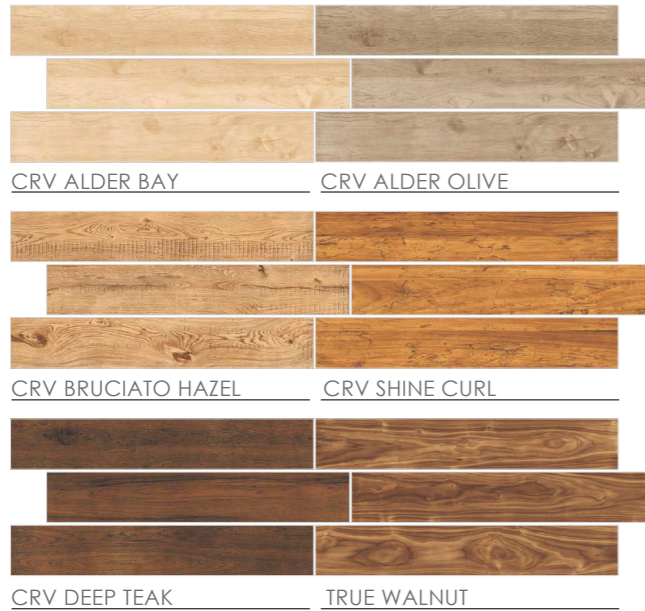

KT-QP6042

KT-QP83007

KT-QP8019

KT-QP6688

KT-QP63242

KT-CS6605

KT-QP61618

KT-QP83009

GLAZED UNPOLISHING TILE

Wooden Plank series

Available in size 19.5x120 cm.

Cement (Matt Cement) Series

Available in size 60x60 cm.

FIONA

Marble (Glossy Marble) Series

Available in size 60x120 cm.