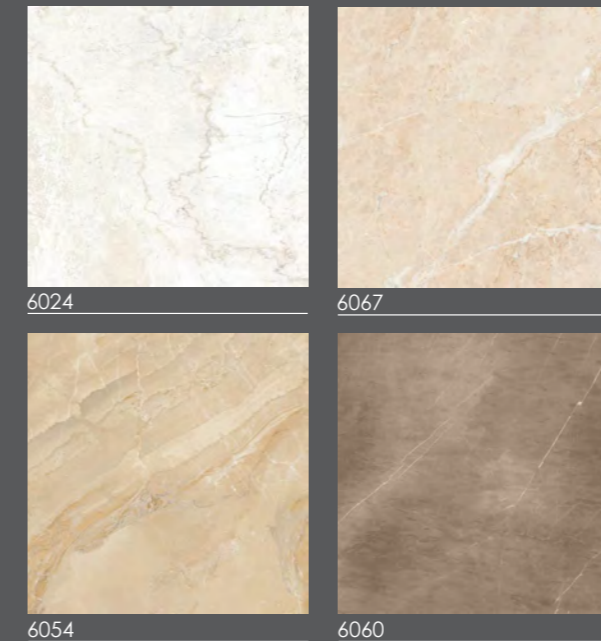

GLAZED UNPOLISHING TILE

Wooden Plank series

Available in size 19.5x120 cm.

Cement (Matt Cement) Series

Available in size 60x60 cm.

FIONA

Marble (Glossy Marble) Series

Available in size 60x120 cm.

Marble (Glossy Marble) Series

Available in size 60x60 cm.

GLAZED POLISHING TILE

Marble (High Glossy/Silk Polish) Series

Available in size 80x160 cm./120x120 cm.

MODERN STATUARIO
798x1598mm / 80x160cm - 9mm
1198x1198mm / 120x120cm - 9mm
High Glossy, Silk Polish
Random Face