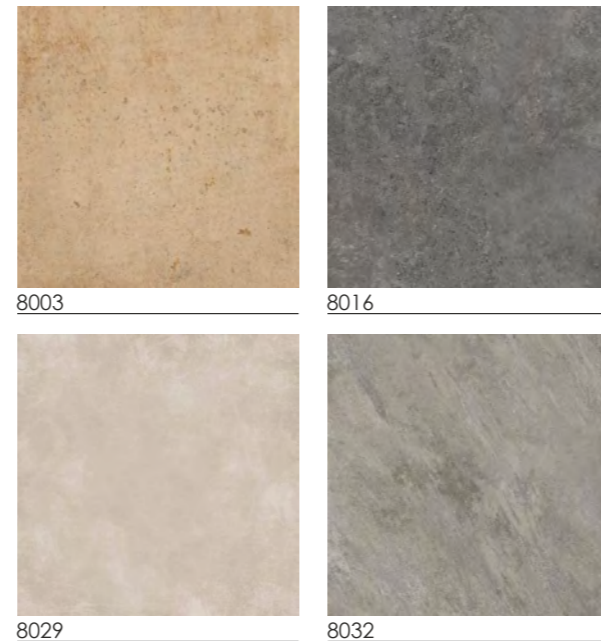

GLAZED UNPOLISHING TILE

Wooden Plank series

Available in size 19.5x120 cm.

Cement (Matt Cement) Series

Available in size 60x60 cm.

FIONA

Marble (Glossy Marble) Series

Available in size 60x120 cm.