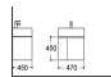

Mirror cabinet
Size: 700x140x800mm

LX-BC-5019C

Basin
Size: 800x510x230mm

LX-BC-5020

Main cabinet
Size: 600x455x405mm

LX-BC-5036

Mirror cabinet
Size: 500x130x800mm

LX-BC-5020C

Basin
Size: 610x465x180mm

LX-BC-2211

Main cabinet
Size: 790x490x520mm

LX-BC-5038

Mirror cabinet
Size: 700x140x800mm

LX-BC-5211C

Basin
Size: 815x505x230mm

LX-BC-5055

Main cabinet
Size: 795x495x475mm

LX-BC-5055A

Mirror cabinet
Size: 700x140x800mm

LX-BC-5055C

Basin
Size: 815x505x230mm

LX-BC-5040

Main cabinet
Size: 795x495x460mm

LX-BC-3180A-05

Mirror cabinet
Size: 700x140x800mm

LX-BC-5040C

Basin
Size: 815x505x230mm

LX-BC-1101

Main cabinet

Size: 440x450x450mm

Basin

Size: 470x470x165mm