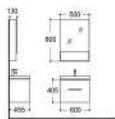

FIONA

LX-BC-5014

Main cabinet
Size: 785x495x475mm

LX-BC-5037

Mirror cabinet
Size: 700x140x800mm

LX-BC-5014C

Basin
Size: 815x505x230mm

LX-BC-5008

Main cabinet
Size: 580x485x480mm

LX-BC-5035

Mirror cabinet
Size: 500x130x800mm

LX-BC-5008C

Basin
Size: 600x500x175mm

LX-BC-5019

Main cabinet
Size: 790x495x480mm

LX-BC-5037

Mirror cabinet
Size: 700x140x800mm

LX-BC-5019C

Basin
Size: 800x510x230mm

LX-BC-5020

Main cabinet
Size: 600x455x405mm

LX-BC-5036

Mirror cabinet
Size: 500x130x800mm

LX-BC-5020C

Basin
Size: 610x465x180mm

LX-BC-2211

Main cabinet
Size: 790x490x520mm

LX-BC-5038

Mirror cabinet
Size: 700x140x800mm

LX-BC-5211C

Basin
Size: 815x505x230mm

LX-BC-5055