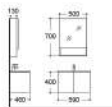

FIONA

BATHROOM CABINET PRODUCTS

LX-BC-4080

Main cabinet
Size: 790x490x480mm

LX-BC-4080A

Mirror cabinet
Size: 700x140x800mm

LX-BC-4080C

Basin
Size: 710x510x200mm

LX-BC-3080

Main cabinet
Size: 700x460x460mm

LX-BC-3080A

Mirror cabinet
Size: 700x140x750mm

LX-BC-3080C

Basin
Size: 810x465x200mm

LX-BC-3060

Main cabinet
Size: 590x460x400mm

LX-BC-3060A

Mirror cabinet
Size: 500x130x700mm

LX-BC-3060C

Basin
Size: 610x465x200mm

LX-BC-3060

Main cabinet
Size: 590x460x400mm

LX-BC-3060B

Mirror
Size: 500x130x700mm

LX-BC-3060C

Basin
Size: 610x465x200mm

LX-BC-3180

Main cabinet
Size: 790x460x460mm

LX-BC-3180A

Mirror cabinet
Size: 700x140x800mm

LX-BC-3180C

Basin
Size: 790x460x200mm