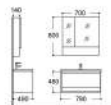

FIONA

BATHROOM CABINET PRODUCTS

LX-BC-4080

Main cabinet
Size: 790x490x480mm

LX-BC-4080A

Mirror cabinet
Size: 700x140x800mm

LX-BC-4080C

Basin
Size: 710x510x200mm

LX-BC-3080

Main cabinet
Size: 700x460x460mm

LX-BC-3080A

Mirror cabinet
Size: 700x140x750mm

LX-BC-3080C

Basin
Size: 810x465x200mm

LX-BC-3060

Main cabinet
Size: 590x460x400mm

LX-BC-3060A

Mirror cabinet
Size: 500x130x700mm

LX-BC-3060C

Basin
Size: 610x465x200mm

LX-BC-3060

Main cabinet
Size: 590x460x400mm

LX-BC-3060B

Mirror
Size: 500x130x700mm

Main cabinet
Size: 580x485x480mm

LX-BC-5035

Mirror cabinet
Size: 500x130x800mm

LX-BC-5008C

Basin
Size: 600x500x175mm

LX-BC-5019

Main cabinet
Size: 790x495x480mm

LX-BC-5037