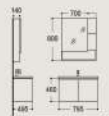

Mirror cabinet
Size: 700x140x800mm

LX-BC-5019C

Basin
Size: 800x510x230mm

LX-BC-5020

Main cabinet
Size: 600x455x405mm

LX-BC-5036

Mirror cabinet
Size: 500x130x800mm

LX-BC-5020C

Basin
Size: 610x465x180mm

LX-BC-2211

Main cabinet
Size: 790x490x520mm

LX-BC-5038

Mirror cabinet
Size: 700x140x800mm

LX-BC-5211C

Basin
Size: 815x505x230mm

LX-BC-5055

Main cabinet
Size: 795x495x475mm

LX-BC-5055A

Mirror cabinet
Size: 700x140x800mm

LX-BC-5055C

Basin
Size: 815x505x230mm

LX-BC-5040

Main cabinet
Size: 795x495x460mm

LX-BC-3180A-05

Mirror cabinet
Size: 700x140x800mm

LX-BC-5040C

Basin
Size: 815x505x230mm

LX-BC-1101

Main cabinet

Size: 440x450x450mm

Basin

Size: 470x470x165mm