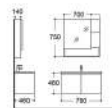

LX-BC-3080

Main cabinet
Size: 700x460x460mm

LX-BC-3080A

Mirror cabinet
Size: 700x140x750mm

LX-BC-3080C

Basin
Size: 810x465x200mm

LX-BC-3060

Main cabinet
Size: 590x460x400mm

LX-BC-3060A

Mirror cabinet
Size: 500x130x700mm

LX-BC-3060C

Basin
Size: 610x465x200mm

LX-BC-3060

Main cabinet
Size: 590x460x400mm

LX-BC-3060B

Mirror
Size: 500x130x700mm

LX-BC-3060C

Basin
Size: 610x465x200mm

LX-BC-3180

Main cabinet
Size: 790x460x460mm

LX-BC-3180A

Mirror cabinet
Size: 700x140x800mm

LX-BC-3180C

Basin
Size: 790x460x200mm

BATHROOM Cabinet series -

LX-BC-3160
Main cabinet
Size: 590x460x400mm

LX-BC-3160A
Mirror cabinet
Size: 500x130x700mm

LX-BC-3160C
Basin
Size: 590x465x200mm

LX-BC-3160
Main cabinet
Size: 590x460x400mm

LX-BC-3160B
Mirror
Size: 500x700x120mm
Shelf
Size: 500x120mm