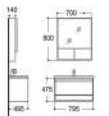

Main cabinet
Size: 580x485x480mm

LX-BC-5035

Mirror cabinet
Size: 500x130x800mm

LX-BC-5008C

Basin
Size: 600x500x175mm

LX-BC-5019

Main cabinet
Size: 790x495x480mm

LX-BC-5037

Mirror cabinet
Size: 700x140x800mm

LX-BC-5019C

Basin
Size: 800x510x230mm

LX-BC-5020

Main cabinet
Size: 600x455x405mm

LX-BC-5036

Mirror cabinet
Size: 500x130x800mm

LX-BC-5020C

Basin
Size: 610x465x180mm

LX-BC-2211

Main cabinet
Size: 790x490x520mm

LX-BC-5038

Mirror cabinet
Size: 700x140x800mm

LX-BC-5211C

Basin
Size: 815x505x230mm

LX-BC-5055

Main cabinet
Size: 795x495x475mm

LX-BC-5055A

Mirror cabinet
Size: 700x140x800mm

LX-BC-5055C

Basin
Size: 815x505x230mm

LX-BC-5040

Main cabinet
Size: 795x495x460mm

LX-BC-3180A-05