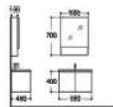

BATHROOM Cabinet series -