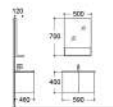

FIONA

BATHROOM CABINET PRODUCTS

LX-BC-4080

Main cabinet
Size: 790x490x480mm

LX-BC-4080A

Mirror cabinet
Size: 700x140x800mm

LX-BC-4080C

Basin
Size: 710x510x200mm

LX-BC-3080

Main cabinet
Size: 700x460x460mm

LX-BC-3080A

Mirror cabinet
Size: 700x140x750mm

LX-BC-3080C

Basin
Size: 810x465x200mm

LX-BC-3060

Main cabinet
Size: 590x460x400mm

LX-BC-3060A

Mirror cabinet
Size: 500x130x700mm

LX-BC-3060C

Basin
Size: 610x465x200mm

LX-BC-3060

Main cabinet
Size: 590x460x400mm

LX-BC-3060B

Mirror
Size: 500x130x700mm

LX-BC-3060C

Basin
Size: 610x465x200mm

LX-BC-3180

Main cabinet
Size: 790x460x460mm

LX-BC-3180A

Mirror cabinet
Size: 700x140x800mm

LX-BC-3180C

Basin
Size: 790x460x200mm