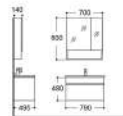

FIONA

LX-BC-5014

Main cabinet
Size: 785x495x475mm

LX-BC-5037

Mirror cabinet
Size: 700x140x800mm

LX-BC-5014C

Basin
Size: 815x505x230mm

LX-BC-5008

Main cabinet
Size: 580x485x480mm

LX-BC-5035

Mirror cabinet
Size: 500x130x800mm

LX-BC-5008C

Basin
Size: 600x500x175mm

LX-BC-5019

Main cabinet
Size: 790x495x480mm

LX-BC-5037

Mirror cabinet
Size: 700x140x800mm

LX-BC-5019C

Basin
Size: 800x510x230mm

LX-BC-5020

Main cabinet
Size: 600x455x405mm

LX-BC-5036

Mirror cabinet
Size: 500x130x800mm

LX-BC-5020C

Basin
Size: 610x465x180mm

LX-BC-2211

Main cabinet
Size: 790x490x520mm

LX-BC-5038

Mirror cabinet
Size: 700x140x800mm

LX-BC-5211C

Basin
Size: 815x505x230mm

LX-BC-5055