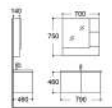

FIONA

BATHROOM CABINET PRODUCTS

LX-BC-4080

Main cabinet
Size: 790x490x480mm

LX-BC-4080A

Mirror cabinet
Size: 700x140x800mm

LX-BC-4080C

Basin
Size: 710x510x200mm

LX-BC-3080

Main cabinet
Size: 700x460x460mm

LX-BC-3080A

Mirror cabinet
Size: 700x140x750mm

LX-BC-3080C

Basin
Size: 810x465x200mm

LX-BC-3060

Main cabinet
Size: 590x460x400mm

LX-BC-3060A

Mirror cabinet
Size: 500x130x700mm

LX-BC-3060C

Basin
Size: 610x465x200mm

LX-BC-3060

Main cabinet
Size: 590x460x400mm

LX-BC-3060B

Mirror
Size: 500x130x700mm

LX-BC-3060C

Basin
Size: 610x465x200mm

LX-BC-3180

Main cabinet
Size: 790x460x460mm

LX-BC-3180A

Mirror cabinet
Size: 700x140x800mm

LX-BC-3180C

Basin
Size: 790x460x200mm