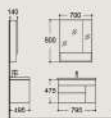

SX-BC-3160C
Basin
Size: 590x465x200mm

BATHROOM Cabinet series -

LX-BC-5005

Main cabinet
Size: 795x495x475mm

LX-BC-5038

Mirror cabinet
Size: 700x140x800mm

LX-BC-5005C

Basin
Size: 815x505x130mm

FIONA

LX-BC-5014

Main cabinet
Size: 785x495x475mm

LX-BC-5037

Mirror cabinet
Size: 700x140x800mm

LX-BC-5014C

Basin
Size: 815x505x230mm

LX-BC-5008

Main cabinet
Size: 580x485x480mm

LX-BC-5035

Mirror cabinet
Size: 500x130x800mm

LX-BC-5008C

Basin
Size: 600x500x175mm

LX-BC-5019

Main cabinet
Size: 790x495x480mm

LX-BC-5037

Mirror cabinet
Size: 700x140x800mm

LX-BC-5019C

Basin
Size: 800x510x230mm

LX-BC-5020

Main cabinet
Size: 600x455x405mm

LX-BC-5036

Mirror cabinet
Size: 500x130x800mm

LX-BC-5020C