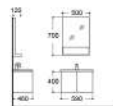

LX-BC-3160
Main cabinet
Size: 590x460x400mm

LX-BC-3160B
Mirror
Size: 500x700x120mm
Shelf
Size: 500x120mm

SX-BC-3160C
Basin
Size: 590x465x200mm