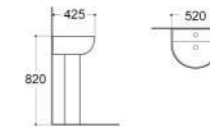

# WASH BASIN

**FHU8219**

Size: 600x460x200 mm

**FHU8041**

Size: 520x425x135 mm

**FHU8427/8271A**

Size: 515x400x135 mm  
610x440x135 mm

**FHU8417A**

Size: 465x310x135 mm

**FHU8272/8271A**

Size: 595x420x145 mm  
480x350x135 mm

**FHU8429**

Size: 415x415x135 mm

**FLO5619**

Wall Hung Basin  
Size: 440x355x170 mm

**FLO5620**

Wall Hung Basin  
Size: 460x380x190 mm

**FLO3209**

Wall Hung Basin  
Size: 480x375x210 mm

**FLO3206F**

Pedestal Basin  
Size: 550x440x810 mm

**FLO3530F**

Pedestal Basin  
Size: 530x445x800 mm

**FLO3208F**

Pedestal Basin  
Size: 520x410x820 mm

**FLO3210F**

Pedestal Basin  
Size: 430x350x825 mm