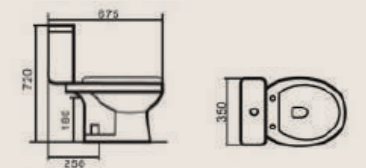

## FHU2617E

**Wall Hung Toilet**  
Size: 485x360x365 mm  
Flushing type: Washdown  
P-trap 180 mm  
PP Soft seat cover

## FHU1217A

**Two Piece Toilet**  
Size: 650x340x770 mm  
Flushing type: Washdown  
P-trap 180 mm  
S-trap 250 mm  
PP Soft seat cover

COZY

**FHU1601A**

**Two Piece Toilet**  
 Size: 625x365x795 mm  
 Flushing type: Washdown  
 P-trap 180 mm roughing in  
 S-trap 150 mm roughing in  
 PP Soft seat cover

**FHU841**

**Two Piece Toilet**  
 Size: 675x350x720 mm  
 Flushing type: Washdown  
 P-trap 180 mm roughing in  
 S-trap 250 mm roughing in  
 PP Soft seat cover

**FHU2020**

**Two Piece Toilet**  
 Size: 700x380x740 mm  
 Flushing type: Washdown  
 P-trap 180 mm roughing in  
 S-trap 250, 280mm roughing in  
 PP Soft seat cover

# WASH BASIN

**FHU8219**

Size: 600x460x200 mm

**FHU8041**

Size: 520x425x135 mm

**FHU8427/8271A**

Size: 515x400x135 mm  
610x440x135 mm

**FHU8417A**