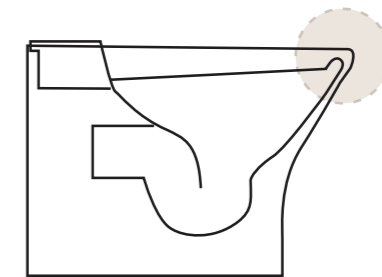

STANDARD SYSTEM