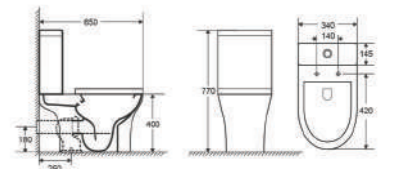

### Wall Hung Toilet

Size: 490x360x350 mm  
Flushing type: Washdown  
P-trap 180 mm  
PP Soft seat cover

### Two Piece Toilet

Size: 620x345x800 mm  
Flushing type: Washdown  
P-trap 180 mm  
S-trap 100-250 mm  
PP Soft seat cover

**FHU841**

**Two Piece Toilet**  
 Size: 675x350x720 mm  
 Flushing type: Washdown  
 P-trap 180 mm roughing in  
 S-trap 250 mm roughing in  
 PP Soft seat cover

**FHU2020**

**Two Piece Toilet**  
 Size: 700x380x740 mm  
 Flushing type: Washdown  
 P-trap 180 mm roughing in  
 S-trap 250, 280mm roughing in  
 PP Soft seat cover