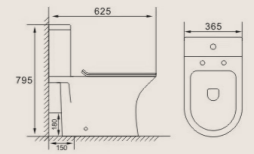

## FHU2617E

**Wall Hung Toilet**  
Size: 485x360x365 mm  
Flushing type: Washdown  
P-trap 180 mm  
PP Soft seat cover

## FHU1217A

**Two Piece Toilet**  
Size: 650x340x770 mm  
Flushing type: Washdown  
P-trap 180 mm  
S-trap 250 mm  
PP Soft seat cover

COZY

**FHU1601A**

**Two Piece Toilet**  
 Size: 625x365x795 mm  
 Flushing type: Washdown  
 P-trap 180 mm roughing in  
 S-trap 150 mm roughing in  
 PP Soft seat cover

**FHU841**

**Two Piece Toilet**  
 Size: 675x350x720 mm  
 Flushing type: Washdown  
 P-trap 180 mm roughing in  
 S-trap 250 mm roughing in  
 PP Soft seat cover

**FHU2020**

**Two Piece Toilet**  
 Size: 700x380x740 mm  
 Flushing type: Washdown  
 P-trap 180 mm roughing in  
 S-trap 250, 280mm roughing in  
 PP Soft seat cover

# WASH BASIN

**FHU8219**

Size: 600x460x200 mm

**FHU8041**

Size: 520x425x135 mm

**FHU8427/8271A**

Size: 515x400x135 mm  
610x440x135 mm

**FHU8417A**