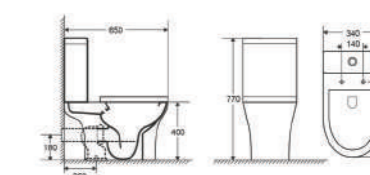

### Two Piece Toilet

Size: 620x345x800 mm  
Flushing type: Washdown  
P-trap 180 mm  
S-trap 100-250 mm  
PP Soft seat cover

## FHU2617E

**Wall Hung Toilet**  
Size: 485x360x365 mm  
Flushing type: Washdown  
P-trap 180 mm  
PP Soft seat cover

## FHU1217A

**Two Piece Toilet**  
Size: 650x340x770 mm  
Flushing type: Washdown  
P-trap 180 mm  
S-trap 250 mm  
PP Soft seat cover

COZY

**FHU1601A**

**Two Piece Toilet**  
 Size: 625x365x795 mm  
 Flushing type: Washdown  
 P-trap 180 mm roughing in  
 S-trap 150 mm roughing in  
 PP Soft seat cover

**FHU841**

**Two Piece Toilet**  
 Size: 675x350x720 mm  
 Flushing type: Washdown  
 P-trap 180 mm roughing in  
 S-trap 250 mm roughing in  
 PP Soft seat cover

**FHU2020**

**Two Piece Toilet**  
 Size: 700x380x740 mm  
 Flushing type: Washdown  
 P-trap 180 mm roughing in  
 S-trap 250, 280mm roughing in  
 PP Soft seat cover