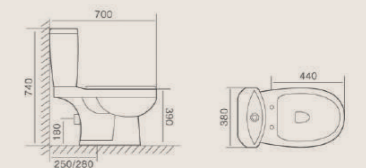

## FHU2617E

**Wall Hung Toilet**  
Size: 485x360x365 mm  
Flushing type: Washdown  
P-trap 180 mm  
PP Soft seat cover

## FHU1217A

**Two Piece Toilet**  
Size: 650x340x770 mm  
Flushing type: Washdown  
P-trap 180 mm  
S-trap 250 mm  
PP Soft seat cover

COZY

**FHU1601A**

**Two Piece Toilet**  
 Size: 625x365x795 mm  
 Flushing type: Washdown  
 P-trap 180 mm roughing in  
 S-trap 150 mm roughing in  
 PP Soft seat cover

**FHU841**

**Two Piece Toilet**  
 Size: 675x350x720 mm  
 Flushing type: Washdown  
 P-trap 180 mm roughing in  
 S-trap 250 mm roughing in  
 PP Soft seat cover

**FHU2020**

**Two Piece Toilet**  
 Size: 700x380x740 mm  
 Flushing type: Washdown  
 P-trap 180 mm roughing in  
 S-trap 250, 280mm roughing in  
 PP Soft seat cover

# WASH BASIN

**FHU8219**

Size: 600x460x200 mm

**FHU8041**

Size: 520x425x135 mm

**FHU8427/8271A**

Size: 515x400x135 mm  
610x440x135 mm

**FHU8417A**