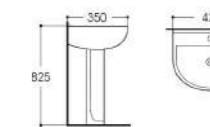

# WASH BASIN

**FHU8219**

Size: 600x460x200 mm

**FHU8041**

Size: 520x425x135 mm

**FHU8427/8271A**

Size: 515x400x135 mm  
610x440x135 mm

**FHU8417A**

Size: 465x310x135 mm

**FHU8272/8271A**

Size: 595x420x145 mm  
480x350x135 mm

**FHU8429**

Size: 415x415x135 mm

**FLO5619**

Wall Hung Basin  
Size: 440x355x170 mm

**FLO5620**

Wall Hung Basin  
Size: 460x380x190 mm

**FLO3209**

Wall Hung Basin  
Size: 480x375x210 mm

**FLO3206F**

Pedestal Basin  
Size: 550x440x810 mm

**FLO3530F**

Pedestal Basin  
Size: 530x445x800 mm

**FLO3208F**

Pedestal Basin  
Size: 520x410x820 mm

**FLO3210F**

Pedestal Basin  
Size: 430x350x825 mm