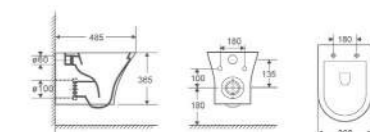

### Two Piece Toilet

Size: 620x345x800 mm  
Flushing type: Washdown  
P-trap 180 mm  
S-trap 100-250 mm  
PP Soft seat cover

## FHU2617E

**Wall Hung Toilet**  
Size: 485x360x365 mm  
Flushing type: Washdown  
P-trap 180 mm  
PP Soft seat cover