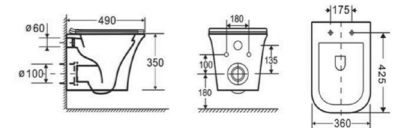

### Wall Hung Toilet

Size: 490x360x350 mm  
Flushing type: Washdown  
P-trap 180 mm  
PP Soft seat cover

### Two Piece Toilet

Size: 620x345x800 mm  
Flushing type: Washdown  
P-trap 180 mm  
S-trap 100-250 mm  
PP Soft seat cover

**FHU841**

**Two Piece Toilet**  
 Size: 675x350x720 mm  
 Flushing type: Washdown  
 P-trap 180 mm roughing in  
 S-trap 250 mm roughing in  
 PP Soft seat cover

**FHU2020**

**Two Piece Toilet**  
 Size: 700x380x740 mm  
 Flushing type: Washdown  
 P-trap 180 mm roughing in  
 S-trap 250, 280mm roughing in  
 PP Soft seat cover