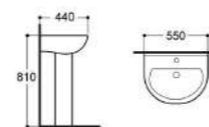

# WASH BASIN

**FHU8219**

Size: 600x460x200 mm

**FHU8041**

Size: 520x425x135 mm

**FHU8427/8271A**

Size: 515x400x135 mm  
610x440x135 mm

**FHU8417A**

Size: 465x310x135 mm

**FHU8272/8271A**

Size: 595x420x145 mm  
480x350x135 mm

**FHU8429**

Size: 415x415x135 mm

**FLO5619**

Wall Hung Basin  
Size: 440x355x170 mm

**FLO5620**

Wall Hung Basin  
Size: 460x380x190 mm

**FLO3209**

Wall Hung Basin  
Size: 480x375x210 mm

**FLO3206F**

Pedestal Basin  
Size: 550x440x810 mm

**FLO3530F**

Pedestal Basin  
Size: 530x445x800 mm

**FLO3208F**

Pedestal Basin  
Size: 520x410x820 mm

**FLO3210F**

Pedestal Basin  
Size: 430x350x825 mm