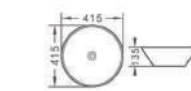

# WASH BASIN

**FHU8219**

Size: 600x460x200 mm

**FHU8041**

Size: 520x425x135 mm

**FHU8427/8271A**

Size: 515x400x135 mm  
610x440x135 mm

**FHU8417A**

Size: 465x310x135 mm

**FHU8272/8271A**

Size: 595x420x145 mm  
480x350x135 mm

**FHU8429**

Size: 415x415x135 mm

**FLO5619**

Wall Hung Basin  
Size: 440x355x170 mm

**FLO5620**

Wall Hung Basin  
Size: 460x380x190 mm

**FLO3209**

Wall Hung Basin  
Size: 480x375x210 mm

**FLO3206F**

Pedestal Basin  
Size: 550x440x810 mm

**FLO3530F**

Pedestal Basin  
Size: 530x445x800 mm

**FLO3208F**