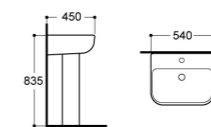

# WASH BASIN

**FHU8219**

Size: 600x460x200 mm

**FHU8041**

Size: 520x425x135 mm

**FHU8427/8271A**

Size: 515x400x135 mm  
610x440x135 mm

**FHU8417A**

Size: 465x310x135 mm

**FHU8272/8271A**

Size: 595x420x145 mm  
480x350x135 mm

**FHU8429**

Size: 415x415x135 mm

**FLO5619**

Wall Hung Basin  
Size: 440x355x170 mm

**FLO5620**

Wall Hung Basin  
Size: 460x380x190 mm

**FLO3209**

Wall Hung Basin  
Size: 480x375x210 mm

**FLO3206F**

Pedestal Basin  
Size: 550x440x810 mm

**FLO3530F**

Pedestal Basin  
Size: 530x445x800 mm

**FLO3208F**

Pedestal Basin  
Size: 520x410x820 mm

**FLO3210F**

Pedestal Basin  
Size: 430x350x825 mm