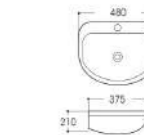

**FHU841**

**Two Piece Toilet**  
 Size: 675x350x720 mm  
 Flushing type: Washdown  
 P-trap 180 mm roughing in  
 S-trap 250 mm roughing in  
 PP Soft seat cover

**FHU2020**

**Two Piece Toilet**  
 Size: 700x380x740 mm  
 Flushing type: Washdown  
 P-trap 180 mm roughing in  
 S-trap 250, 280mm roughing in  
 PP Soft seat cover

# WASH BASIN

**FHU8219**

Size: 600x460x200 mm

**FHU8041**

Size: 520x425x135 mm

**FHU8427/8271A**

Size: 515x400x135 mm  
610x440x135 mm

**FHU8417A**

Size: 465x310x135 mm

**FHU8272/8271A**

Size: 595x420x145 mm  
480x350x135 mm

**FHU8429**

Size: 415x415x135 mm

**FLO5619**

Wall Hung Basin  
Size: 440x355x170 mm

**FLO5620**

Wall Hung Basin  
Size: 460x380x190 mm

**FLO3209**

Wall Hung Basin  
Size: 480x375x210 mm

**FLO3206F**

Pedestal Basin  
Size: 550x440x810 mm

**FLO3530F**

Pedestal Basin  
Size: 530x445x800 mm

**FLO3208F**