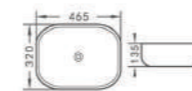

**FHU841**

**Two Piece Toilet**  
 Size: 675x350x720 mm  
 Flushing type: Washdown  
 P-trap 180 mm roughing in  
 S-trap 250 mm roughing in  
 PP Soft seat cover

**FHU2020**

**Two Piece Toilet**  
 Size: 700x380x740 mm  
 Flushing type: Washdown  
 P-trap 180 mm roughing in  
 S-trap 250, 280mm roughing in  
 PP Soft seat cover

# WASH BASIN

**FHU8219**

Size: 600x460x200 mm

**FHU8041**

Size: 520x425x135 mm

**FHU8427/8271A**

Size: 515x400x135 mm  
610x440x135 mm

**FHU8417A**

Size: 465x310x135 mm

**FHU8272/8271A**

Size: 595x420x145 mm  
480x350x135 mm

**FHU8429**

Size: 415x415x135 mm

**FLO5619**

Wall Hung Basin  
Size: 440x355x170 mm

**FLO5620**