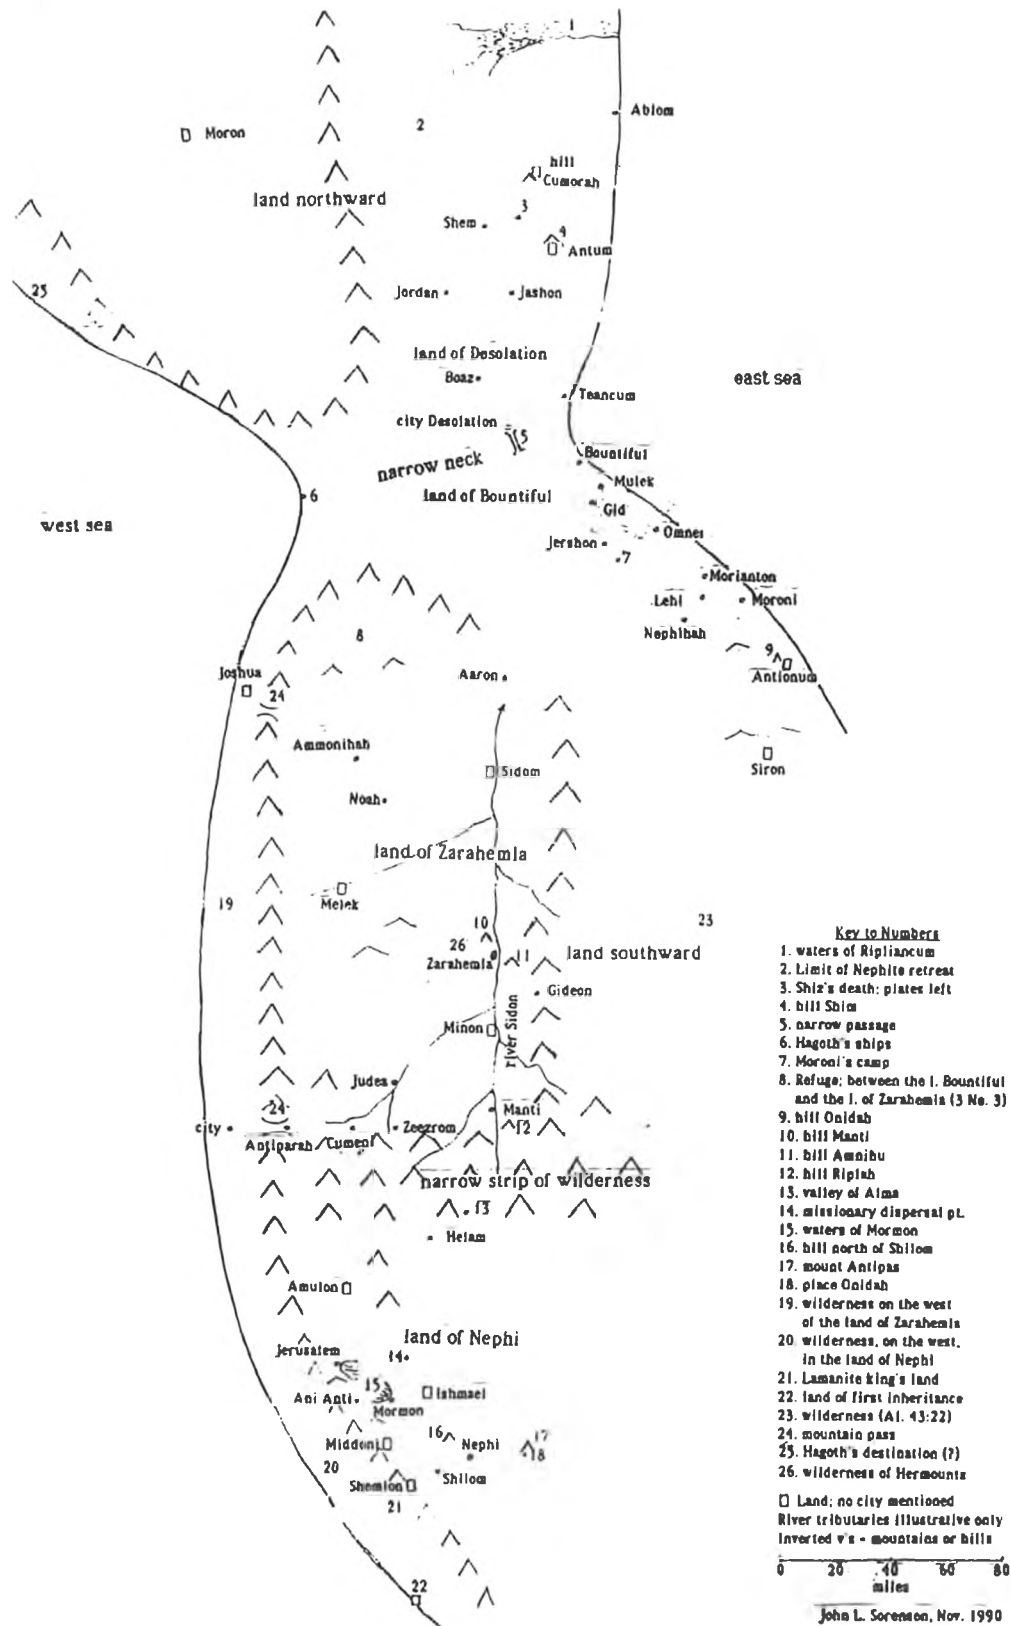

Type: Book Chapter

Part 8: A Trial Map Incorporating the Criteria from the Text

Author(s): John L. Sorenson

Source: *The Geography of Book of Mormon Events: A Source Book*

Published by: Provo, UT; FARMS, 1990

Page(s): 366-367

Part 8
A Trial Map
Incorporating the Criteria
from the Text

**Map of Book of Mormon Places
Based Wholly on the Text**

- Key to Numbers**
1. waters of Ripliancum
 2. Limit of Nephite retreat
 3. Shiz's death: plates left
 4. hill Sblon
 5. narrow passage
 6. Hagoth's ships
 7. Moroni's camp
 8. Refuge; between the l. Bountiful and the l. of Zarahemla (3 No. 3)
 9. hill Oaidah
 10. hill Manti
 11. hill Amnibu
 12. hill Riplah
 13. valley of Alma
 14. missionary dispersal pt.
 15. waters of Mormon
 16. hill north of Sblon
 17. mount Antipas
 18. place Oaidah
 19. wilderness on the west of the land of Zarahemla
 20. wilderness, on the west, in the land of Nephi
 21. Lamanite king's land
 22. land of first inheritance
 23. wilderness (Al. 43:22)
 24. mountain pass
 25. Hagoth's destination (?)
 26. wilderness of Hermonites
- Land; no city mentioned
 River tributaries illustrative only
 Inverted v's - mountains or hills
- 0 20 40 60 80
 miles
- John L. Sorenson, Nov. 1990