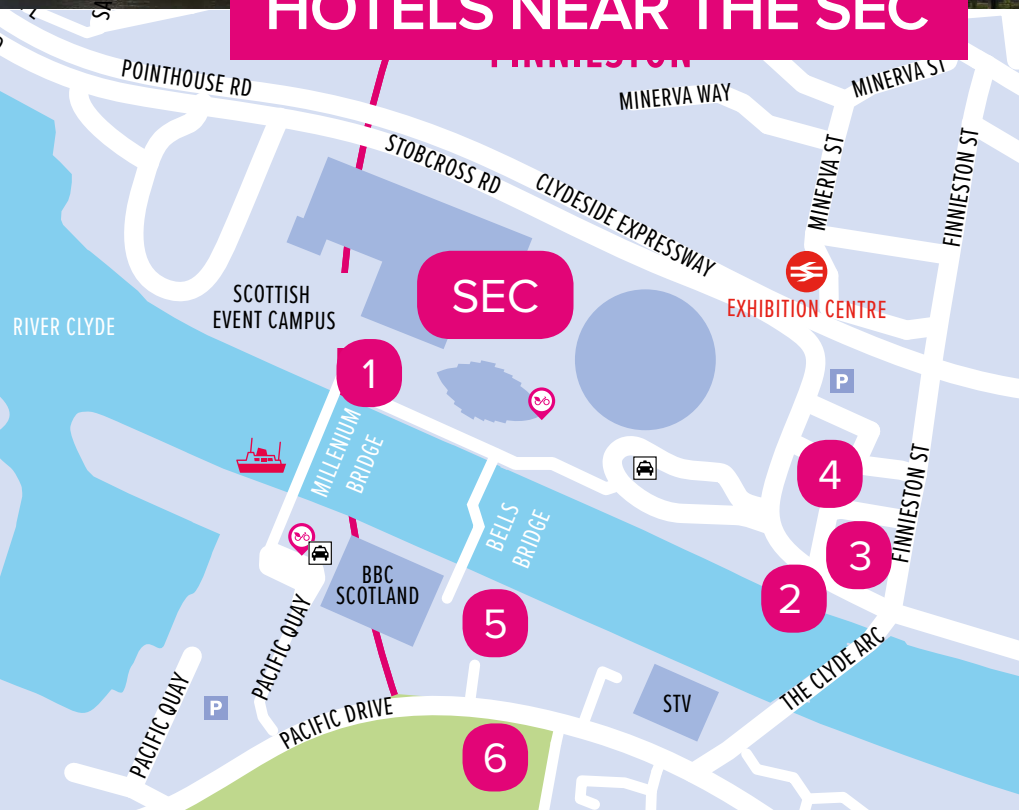

## HOTELS NEAR THE SEC

1. Crowne Plaza
2. Hilton Garden Inn
3. Radisson Red
4. Campanile
5. Premier Inn Pacific Quay
6. Village Hotel