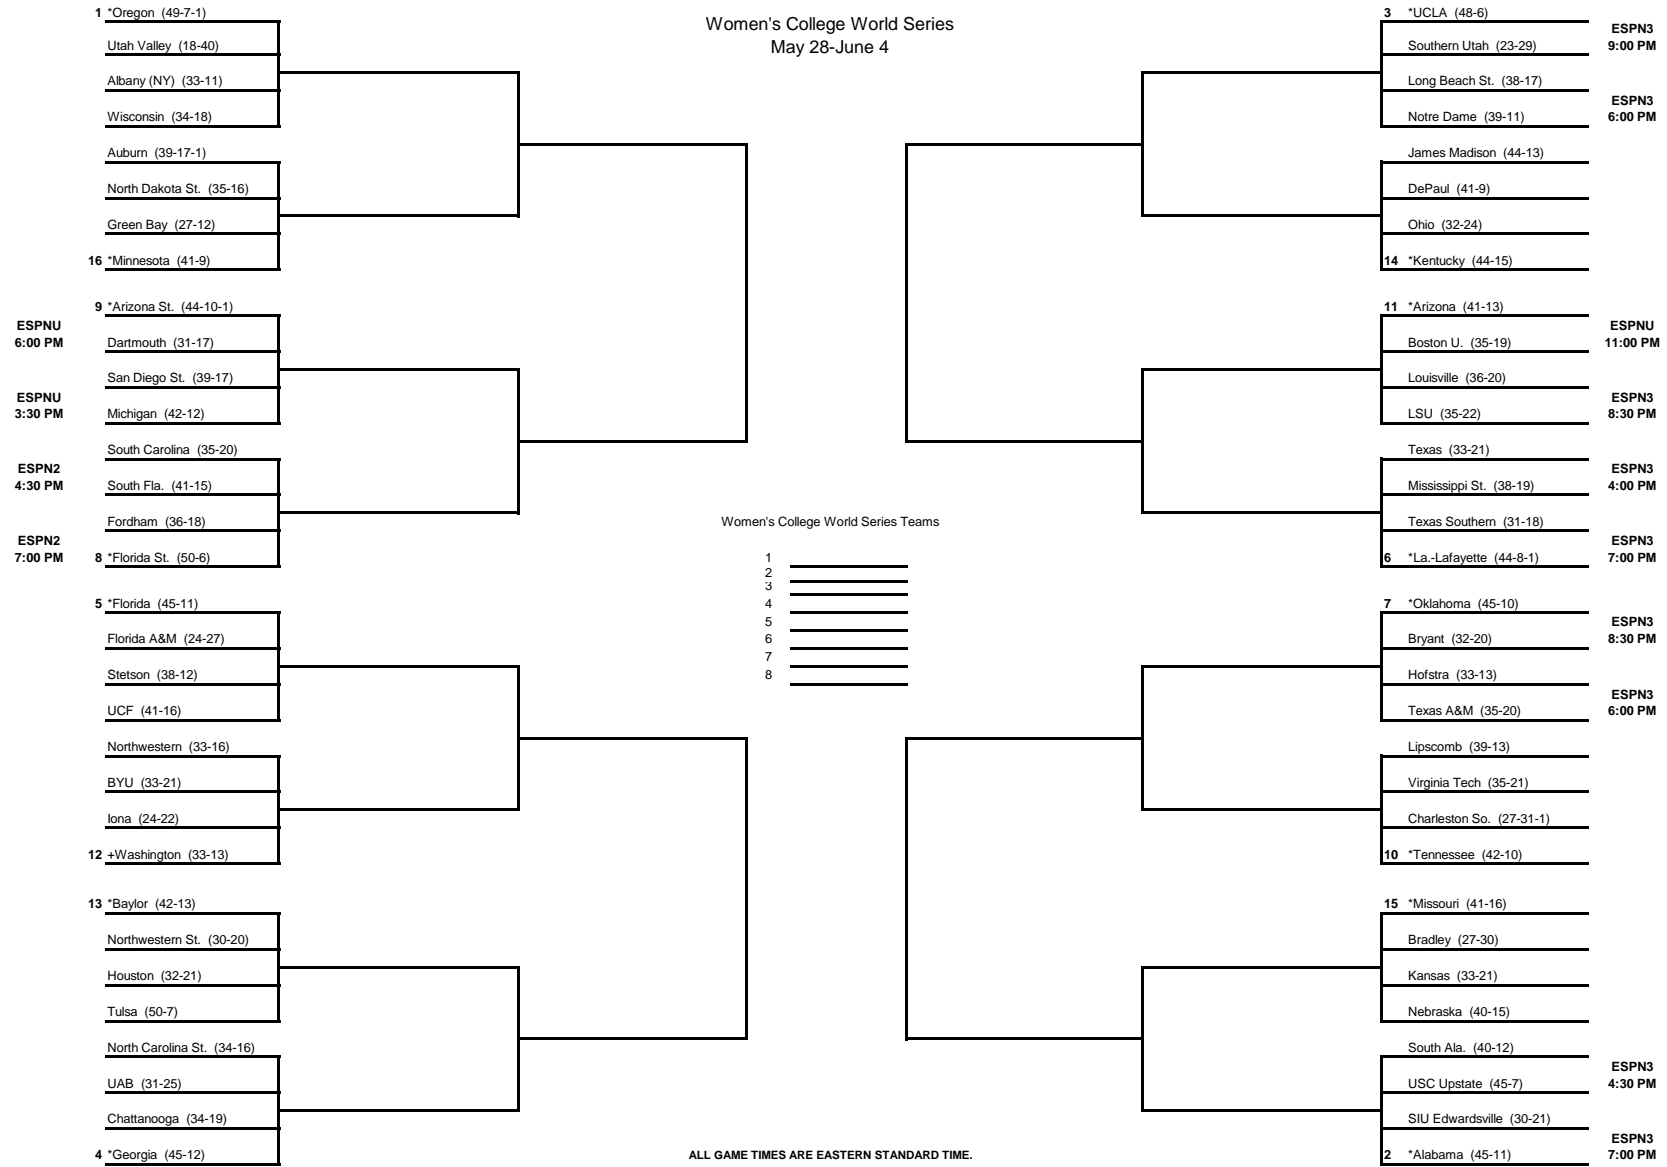

2014 NCAA Division I SOFTBALL CHAMPIONSHIP

REGIONALS
May 16-18

SUPER REGIONALS
May 22-25

SUPER REGIONALS
May 22-25

REGIONALS
May 16-18

+ Washington Regional will be played May 15-17.