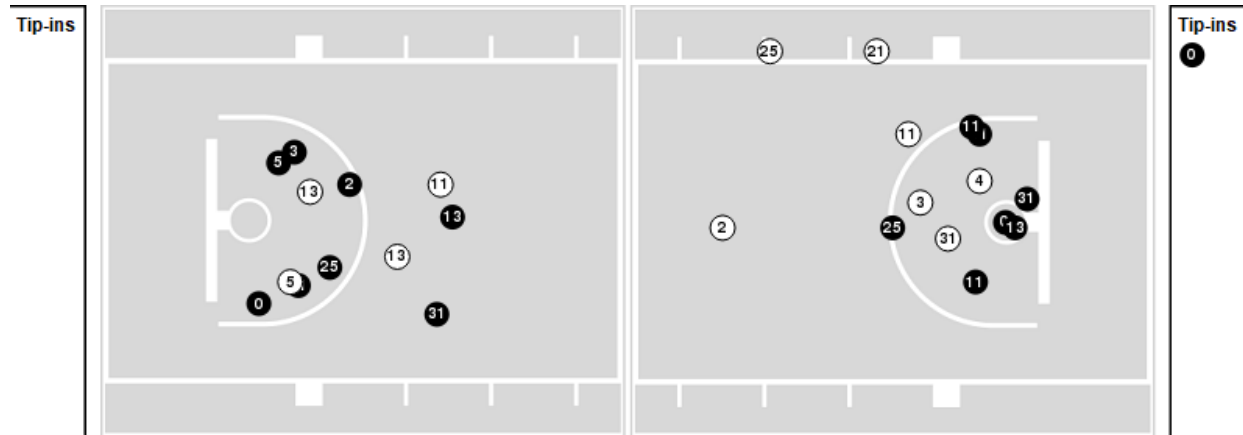

Blow Up Chart

● Made   ○ Missed   N - Player Number

San Diego State	M/A	%
Field Goals	35/67	52
2 Points	16/30	53
3 Points	19/37	51
Free Throws	6/11	55

San Diego State	M/A	%
Points in the Paint	30 (15 / 25)	60
Fast Break Points	9 (5/6)	83
Second Chance Points	19 (8/15)	53
Effective FG%	66