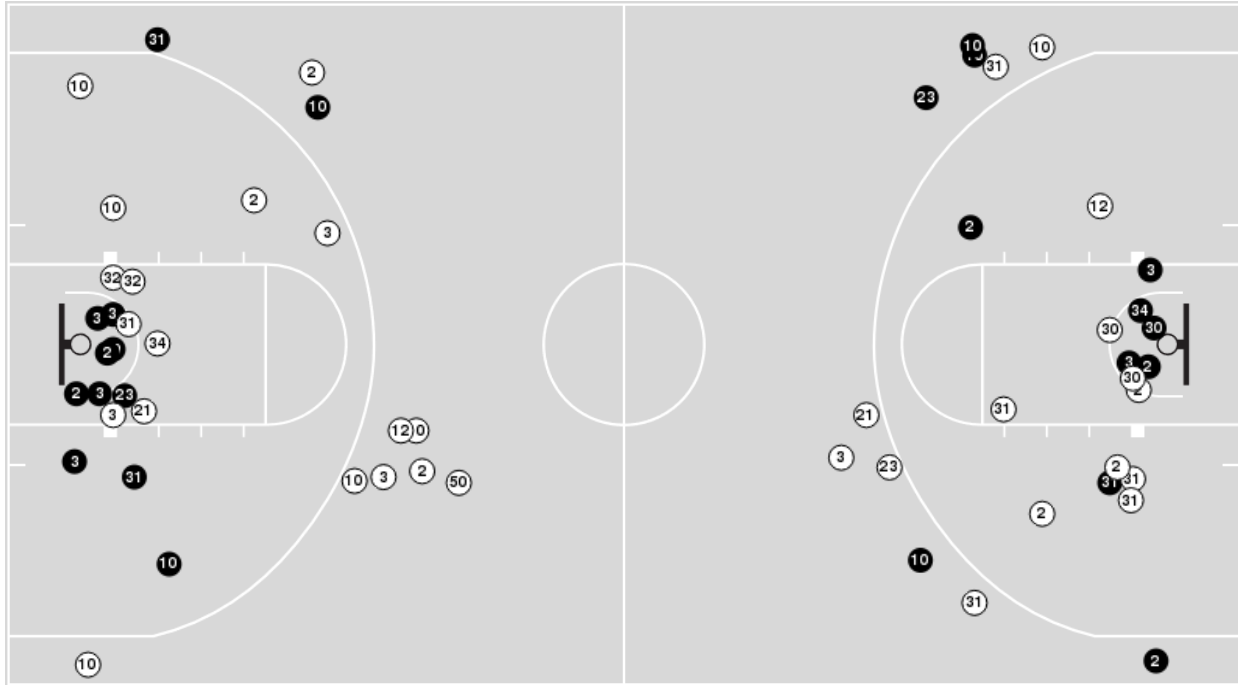

Players => 1, 2, 3, 4, 10, 12, 12, 15, 21, 22, 23, 30, 31, 32, 33, 34, 40, 42, 50FG Types=>AllResults=>All

Occidental

All Field Goals