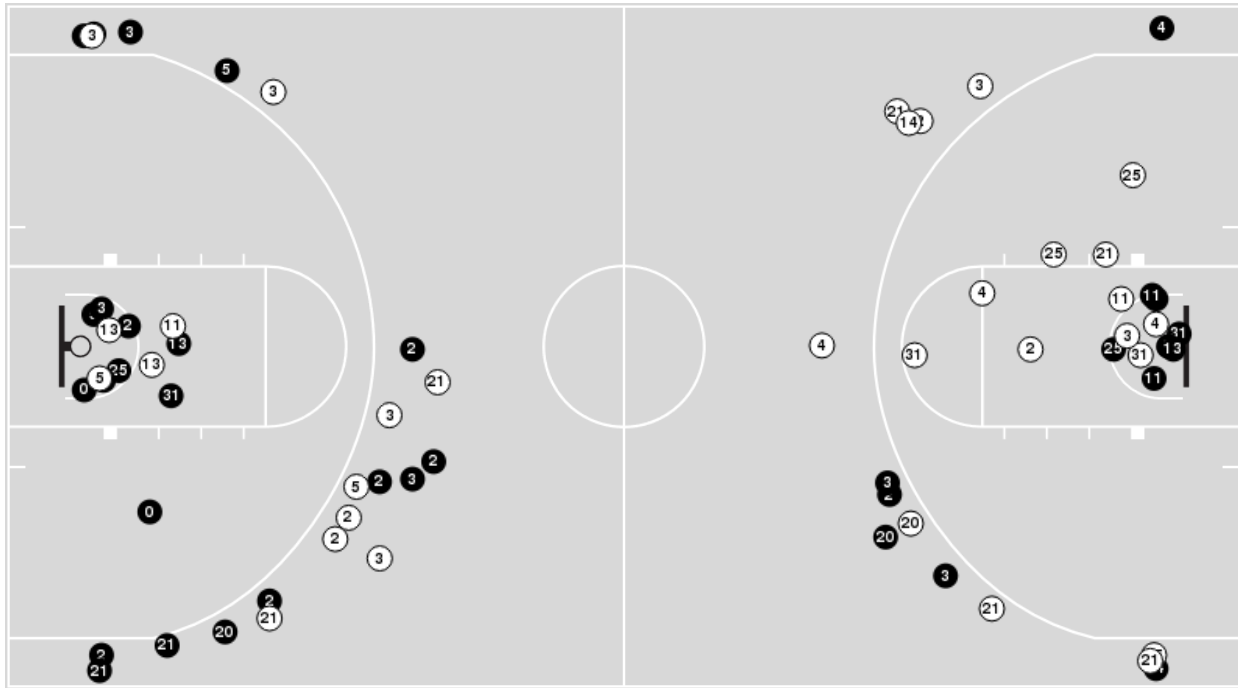

Officials: John Higgins, Paul Szecel, Ryan Holmes

Players => 0, 2, 3, 4, 5, 10, 11, 12, 13, 14, 20, 21, 24, 25, 31, 33, 42FG Types=>AllResults=>All

San Diego State

All Field Goals