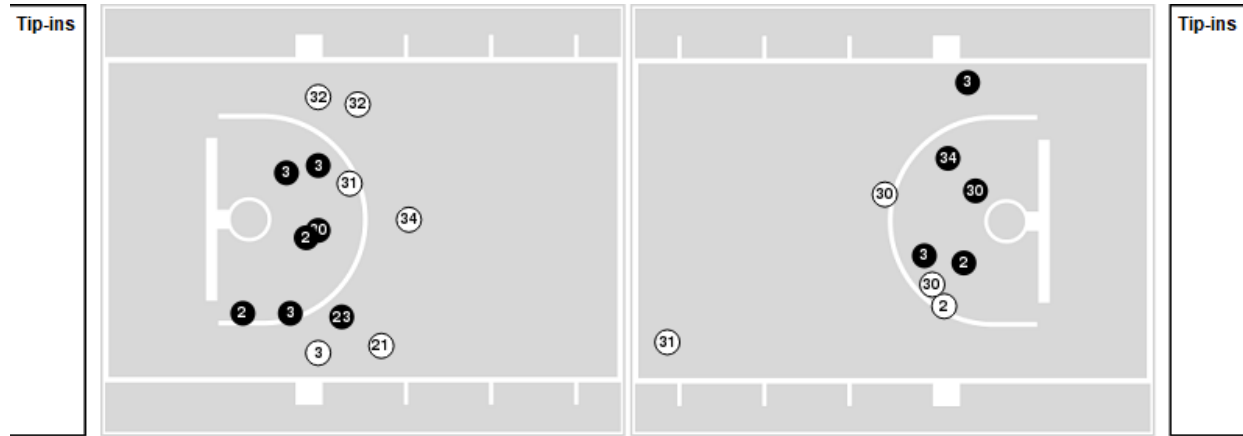

Blow Up Chart

● Made   ○ Missed   N - Player Number

Occidental	M/A	%
Field Goals	24/57	42
2 Points	17/36	47
3 Points	7/21	33
Free Throws	2/2	100

Occidental	M/A	%
Points in the Paint	24 (12 / 22)	55
Fast Break Points	6 (3/3)	100
Second Chance Points	2 (1/5)	20
Effective FG%	48