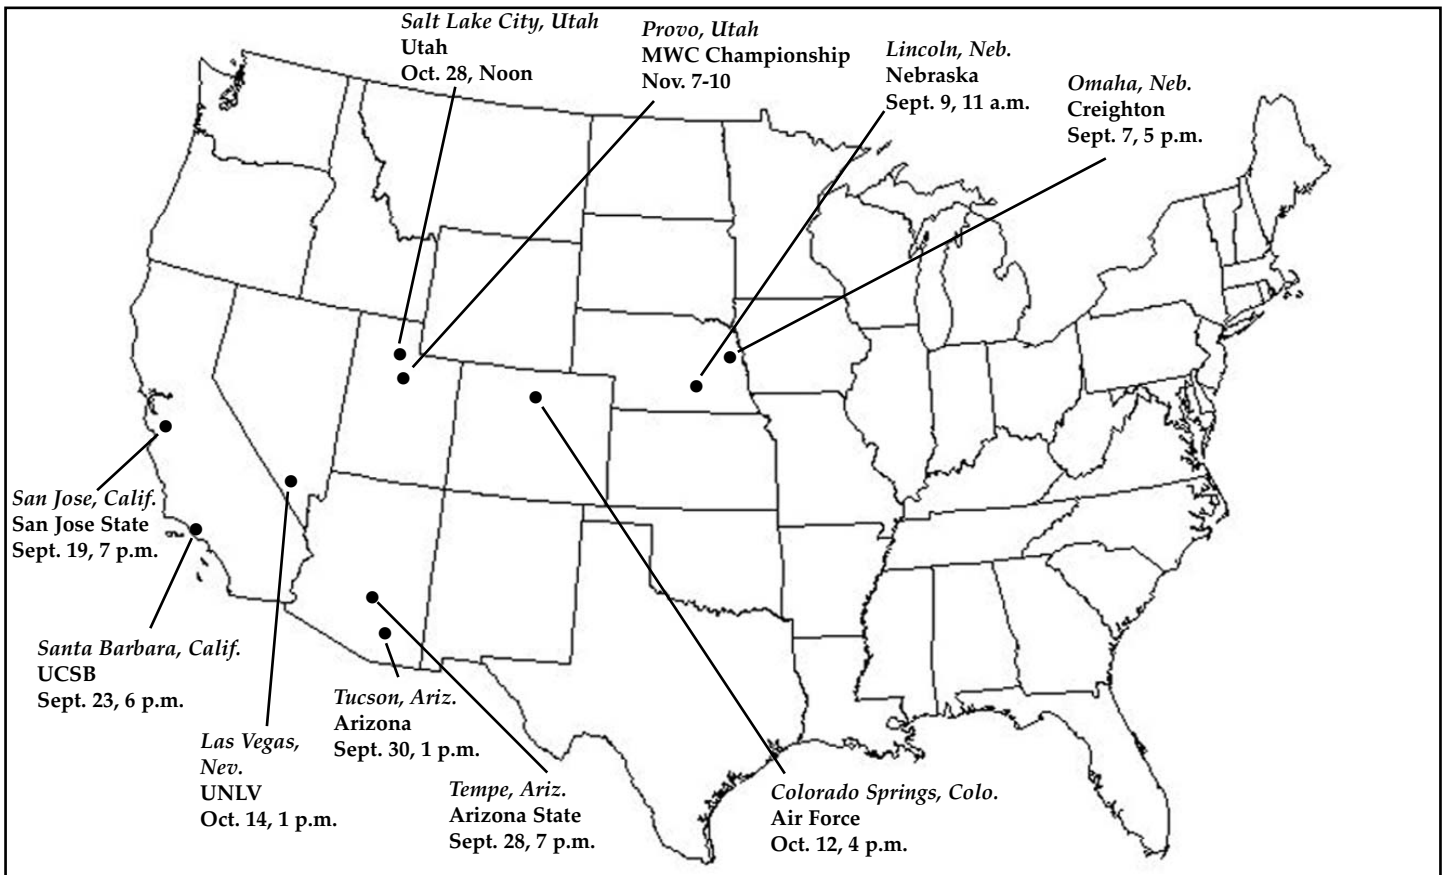

Colorado (3) Allen, Holliday, Piz

Utah (1) Crowson

2007 Schedule

2007 SAN DIEGO STATE SCHEDULE

Date	Day	Opponent	Site	Time
Aug. 31	Fri.	\$TOLEDO	SDSU Sports Deck	4 p.m. PT
Sept. 2	Sun.	\$FLORIDA ATLANTIC	SDSU Sports Deck	2 p.m. PT
Sept. 7	Fri.	at Creighton	Omaha, Neb.	5 p.m. PT
Sept. 9	Sun.	at Nebraska	Lincoln, Neb.	11 a.m. PT
Sept. 14	Fri.	CAL POLY	SDSU Sports Deck	4 p.m. PT
Sept. 16	Sun.	CALIFORNIA	SDSU Sports Deck	Noon PT
Sept. 19	Wed.	at San Jose State	San Jose, Calif.	7 p.m. PT
Sept. 23	Sun.	at UC Santa Barbara	Santa Barbara, Calif.	6 p.m. PT
Sept. 28	Fri.	at Arizona State	Tempe, Ariz.	7 p.m. PT
Sept. 30	Sun.	at Arizona	Tucson, Ariz.	1 p.m. PT
Oct. 5	Fri.	UCLA	SDSU Sports Deck	4 p.m. PT
Oct. 7	Sun.	CS BAKERSFIELD	SDSU Sports Deck	2:30 p.m. PT
Oct. 12	Fri.	*at Air Force	Colorado Springs, Colo.	4 p.m. PT
Oct. 14	Sun.	*at UNLV	Las Vegas, Nev.	1 p.m. PT
Oct. 18	Thurs.	*BRIGHAM YOUNG	SDSU Sports Deck	4 p.m. PT
Oct. 21	Sun.	*WYOMING	SDSU Sports Deck	1 p.m. PT
Oct. 25	Thurs.	*NEW MEXICO	SDSU Sports Deck	4 p.m. PT
Oct. 28	Sun.	*at Utah	Salt Lake City, Utah	Noon PT
Nov. 2	Fri.	*TCU	SDSU Sports Deck	3 p.m. PT
Nov. 7-10	Wed.-Sat.	at MWC Championship	Provo, Utah	TBA
Nov. 16-18	Fri.-Sun.	NCAA First/Second Rounds at Campus Sites		TBA
Nov. 23	Fri.	NCAA Third Round at Campus Sites		TBA
Nov. 30	Fri.	NCAA Quarterfinals at Campus Sites		TBA
Dec. 7	Fri.	at NCAA College Cup	College Station, Texas	TBA