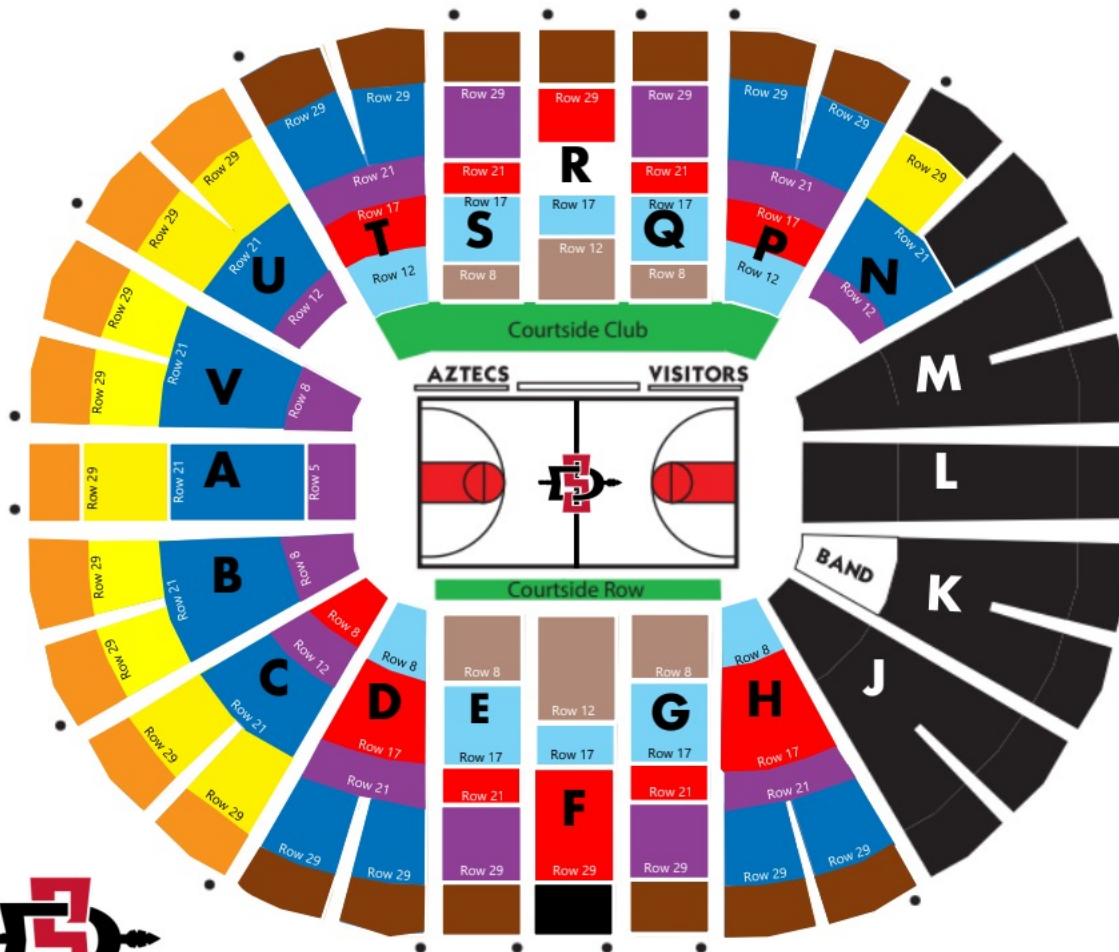

## SINGLE TICKET PRICING

### SINGLE GAME TICKET PRICING

	Tier 1: \$165	Tier 2: \$160	Tier 3: \$155
	Tier 1: \$135	Tier 2: \$125	Tier 3: \$110
	Tier 1: \$110	Tier 2: \$105	Tier 3: \$100
	Tier 1: \$70	Tier 2: \$65	Tier 3: \$60
	Tier 1: \$50	Tier 2: \$40	Tier 3: \$30
	Tier 1: \$40	Tier 2: \$30	Tier 3: \$20
	Tier 1: \$25	Tier 2: \$20	Tier 3: \$15
	Tier 1: \$22	Tier 2: \$17	Tier 3: \$12
	NOT AVAILABLE FOR SINGLE GAME SALES		

### GAME TIERS

Tier 1: 1/6 vs. UNLV | 2/3 vs. Utah State | 2/16 vs. New Mexico | 3/8 vs. Boise State

Tier 2: 12/21 vs. Stanford | 1/3 vs. Fresno State | 1/17 vs. Nevada | 1/23 vs. Wyoming | 2/13 vs. Colorado State | 2/27 vs. San Jose State

Tier 3: 10/30 vs. San Marcos | 11/6 vs. Cal State Fullerton | 11/14 vs. Long Beach State | 11/27 vs. Point Loma Nazarene | 12/9 vs. UC Irvine | 12/19 vs. Saint Katherine

• Indicates Seat #1