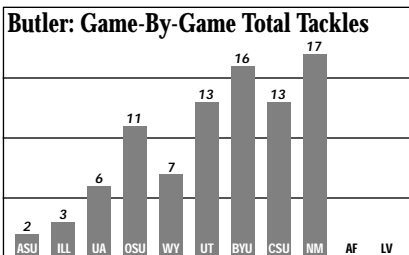

- Despite starting only the last six games, Butler enters the Air Force contest as the Aztecs' leading tackler with 87 tackles, 70 of which have been solo stops, and seven tackles for loss.
- Butler has been the Aztecs' leading tackler in six of eight games this season and has recorded double-digit tackles in five of SDSU's last six games, including an amazing 17-tackle performance at New Mexico.
- In SDSU's last six contests, Butler has averaged just under 13 tackles per game, including 16 at Brigham Young and 13 versus Colorado State. He also had two pass break-ups, three tackles for loss and a sack versus the Cougars.
- Against Utah, Butler finished with a game-high 11 tackles (two for loss), and an interception. The junior also was credited with a forced fumble and a fumble recovery when he stripped Ute running back Adam Tate and then pounced on the loose ball.
- Butler made his first start this year at Arizona, finishing with seven tackles and knocking down an Ortege Jenkins lateral that was recovered by safety Garret Pavelko.
- The Carson, Calif., product posted his first double-digit tackle performance at Oregon State, recording a team-leading 11 stops (seven solo). Butler was also SDSU's leading tackler at Wyoming with seven stops.

COACHES CORNER

Aztec Head Coach Ted Tollner

- Ted Tollner is in his seventh season as head coach of the Aztec football program. In 1998, Tollner was recognized as the Western Athletic Conference Pacific Division Coach of the Year for his efforts in leading SDSU to a 7-5 record, a share of the WAC Pacific Division title and a Las Vegas Bowl berth.
- Tollner has compiled a 40-38 (.512) record at SDSU. His career record stands at 66-58-1 (.532) and includes four bowl appearances.
- In the spring of 1996, Tollner signed a 10-year contact with San Diego State University, an agreement unprecedented in the California State University system.
- Prior to being named SDSU's 14th head football coach, Tollner served eight years as an Aztec assistant (1973-80) under Claude Gilbert. The 60-year-old Tollner also served as head coach at USC from 1983-86 and spent seven years as an NFL assistant coach (Buffalo Bills - 1987, San Diego Chargers - 1989-91, Los Angeles Rams 1992-93).

Falcon Head Coach Fisher DeBerry

- Fisher DeBerry is in his 17th year as Falcons head coach amassing a 133-72-1 record. DeBerry is 76-48-1 in conference tilts and also owns a 5-5 record in bowl-game competition.
- DeBerry has led the Falcons to 14 winning seasons since taking over in 1984. He's guided the Academy to three conference championships, including Western Athletic Conference titles in 1985 and '95. In 1998, DeBerry guided the team to its first out-right title and a championship game win over Brigham Young. His 1998 team matched the school record with a 12-1 season while earning him his third coach of the year award.
- Last season, DeBerry became the winningest coach in service academy football history when AFA knocked off Washington in Seattle.

TOLLNER - DEBERRY		
	Tollner	DeBerry
Overall Record	66-58-1	133-72-1
Year Coaching	11th	17th
Record at School	40-38	133-72-1
Year at School	7th	17th
Head-To-Head	1-3	3-1

Sheriff Steps Up

- With seven starts now under his belt, sophomore quarterback Lon Sheriff appears to be getting the hang of this college football thing.
- Sheriff has led the Aztecs to a pair of fourth-quarter comebacks in the last three games.
- After struggling to cope with New Mexico's blitz early on, Sheriff settled down in the second half, connecting of 9-of-12 attempts for 129 yards after intermission to lead the Aztecs back from a 16-0 deficit.
- Against Colorado State, Sheriff registered his best performance as a quarterback, connecting on a career-best 30-for-46 passing (65.2 percent) for a career-high 393 yards and a touchdown. His 393 yards passing were the most by an Aztec QB since Billy Blanton threw for 395 versus Fresno State in 1996 and the most by a sophomore since Blanton totaled 447 against FSU in 1994. He also posted a career-long completion (71 yards to Tolver) and a career-long touchdown pass (64 yards to Lewis).