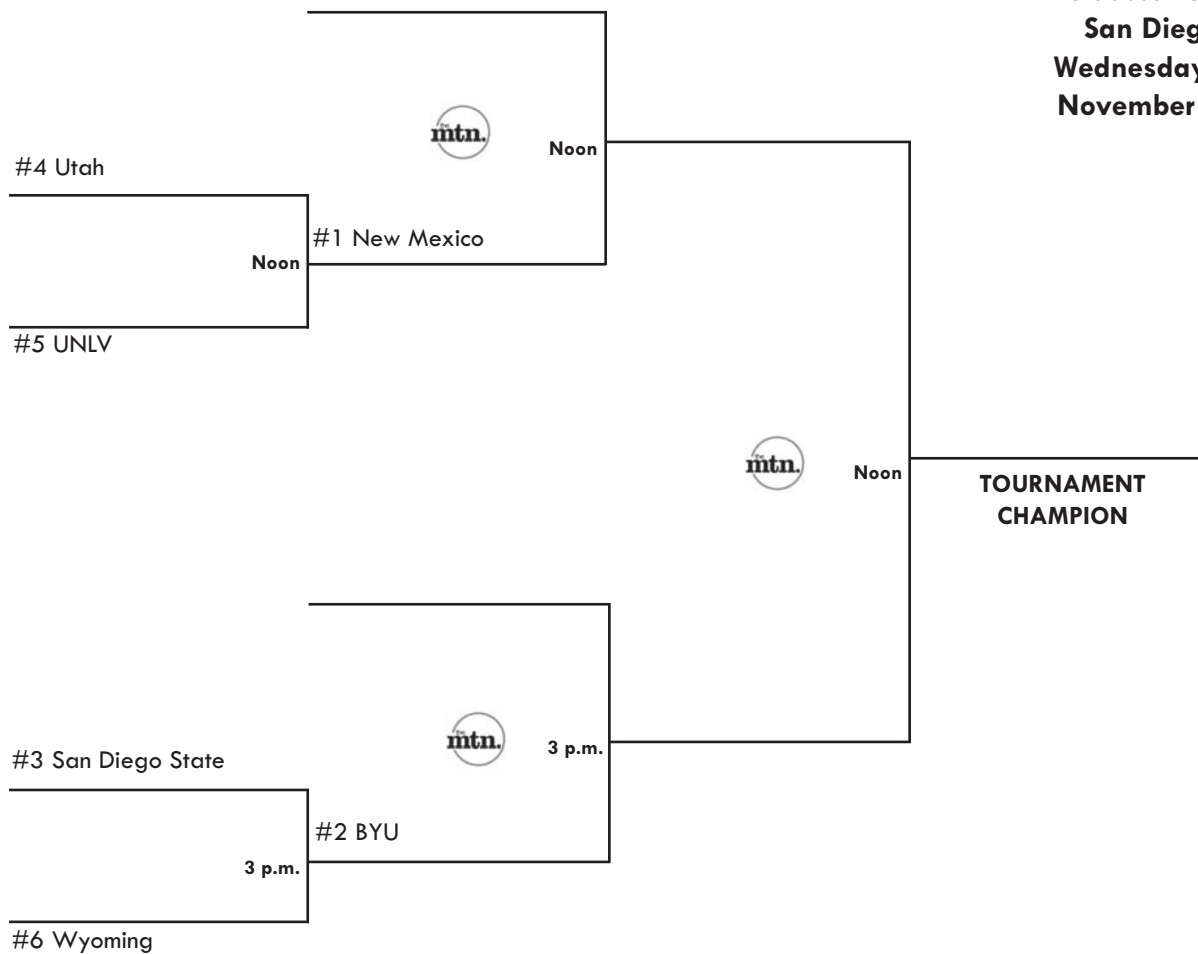

2010 MOUNTAIN WEST CONFERENCE WOMEN'S SOCCER CHAMPIONSHIP

MWC Soccer Championship
 San Diego, Calif.
 Wednesday-Saturday
 November 3-6, 2010

**Wednesday
November 3**

**Thursday
November 4**

**Saturday
November 6**