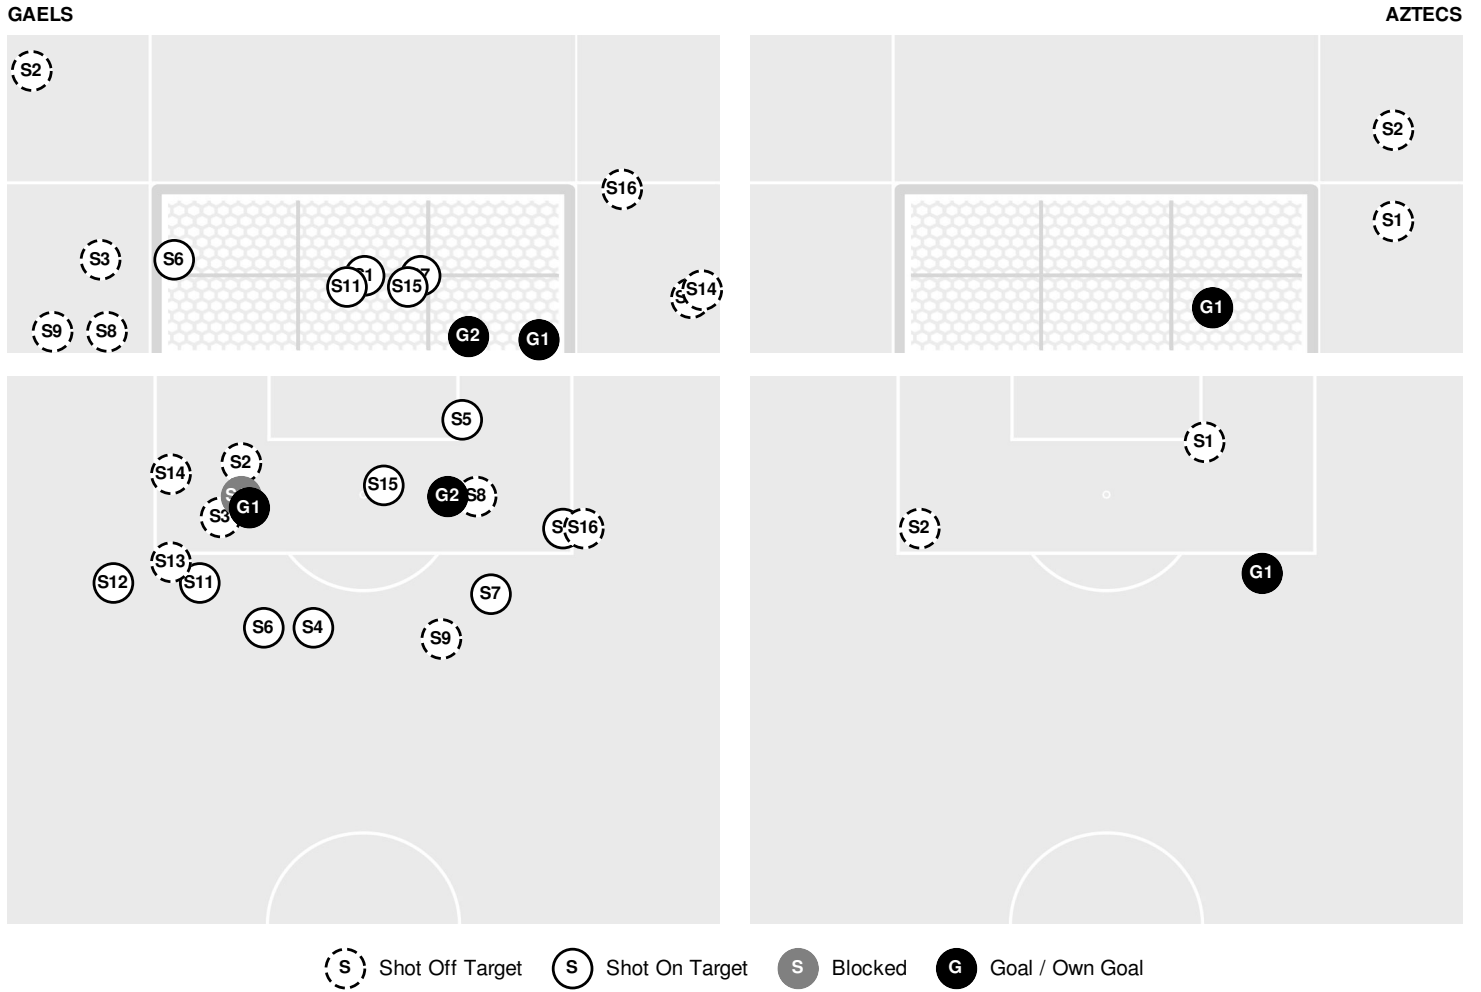

Official Soccer Shot Chart - Final
San Diego St. vs Saint Mary's (CA)

8/26/21 Saint Mary's Stadium, Moraga
2021-22 Women's Soccer

Match Time: 4:00 PM
Match Duration: 02:14
Attendance: 178

Officials: Mike Kampmeiner, Krzysztof Rogala, Cecilia Chavez

Shots by Half Intervals		1st Half	2nd Half
Gaels		7	11
Aztecs		2	1

Shot Chart

Shot Summary