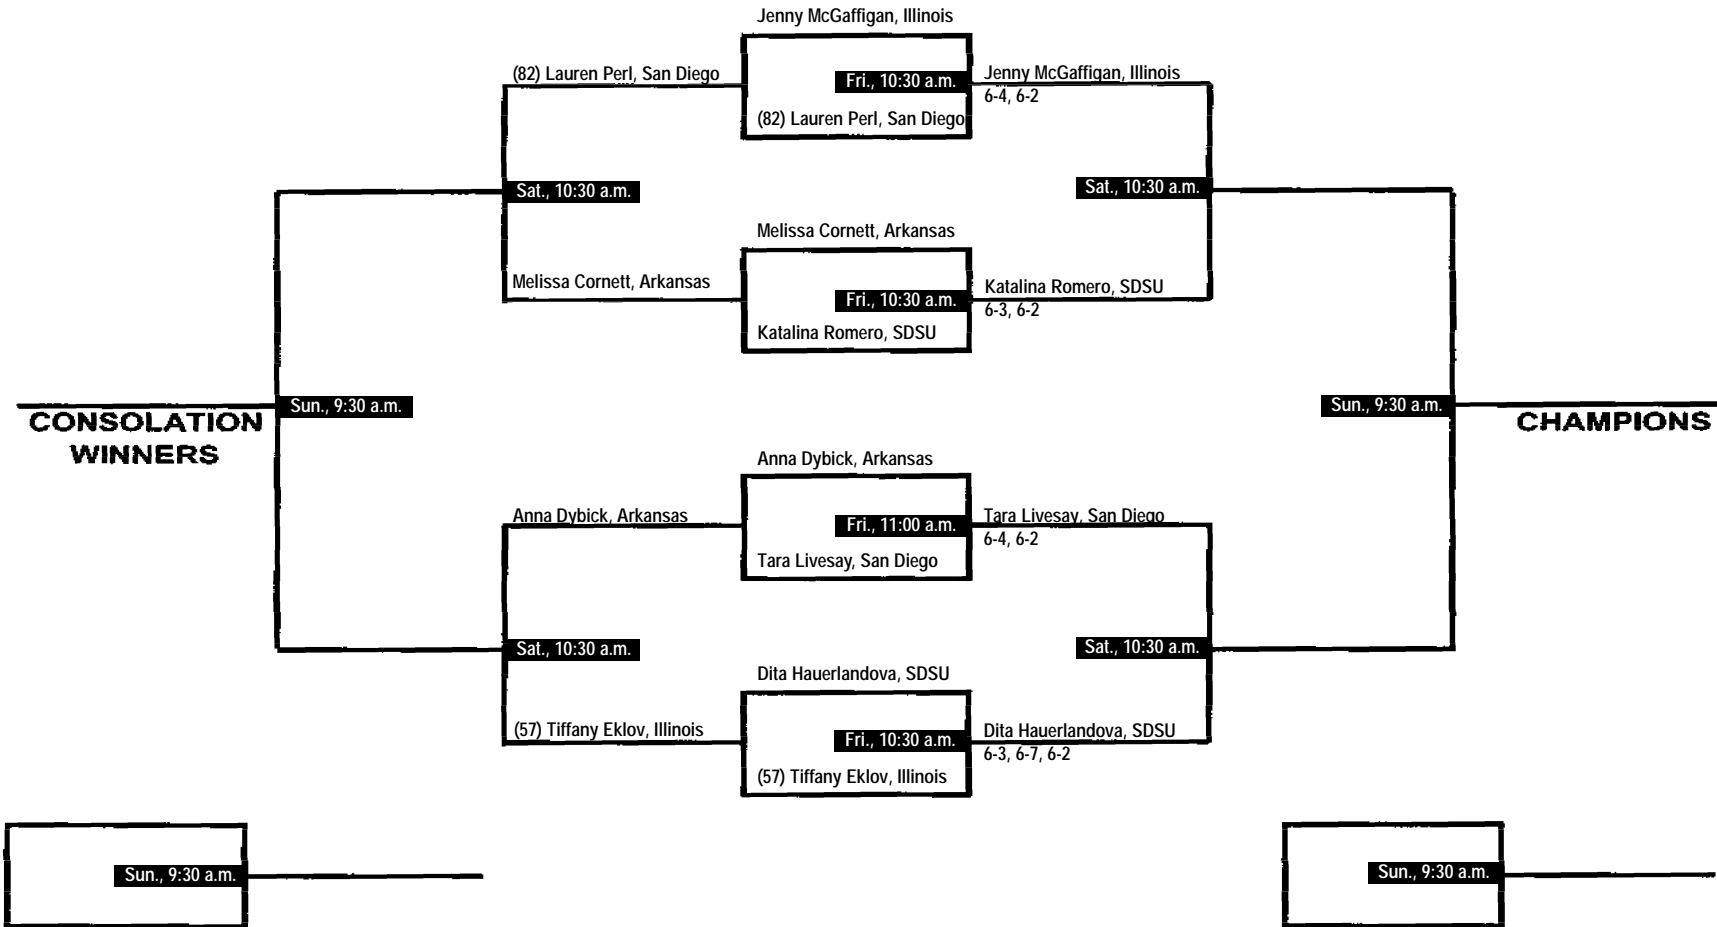

SDSU

san diego state

'03 Fall Classic Singles – Flight A

OCT. 3-5, 2003 • SDSU COURTS • SAN DIEGO, CALIF.

SDSU

san diego state

'03 Fall Classic Singles – Flight B

OCT. 3-5, 2003 • SDSU COURTS • SAN DIEGO, CALIF.

SDSU

san diego state

'03 Fall Classic Singles – Flight C

OCT. 3-5, 2003 • SDSU COURTS • SAN DIEGO, CALIF.

SDSU

san diego state

'03 Fall Classic Singles – Flight D

OCT. 3-5, 2003 • SDSU COURTS • SAN DIEGO, CALIF.