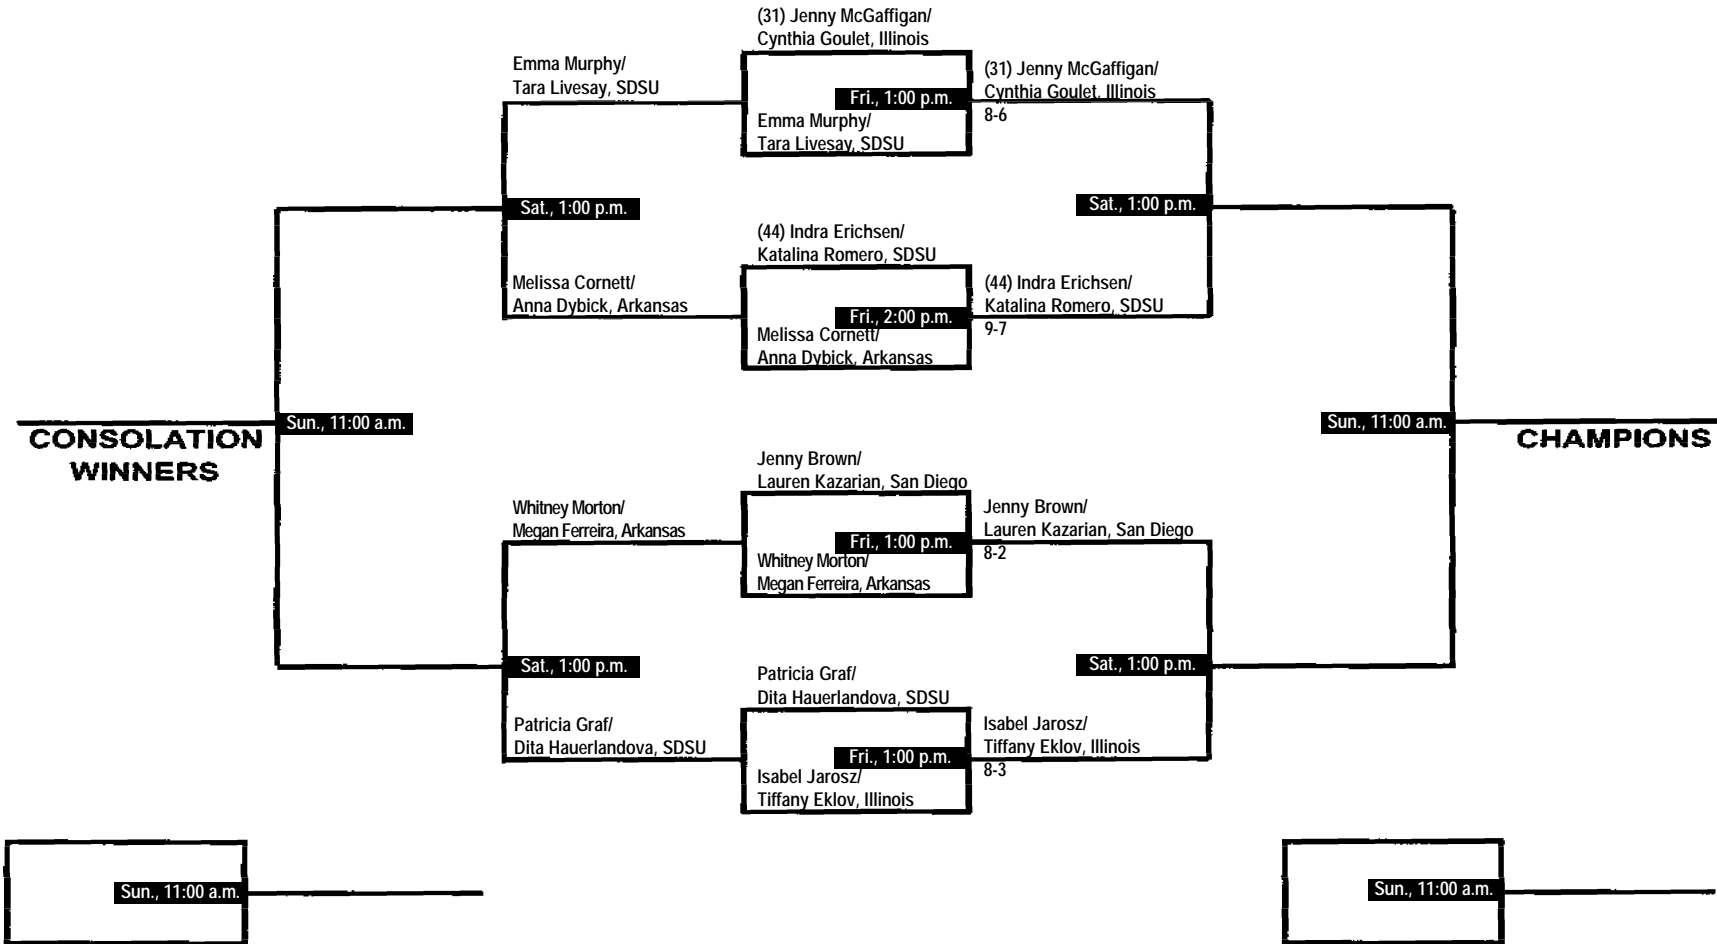

SDSU

san diego state

'03 Fall Classic Singles – Flight A

OCT. 3-5, 2003 • SDSU COURTS • SAN DIEGO, CALIF.

SDSU

san diego state

'03 Fall Classic Singles – Flight B

OCT. 3-5, 2003 • SDSU COURTS • SAN DIEGO, CALIF.

SDSU

san diego state

'03 Fall Classic Singles – Flight C

OCT. 3-5, 2003 • SDSU COURTS • SAN DIEGO, CALIF.

SDSU

san diego state

'03 Fall Classic Singles – Flight D

OCT. 3-5, 2003 • SDSU COURTS • SAN DIEGO, CALIF.

Friday

Emily Wang (Illinois) def. Jenna Anderson (USD), 6-4, 6-3

Saturday

Emily Wang (Illinois) vs. Julie Litrich (SDSU), 9 a.m.

Sunday

Julie Litrich (SDSU) vs. Jenna Anderson (USD), 8 a.m.

SDSU

san diego state

'03 Fall Classic Doubles – Flight A

OCT. 3-5, 2003 • SDSU COURTS • SAN DIEGO, CALIF.

SDSU

san diego state

'03 Fall Classic Doubles – Flight B

OCT. 3-5, 2003 • SDSU COURTS • SAN DIEGO, CALIF.