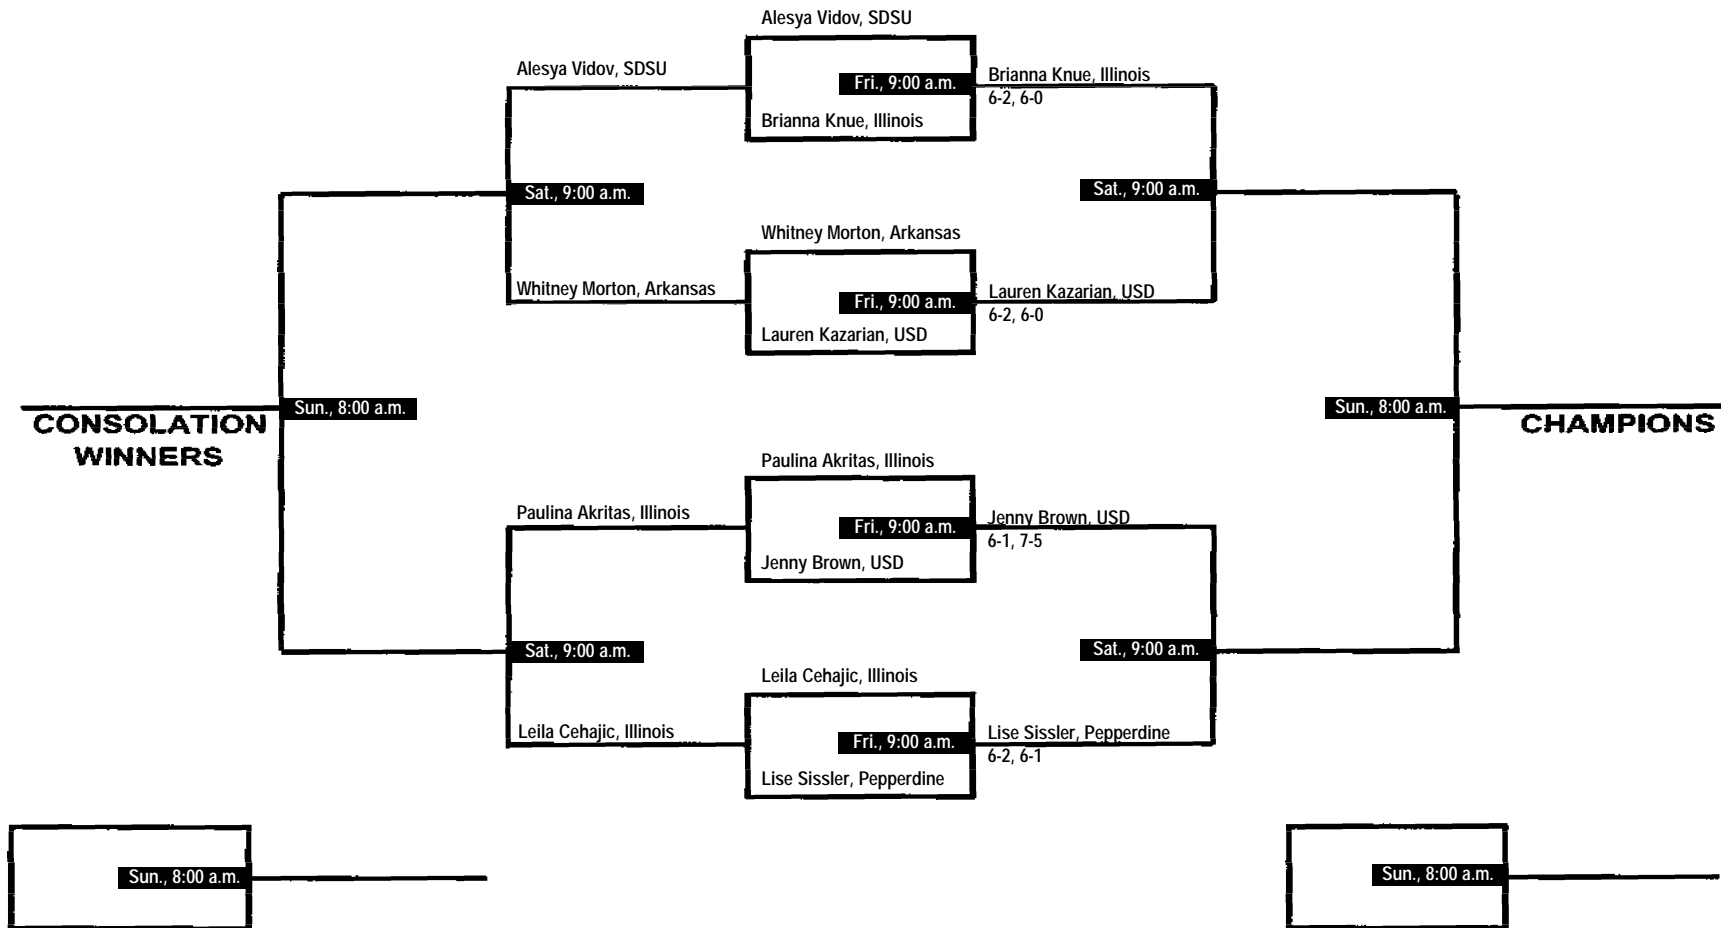

SDSU

san diego state

'03 Fall Classic Singles – Flight A

OCT. 3-5, 2003 • SDSU COURTS • SAN DIEGO, CALIF.

SDSU

san diego state

'03 Fall Classic Singles – Flight B

OCT. 3-5, 2003 • SDSU COURTS • SAN DIEGO, CALIF.

SDSU

san diego state

'03 Fall Classic Singles – Flight C

OCT. 3-5, 2003 • SDSU COURTS • SAN DIEGO, CALIF.

SDSU

san diego state

'03 Fall Classic Singles – Flight D

OCT. 3-5, 2003 • SDSU COURTS • SAN DIEGO, CALIF.

'03 Fall Classic Doubles – Flight A

OCT. 3-5, 2003 • SDSU COURTS • SAN DIEGO, CALIF.

SDSU

san diego state

'03 Fall Classic Doubles – Flight B

OCT. 3-5, 2003 • SDSU COURTS • SAN DIEGO, CALIF.