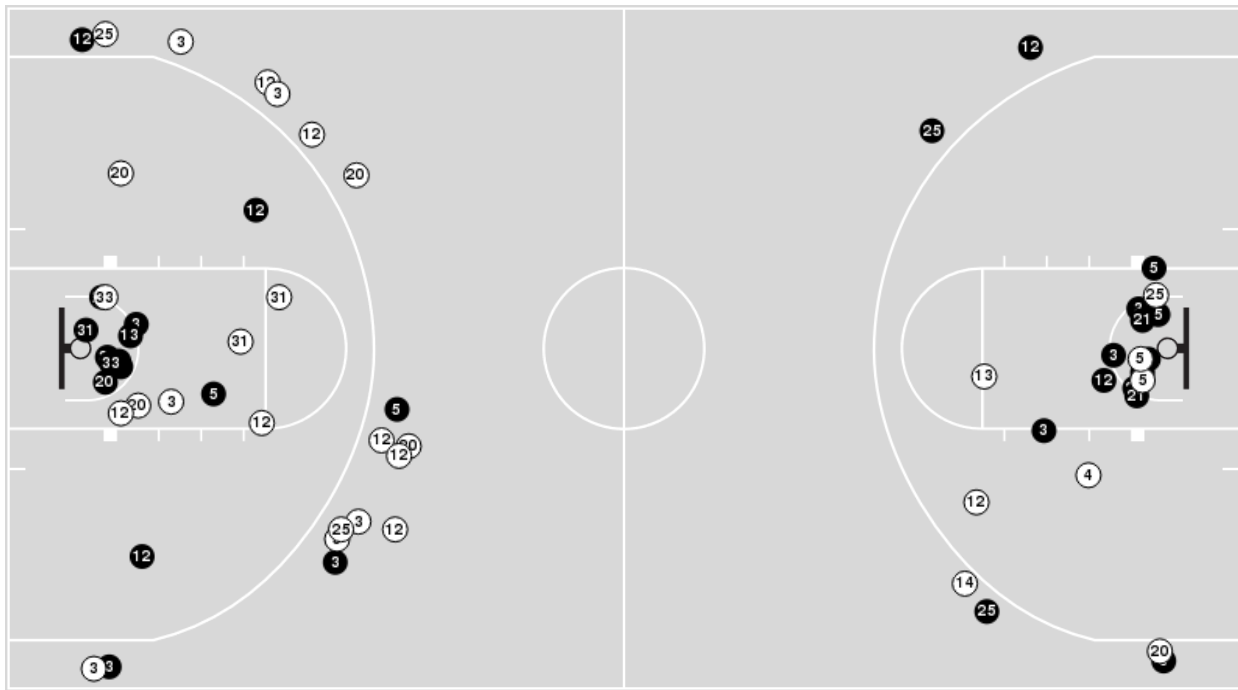

Officials: David Hall, Kelly Pfeifer, Chad Shepherd

Players => 0, 2, 3, 4, 5, 10, 11, 12, 13, 14, 20, 21, 24, 25, 31, 33, 42FG Types=>AllResults=>All

San Diego State

All Field Goals