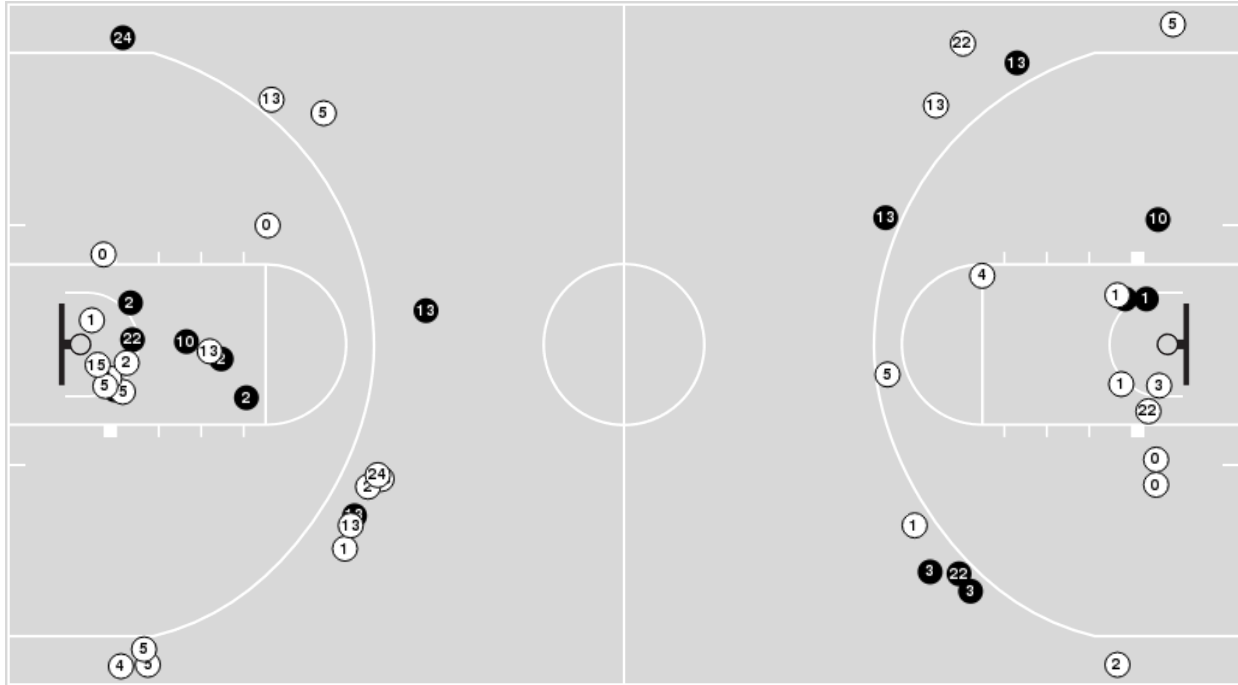

Players => 0, 1, 2, 3, 4, 5, 10, 13, 15, 21, 22, 23, 24, 30, 31, 33FG Types=>AllResults=>All

Kennesaw State

All Field Goals