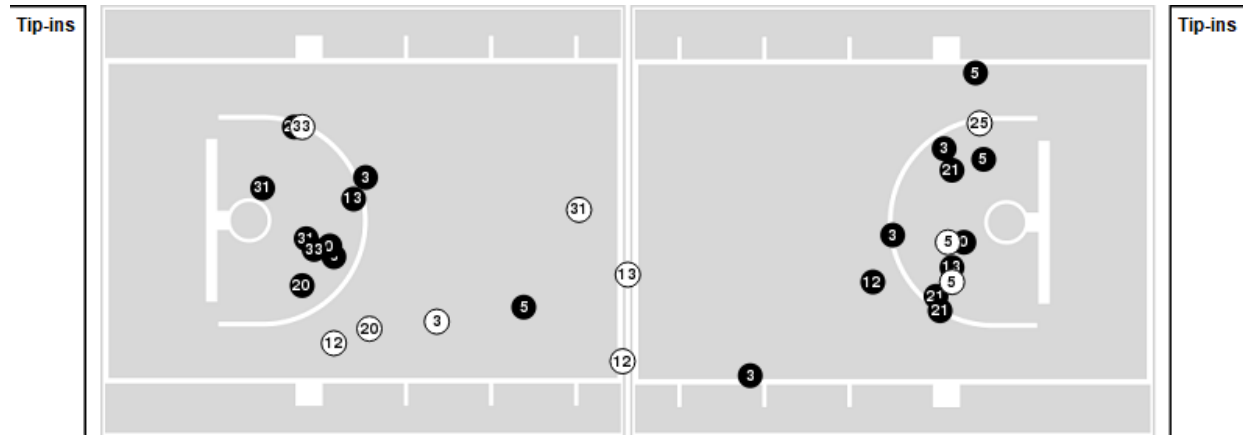

San Diego State

All Field Goals

Blow Up Chart

● Made ○ Missed N - Player Number

San Diego State	M/A	%
Field Goals	31/61	51
2 Points	23/37	62
3 Points	8/24	33
Free Throws	18/25	72

San Diego State	M/A	%
Points in the Paint	40 (20 / 30)	67
Fast Break Points	23 (15/18)	83
Second Chance Points	14 (8/13)	62
Effective FG%	57	