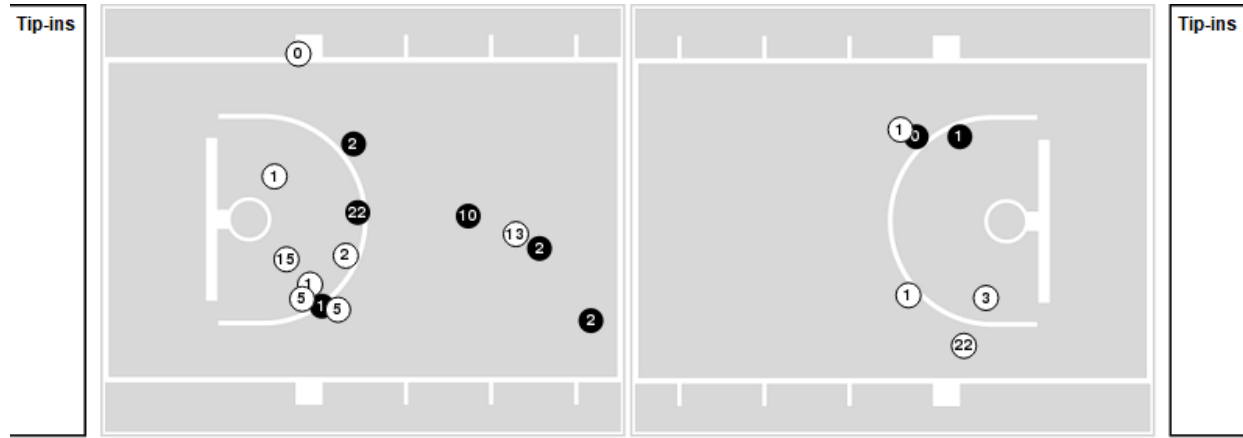

Blow Up Chart

● Made   ○ Missed   N - Player Number

Kennesaw State	M/A	%
Field Goals	17/49	35
2 Points	9/26	35
3 Points	8/23	35
Free Throws	12/20	60

Kennesaw State	M/A	%
Points in the Paint	16 (8 / 20)	40
Fast Break Points	4 (3/4)	75
Second Chance Points	2 (1/5)	20
Effective FG%	43