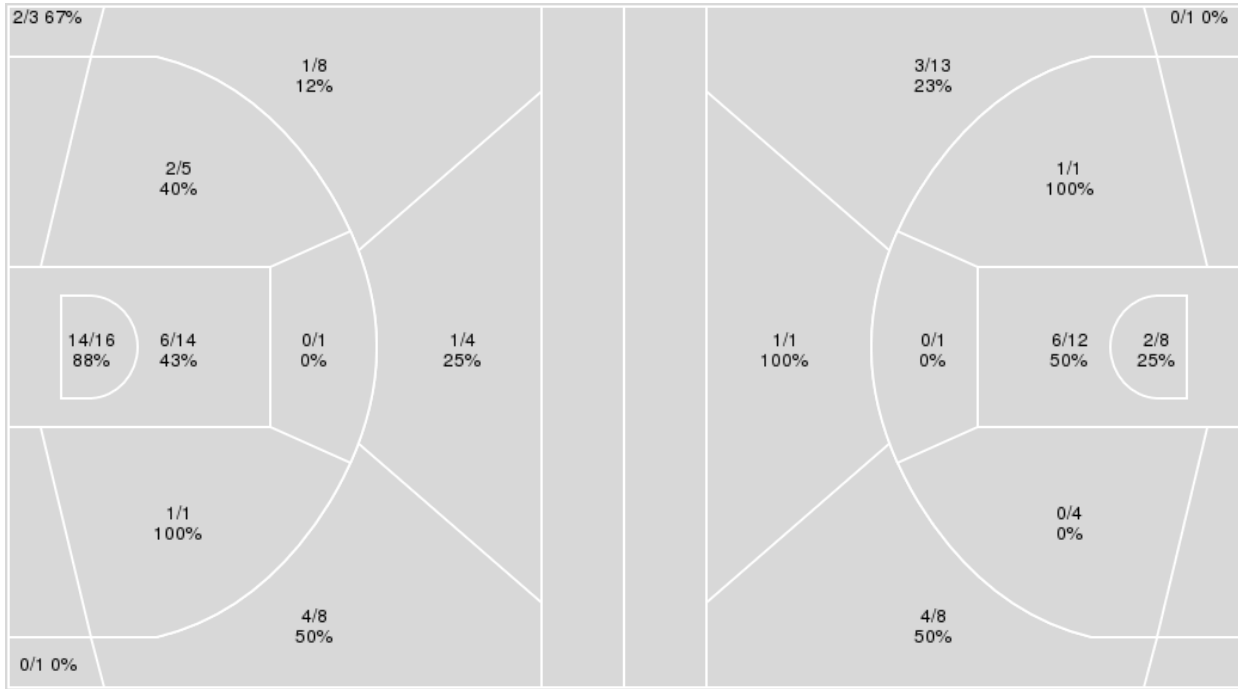

Officials: David Hall, Kelly Pfeifer, Chad Shepherd

{ Players => 0, 2, 3, 4, 5, 10, 11, 12, 13, 14, 20, 21, 24, 25, 31, 33, 42; }
FG Types => All; Results => All;

{ Players => 0, 1, 2, 3, 4, 5, 10, 13, 15, 21, 22, 23, 24, 30, 31, 33; }
FG Types => All; Results => All;

San Diego State

Kennesaw State

San Diego State	M/A	%
Field Goals	31/61	51
2 Points	23/37	62
3 Points	8/24	33
Free Throws	18/25	72

Kennesaw State	M/A	%
Field Goals	17/49	35
2 Points	9/26	35
3 Points	8/23	35
Free Throws	12/20	60