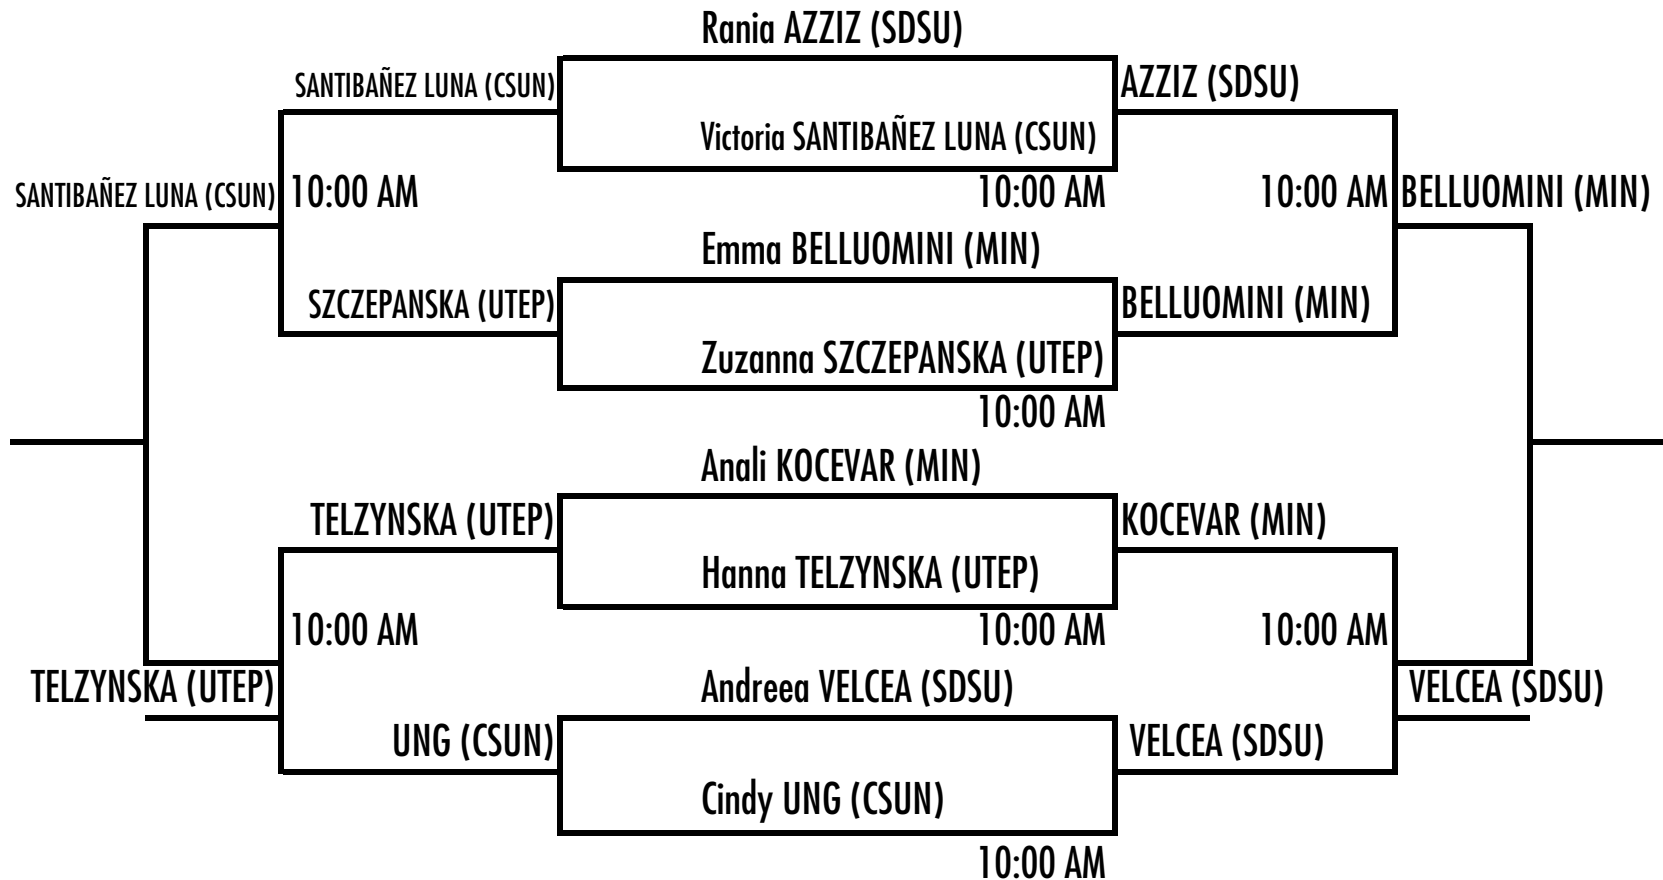

SDSU Fall Tennis Classic I

Sept. 29 - Oct. 1st, 2023 • Aztec Tennis Center

Singles - Black

SDSU Fall Tennis Classic I

Sept. 29 - Oct. 1st, 2023 • Aztec Tennis Center

Singles - White

SDSU Fall Tennis Classic I

Sept. 29 - Oct. 1st, 2023 • Aztec Tennis Center

Gray Singles Round Robin

Saturday

Emma JEWELL (UTEP) vs. Vitoria SOLIS URDIALES (CSUN) 10:00 AM

Tallia HARPER (CSUN) vs. Valentina DEL MARCO (GCU) 11:30 AM

Sofia DERMENJYAN (CSUN) vs. DeCora ANTOINE (UTEP) 11:30 AM

SDSU Fall Tennis Classic I

Sept. 29 - Oct. 1st, 2023 • Aztec Tennis Center

Doubles - Red

SDSU Fall Tennis Classic I

Sept. 29 - Oct. 1st, 2023 • Aztec Tennis Center

Doubles - Black (Saturday)

DEAIFI/DEL MARCO (GCU)	vs.	KOCEVAR/BELLUOMINI (MIN) DIBATTISTA/JEWELL (UTEP)	9:00 AM
SANTIBAÑEZ LUNA/UNG (CSUN)	vs.	HENNICAUX/ANTOINE (UTEP)	9:00 AM
MORATALLA SANZ/HARPER (CSUN)	vs.	KOCEVAR/BELLUOMINI (MIN)	9:00 AM