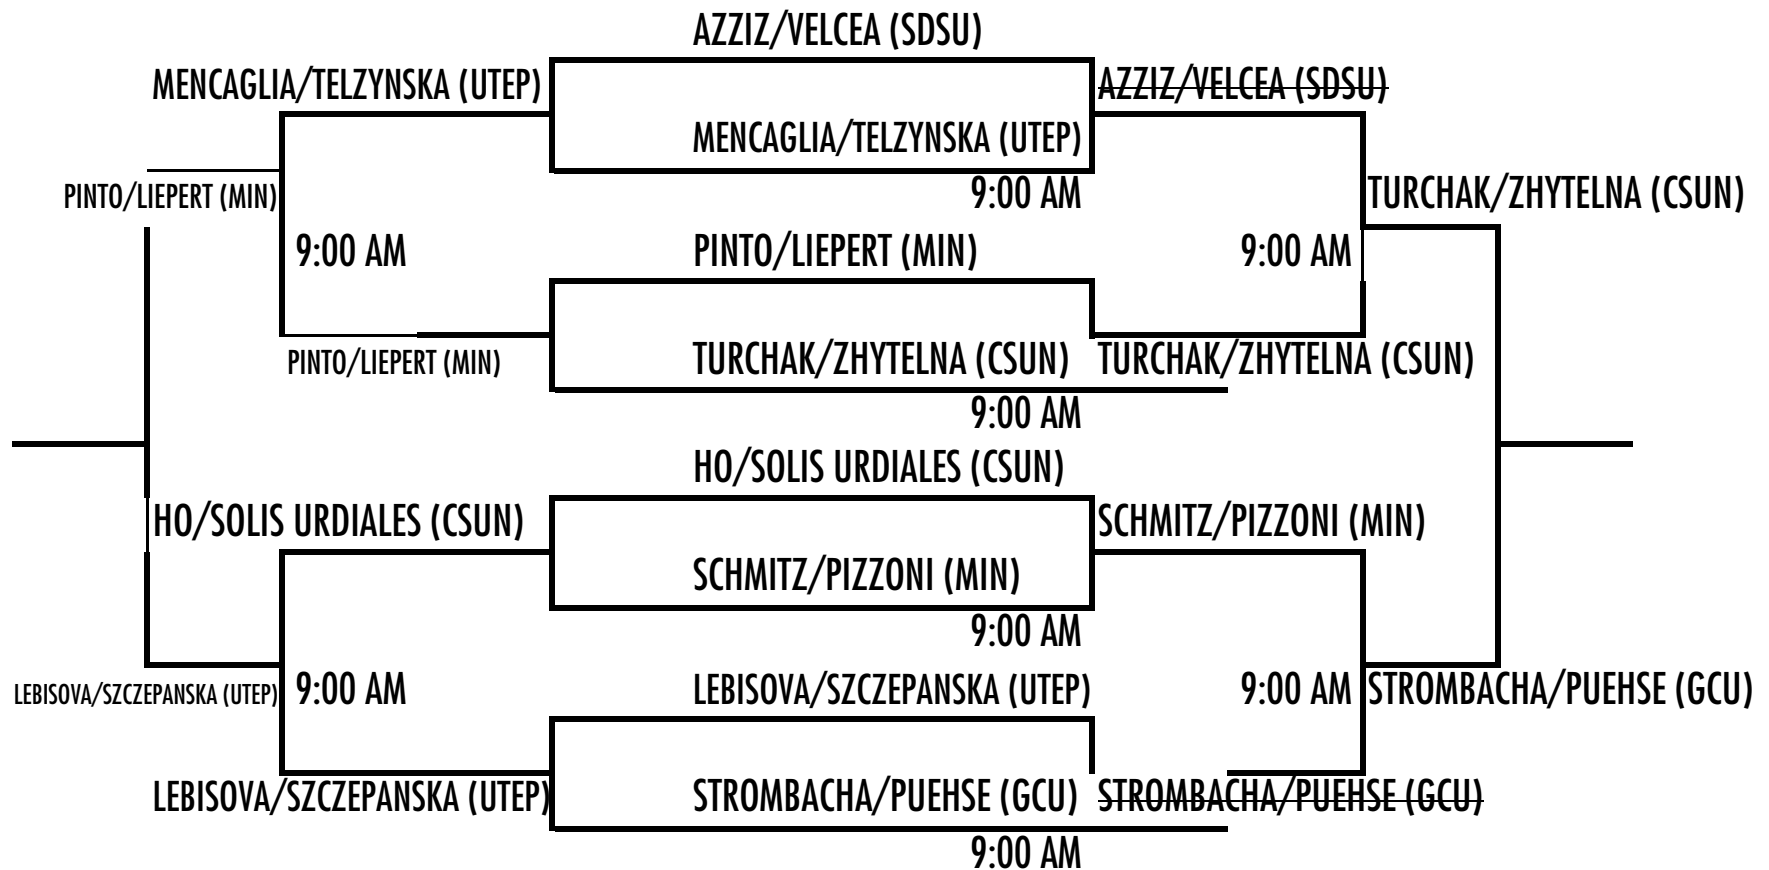

SDSU Fall Tennis Classic I

Sept. 29 - Oct. 1st, 2023 • Aztec Tennis Center

Singles - Black

SDSU Fall Tennis Classic I

Sept. 29 - Oct. 1st, 2023 • Aztec Tennis Center

Singles - White

SDSU Fall Tennis Classic I

Sept. 29 - Oct. 1st, 2023 • Aztec Tennis Center

Gray Singles Round Robin

Saturday

Emma JEWELL (UTEP) vs. Vitoria SOLIS URDIALES (CSUN) 10:00 AM

Tallia HARPER (CSUN) vs. Valentina DEL MARCO (GCU) 11:30 AM

Sofia DERMENJYAN (CSUN) vs. DeCora ANTOINE (UTEP) 11:30 AM

SDSU Fall Tennis Classic I

Sept. 29 - Oct. 1st, 2023 • Aztec Tennis Center

Doubles - Red

SDSU Fall Tennis Classic I

Sept. 29 - Oct. 1st, 2023 • Aztec Tennis Center

Doubles - Black (Saturday)

DEAIFI/DEL MARCO (GCU)	vs.	KOCEVAR/BELLUOMINI (MIN) DIBATTISTA/JEWELL (UTEP)	9:00 AM
SANTIBAÑEZ LUNA/UNG (CSUN)	vs.	HENNICAUX/ANTOINE (UTEP)	9:00 AM
MORATALLA SANZ/HARPER (CSUN)	vs.	KOCEVAR/BELLUOMINI (MIN)	9:00 AM