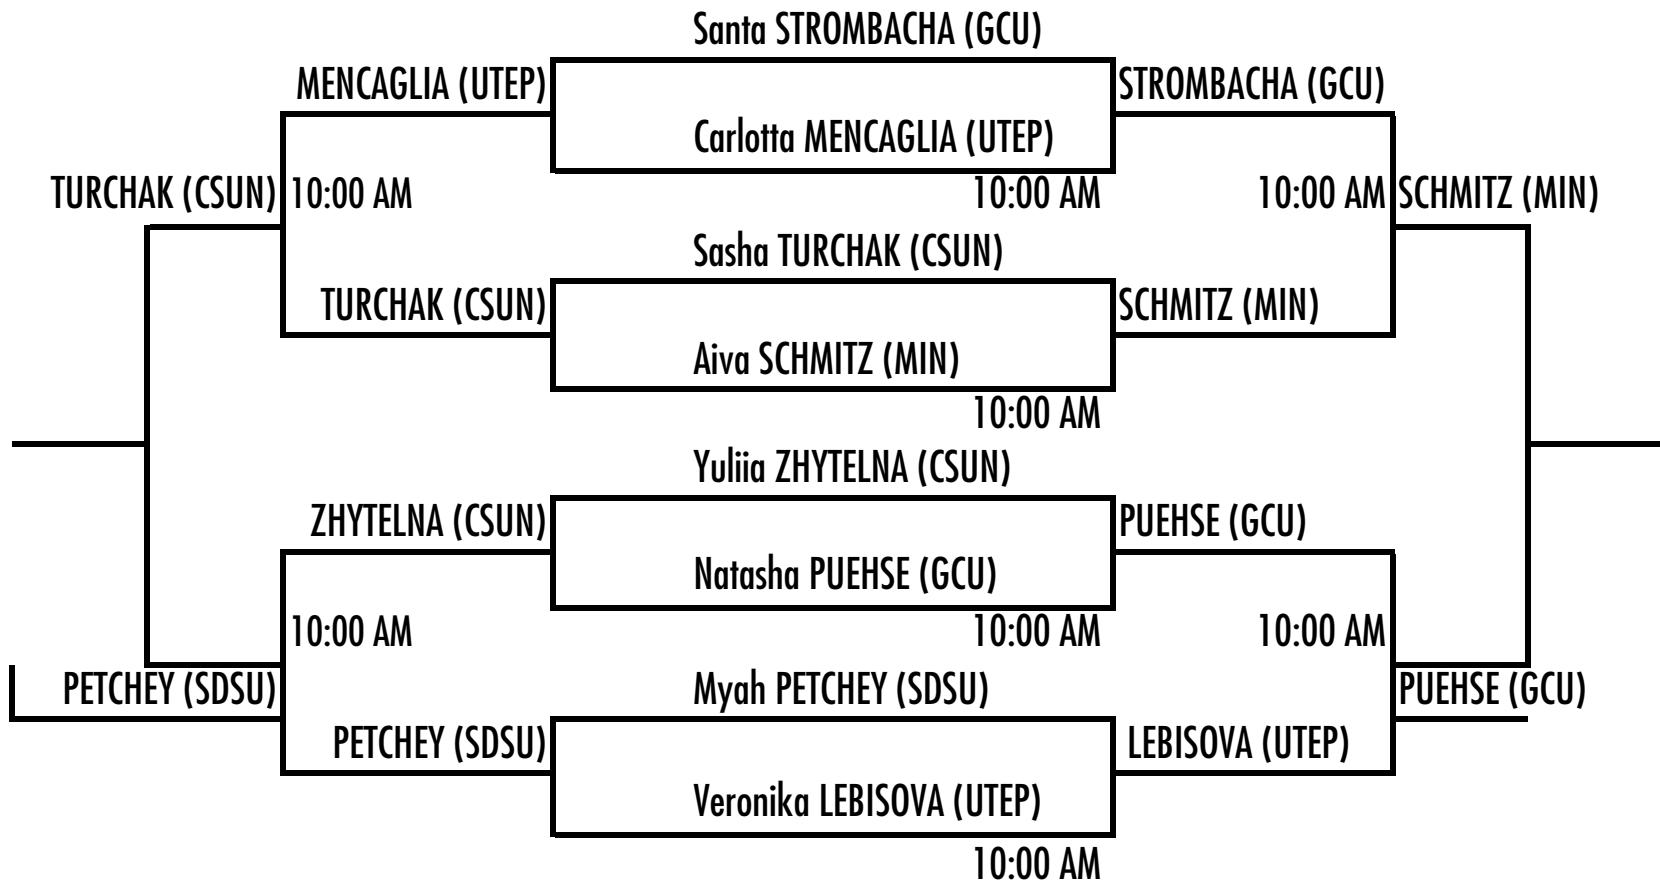

SDSU Fall Tennis Classic I

Sept. 29 - Oct. 1st, 2023 • Aztec Tennis Center

Singles - Black

SDSU Fall Tennis Classic I

Sept. 29 - Oct. 1st, 2023 • Aztec Tennis Center

Singles - White

SDSU Fall Tennis Classic I

Sept. 29 - Oct. 1st, 2023 • Aztec Tennis Center

Gray Singles Round Robin

Saturday

Emma JEWELL (UTEP) vs. Vitoria SOLIS URDIALES (CSUN) 10:00 AM

Tallia HARPER (CSUN) vs. Valentina DEL MARCO (GCU) 11:30 AM

Sofia DERMENJYAN (CSUN) vs. DeCora ANTOINE (UTEP) 11:30 AM

SDSU Fall Tennis Classic I

Sept. 29 - Oct. 1st, 2023 • Aztec Tennis Center

Doubles - Red

SDSU Fall Tennis Classic I

Sept. 29 - Oct. 1st, 2023 • Aztec Tennis Center

Doubles - Black (Saturday)

DEAIFI/DEL MARCO (GCU)	vs.	KOCEVAR/BELLUOMINI (MIN) DIBATTISTA/JEWELL (UTEP)	9:00 AM
SANTIBAÑEZ LUNA/UNG (CSUN)	vs.	HENNICAUX/ANTOINE (UTEP)	9:00 AM
MORATALLA SANZ/HARPER (CSUN)	vs.	KOCEVAR/BELLUOMINI (MIN)	9:00 AM