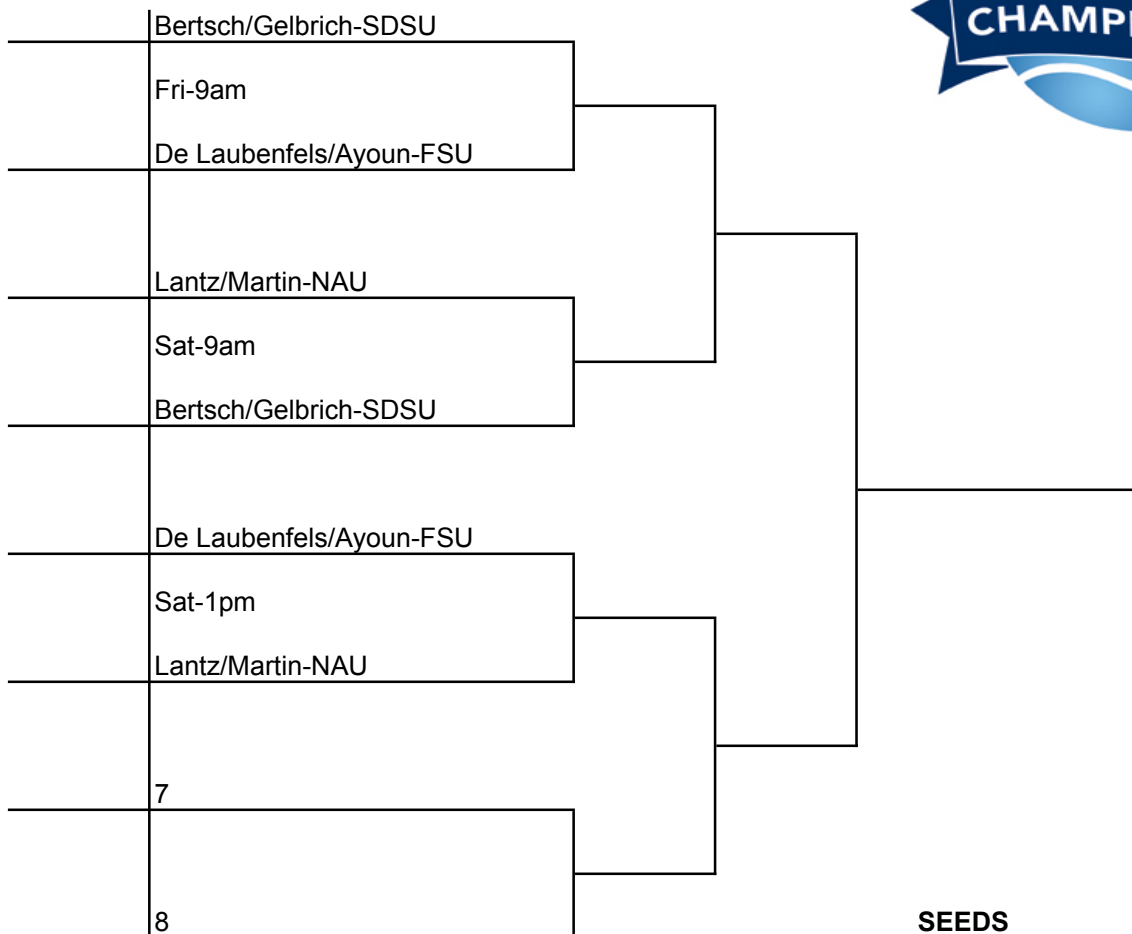

Easley memorial round-robin doubles

Hosted by Your School

SEEDS

1	
2	
3	
4	