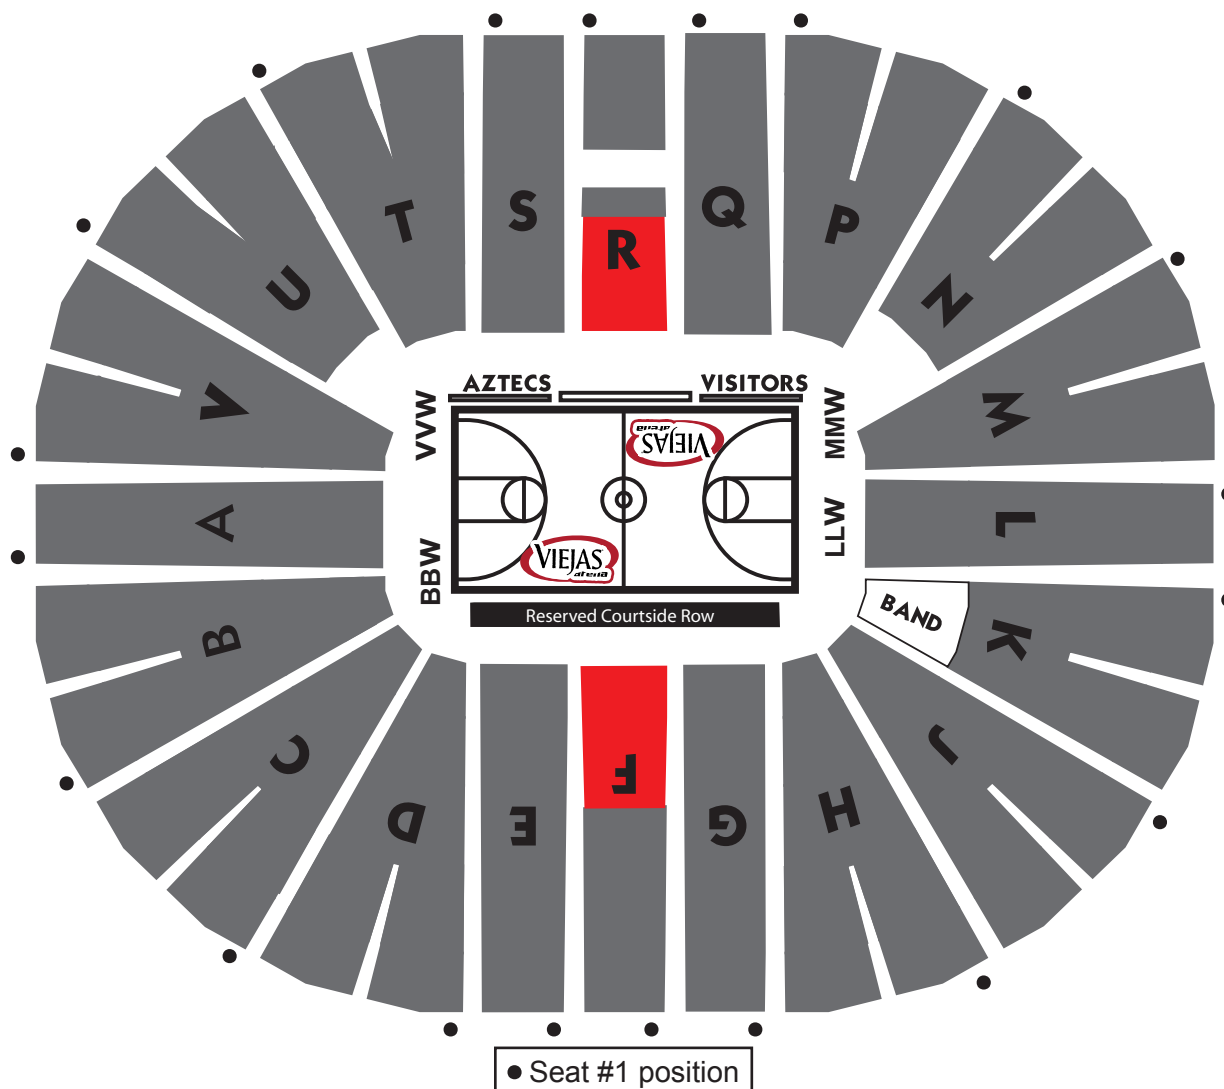

2013-14 AZTEC WOMEN'S BASKETBALL

SINGLE GAME PRICING

PRICING

Courtside Row	\$20
Reserved Seating	\$9
Section F - Row 1-12	
Section R - Row 6-12	
General Admission	\$6

SCHEDULE

TUE	11/5/13	Cal St San Marcos 6pm
		General Admission: \$4 each
MON	11/18/13	USD 6pm
SAT	11/23/13	South Carolina 1pm
SUN	12/15/13	UCLA 2pm
THU	12/19/13	Miami (OH) 6pm
SAT	12/28/13	Surf N Slam Day 1
		SDSU vs UCR 2pm
		NC State vs Kansas 4:30pm
MON	12/30/13	Surf N Slam Day 2
		Consolation Game 3:30pm
		Championship Game 6pm
THU	1/2/14	Colorado St 6pm
SAT	1/11/14	Air Force 2pm
WED	1/22/14	San Jose St 6pm
SAT	1/25/14	Utah St 2pm
SAT	2/5/14	Boise St 6pm
WED	2/12/14	Wyoming 6pm
SAT	2/22/14	New Mexico 2pm
SAT	3/1/14	Fresno St 2pm
TUE	3/4/14	UNLV 6pm

COURTSIDE ROW: On court seating facing the team benches

RESERVED: Sections F & R up to Row 12

GENERAL ADMISSION: First come-first serve seating in non-Reserved/non-Courtside Row areas