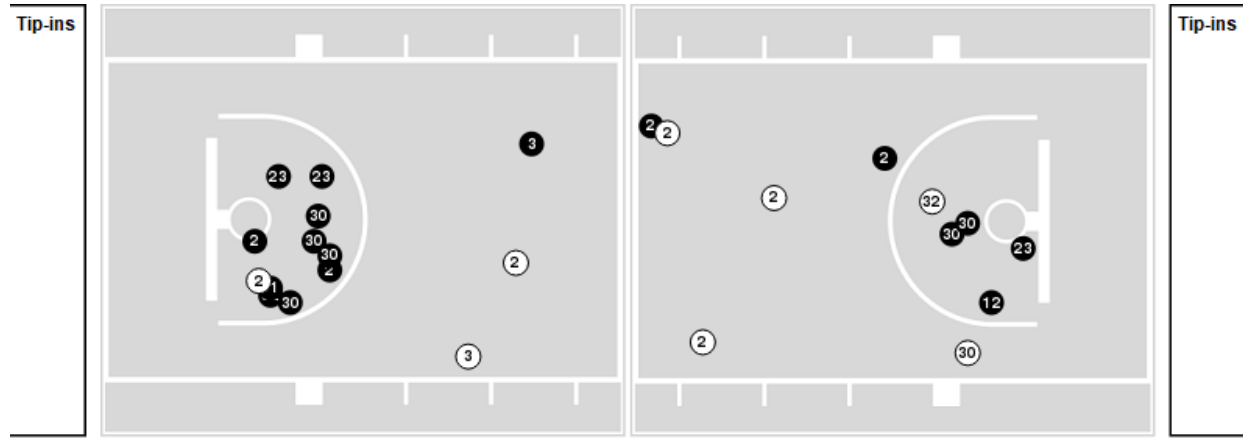

Blow Up Chart

● Made ○ Missed N - Player Number

Utah State	M/A	%
Field Goals	29/61	48
2 Points	18/28	64
3 Points	11/33	33
Free Throws	6/10	60

Utah State	M/A	%
Points in the Paint	34 (17 / 25)	68
Fast Break Points	8 (5/5)	100
Second Chance Points	12 (6/14)	43
Effective FG%	57