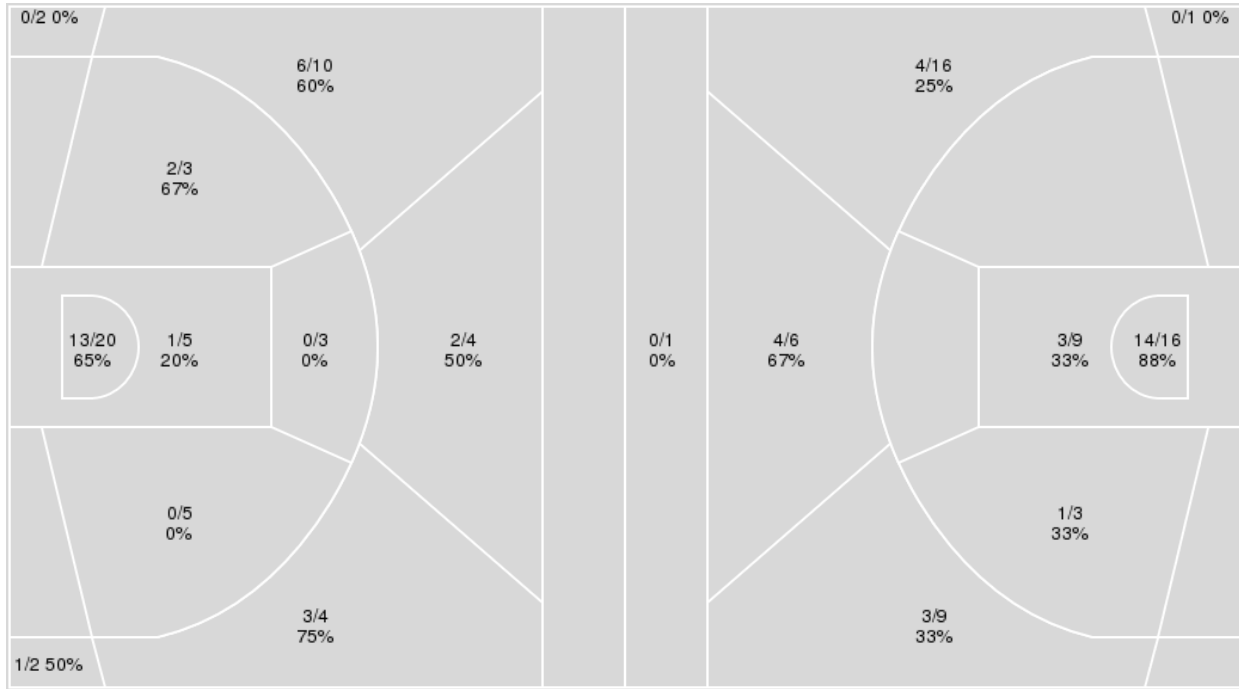

Officials: John Higgins, Doug Shows, Deron White

{ Players => All; } FG Types => All; Results => All;

{ Players => 0, 2, 3, 5, 11, 12, 13, 14, 15, 20, 21, 23, 24, 30, 32; } FG
Types => All; Results => All;

San Diego State

Utah State

San Diego State	M/A	%
Field Goals	28/58	48
2 Points	16/36	44
3 Points	12/22	55
Free Throws	17/20	85

Utah State	M/A	%
Field Goals	29/61	48
2 Points	18/28	64
3 Points	11/33	33
Free Throws	6/10	60