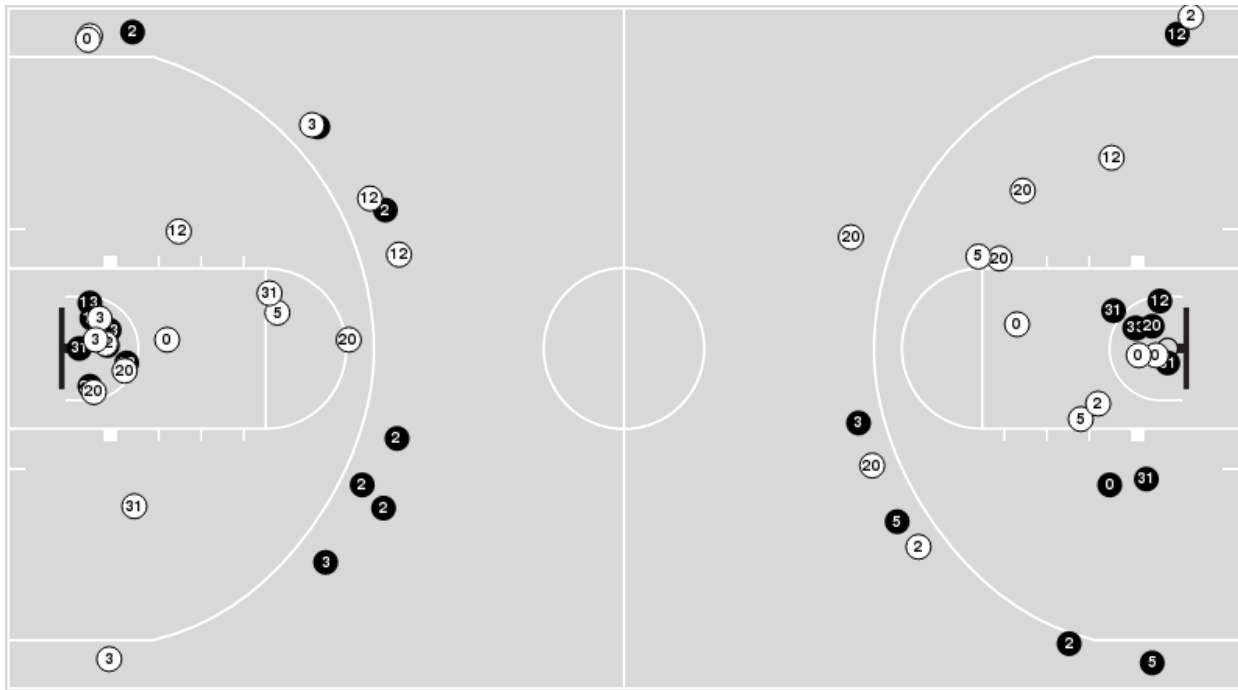

Officials: John Higgins, Doug Shows, Deron White

Players => AllFG Types=>AllResults=>All

San Diego State

All Field Goals