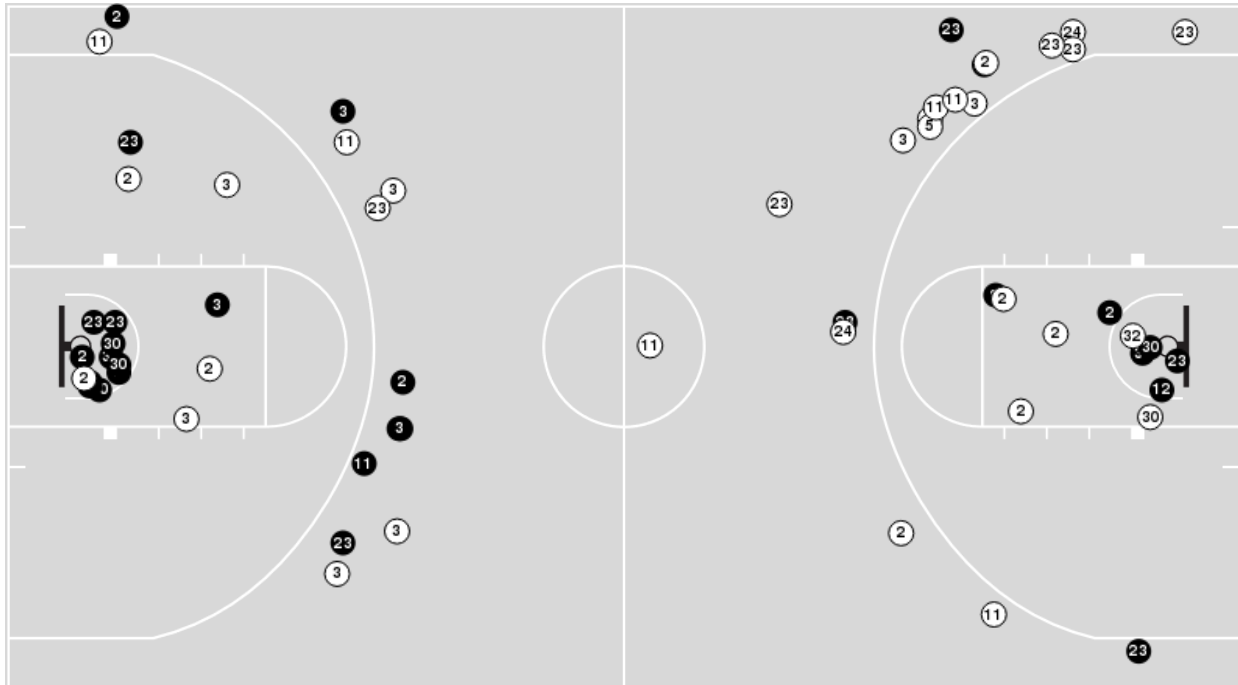

Players => 0, 2, 3, 5, 11, 12, 13, 14, 15, 20, 21, 23, 24, 30, 32FG Types=>AllResults=>All

Utah State

All Field Goals