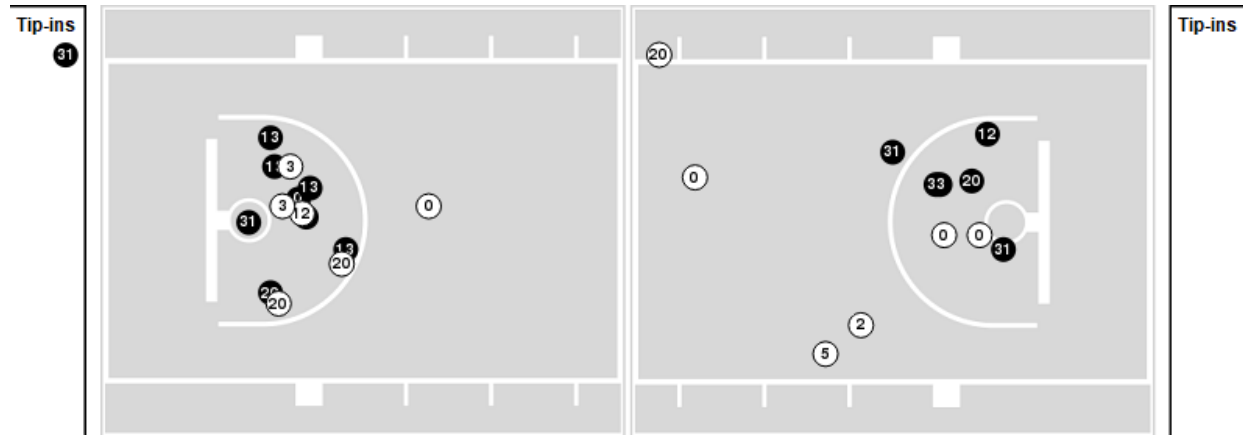

Blow Up Chart

N Made   **O** Missed   N - Player Number

San Diego State	M/A	%
Field Goals	28/58	48
2 Points	16/36	44
3 Points	12/22	55
Free Throws	17/20	85

San Diego State	M/A	%
Points in the Paint	28 (14 / 25)	56
Fast Break Points	10 (9/9)	100
Second Chance Points	17 (8/12)	67
Effective FG%	59