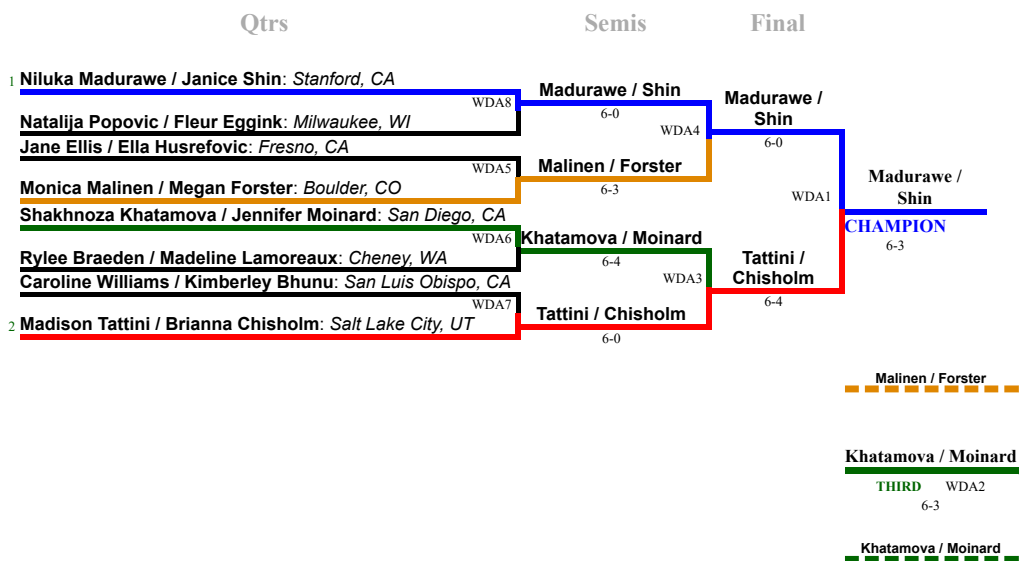

(WDA) Women's Doubles - Flight A

Single Elimination with Consolation

(cWDA) Women's Doubles - Flight A Consolation

Single Elimination Dropdown

Semis

Final

(cWDC) Women's Doubles - Flight C Consolation

Single Elimination Dropdown

Semis

Final

Marta Heinen / Stephanie Broussard: Eastern Washington University/Eastern Was			
Alexandrina Chinikova / Lesley Foe: Marquette University/Marquette University	cWDC4	Chinikova / Foe	
Agustina Rimoldi Godoy / Aesha Patel: San Diego State University/San Diego St		7-5	cWDC1 Lamoreaux / Dush
Anya Lamoreaux / Emily Dush: University Of Utah/University Of Utah	cWDC3	Lamoreaux / Dush	CHAMPION 6-3
		6-3	

 **Match Search**

11/9/2018 - 11/11/2018: SDSU Fall Classic

Flight: Women's Doubles - Match Play A

Participants	Flight	Draw Type	Round Match Num	Club Day / Time	Score
Match Total: 2 Abigail Mulbarger / Mia Smith San Diego, CA	(WMPAD) Women's Doubles: Match Play A	Single Elimination	(1)	Sun 4:51:58 PM	6-1
Def: Milica Novakovic / Elisabeth Desmarais					
Abigail Mulbarger / Mia Smith	(WMPAD) Women's Doubles: Match Play A	Single Elimination	(1)	Sun 5:52:41 PM	6-1
Def: Milica Novakovic / Elisabeth Desmarais					