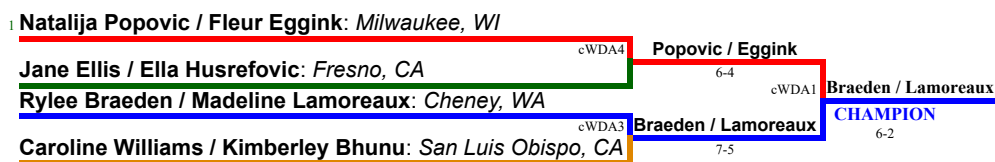

(WDA) Women's Doubles - Flight A

Single Elimination with Consolation

(cWDA) Women's Doubles - Flight A Consolation

Single Elimination Dropdown

Semis

Final

(cWDC) Women's Doubles - Flight C Consolation

Single Elimination Dropdown

Semis

Final

Marta Heinen / Stephanie Broussard: Eastern Washington University/Eastern Was			
Alexandrina Chinikova / Lesley Foe: Marquette University/Marquette University	cWDC4	Chinikova / Foe	
Agustina Rimoldi Godoy / Aesha Patel: San Diego State University/San Diego St		7-5	cWDC1 Lamoreaux / Dush
Anya Lamoreaux / Emily Dush: University Of Utah/University Of Utah	cWDC3	Lamoreaux / Dush	CHAMPION 6-3
		6-3	