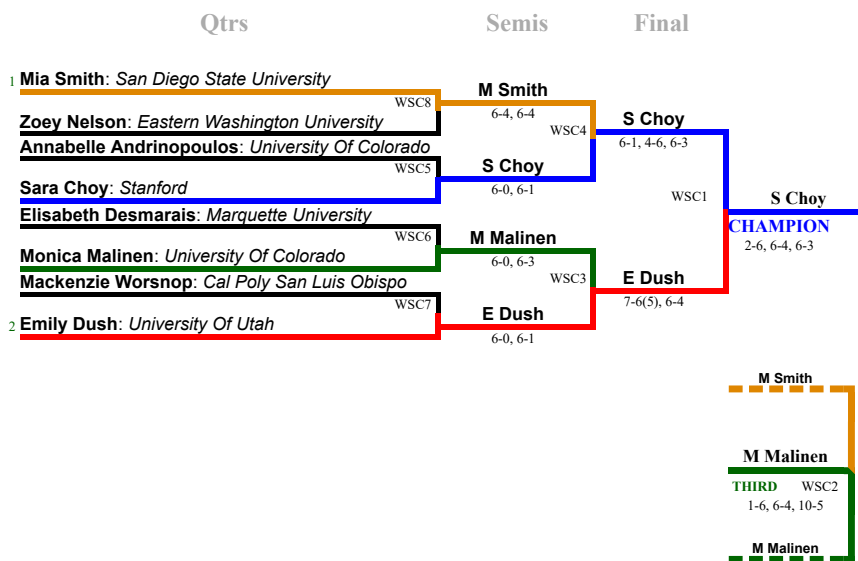

R2sports.com

(cWSA) Women's Singles - Flight A Consolation

Single Elimination Dropdown

Semis

Final

(WSB) Women's Singles - Flight B

Single Elimination with Consolation

(cWSB) Women's Singles - Flight B Consolation

Single Elimination Dropdown

Semis

Final

(WSC) Women's Singles - Flight C

Single Elimination with Consolation

(cWSC) Women's Singles - Flight C Consolation

Single Elimination Dropdown

Semis

Final

(WSD) Women's Singles - Flight D

Single Elimination with Consolation

Qtrs

Semis

Final

(cWSD) Women's Singles - Flight D Consolation

Single Elimination Dropdown