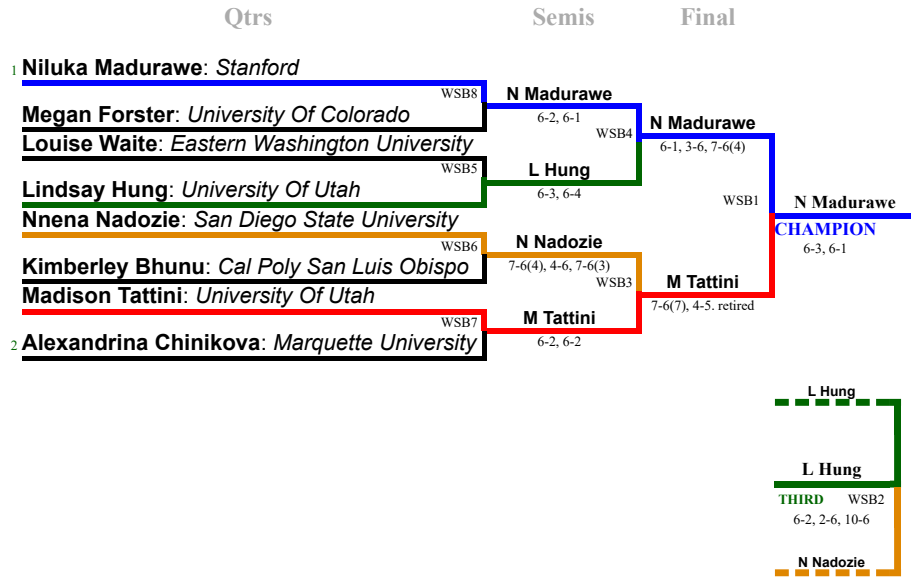

Semis

Final

Marta Heinen / Stephanie Broussard: Eastern Washington University/Eastern Was			
Alexandrina Chinikova / Lesley Foe: Marquette University/Marquette University	cWDC4	Chinikova / Foe	
Agustina Rimoldi Godoy / Aesha Patel: San Diego State University/San Diego St		7-5	cWDC1 Lamoreaux / Dush
Anya Lamoreaux / Emily Dush: University Of Utah/University Of Utah	cWDC3	Lamoreaux / Dush	CHAMPION 6-3
		6-3	

R2sports.com

Match Search

11/9/2018 - 11/11/2018: SDSU Fall Classic

Flight: Women's Doubles - Match Play B

Participants	Flight	Draw Type	Round Match Num	Club	Day / Time	Score
TotalSubGroup1	(WMPBD) Women's Doubles: Match Play B					
Emma Higuchi / Sara Choy Def. Mackenzie Worsnop / Susanne Boyden	(WMPBD) Women's Doubles: Match Play B	Single Elimination	(1)	clubCode30965	Sun 5:09:32 PM	7-6(6)

R2sports.com

(cWSA) Women's Singles - Flight A Consolation

Single Elimination Dropdown

Semis

Final

(WSB) Women's Singles - Flight B

Single Elimination with Consolation

(cWSB) Women's Singles - Flight B Consolation

Single Elimination Dropdown

Semis

Final

(WSC) Women's Singles - Flight C

Single Elimination with Consolation

(cWSC) Women's Singles - Flight C Consolation

Single Elimination Dropdown

Semis