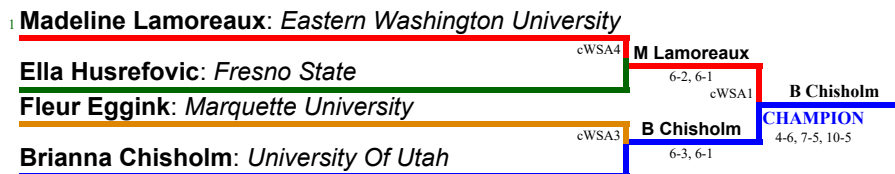

R2sports.com

Match Search

11/9/2018 - 11/11/2018: SDSU Fall Classic

Flight: Women's Doubles - Match Play B

Participants	Flight	Draw Type	Round Match Num	Club	Day / Time	Score
TotalSubGroup1	(WMPBD) Women's Doubles: Match Play B					
Emma Higuchi / Sara Choy Def. Mackenzie Worsnop / Susanne Boyden	(WMPBD) Women's Doubles: Match Play B	Single Elimination	(1)	clubCode30965	Sun 5:09:32 PM	7-6(6)

R2sports.com

(cWSA) Women's Singles - Flight A Consolation

Single Elimination Dropdown

Semis

Final

(WSB) Women's Singles - Flight B

Single Elimination with Consolation

(cWSB) Women's Singles - Flight B Consolation

Single Elimination Dropdown

Semis

Final

(WSC) Women's Singles - Flight C

Single Elimination with Consolation

(cWSC) Women's Singles - Flight C Consolation

Single Elimination Dropdown

Semis