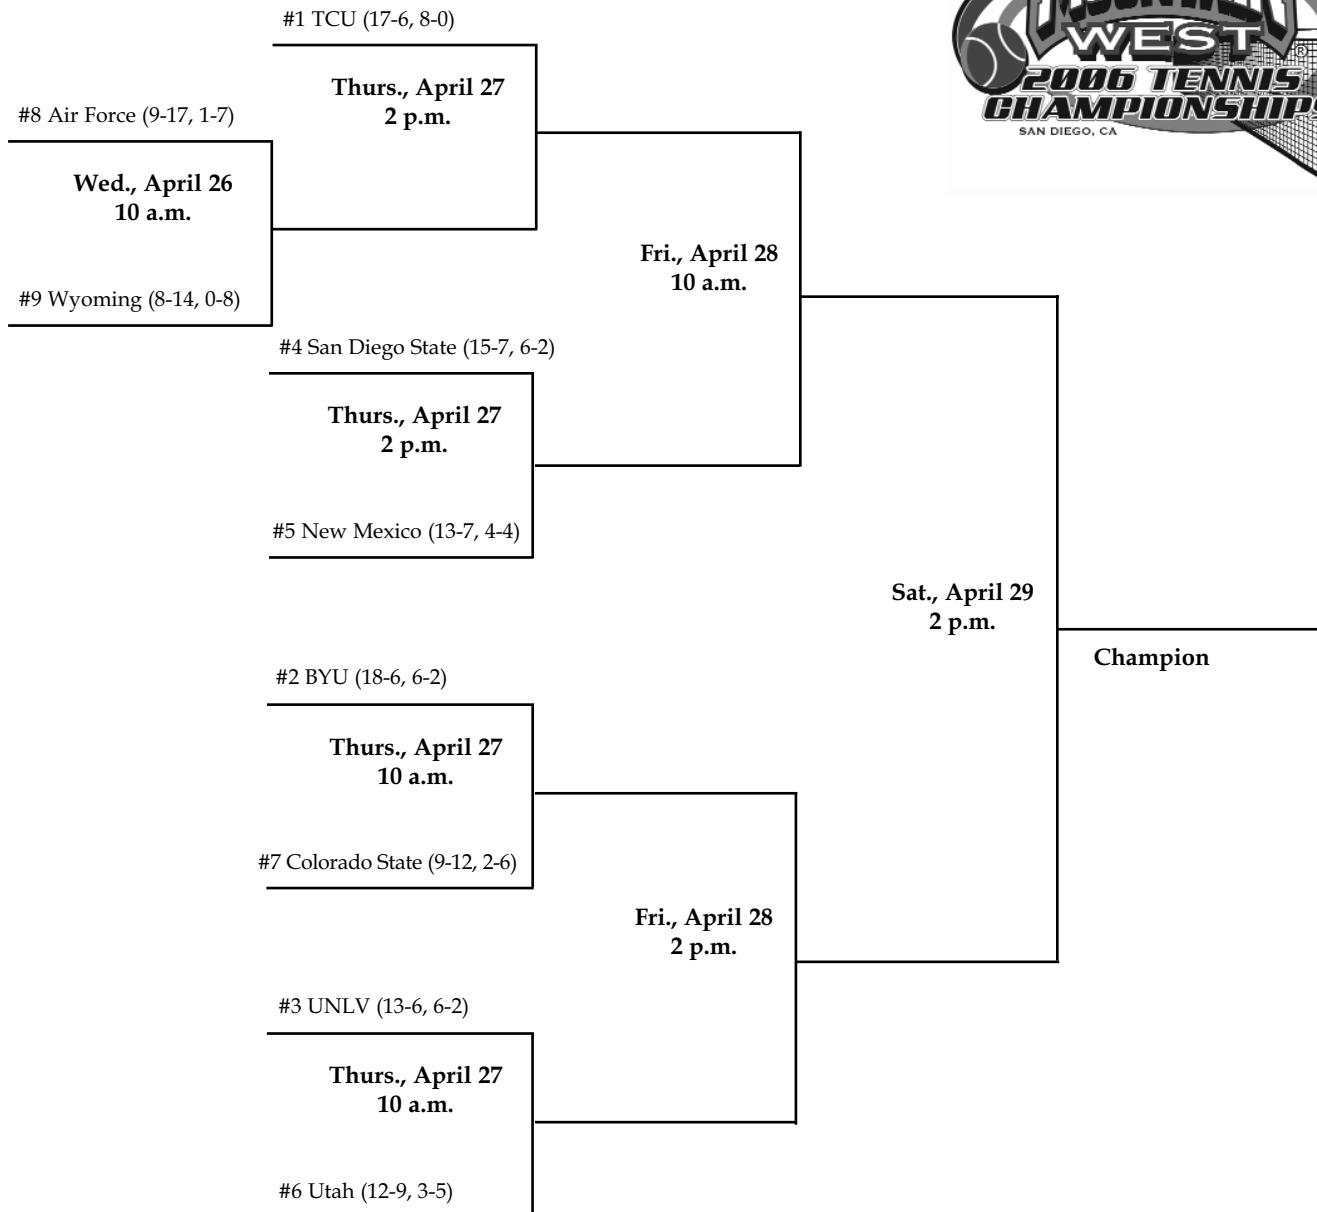

MOUNTAIN WEST CONFERENCE WOMEN'S TENNIS CHAMPIONSHIP

BARNES TENNIS CENTER - SAN DIEGO, CALIF.

SAN DIEGO STATE UNIVERSITY, HOST

APRIL 26-29, 2006

All times Pacific Time.

NOTE: Tie break procedures determined the No. 2, No. 3 and No. 4 seeds.