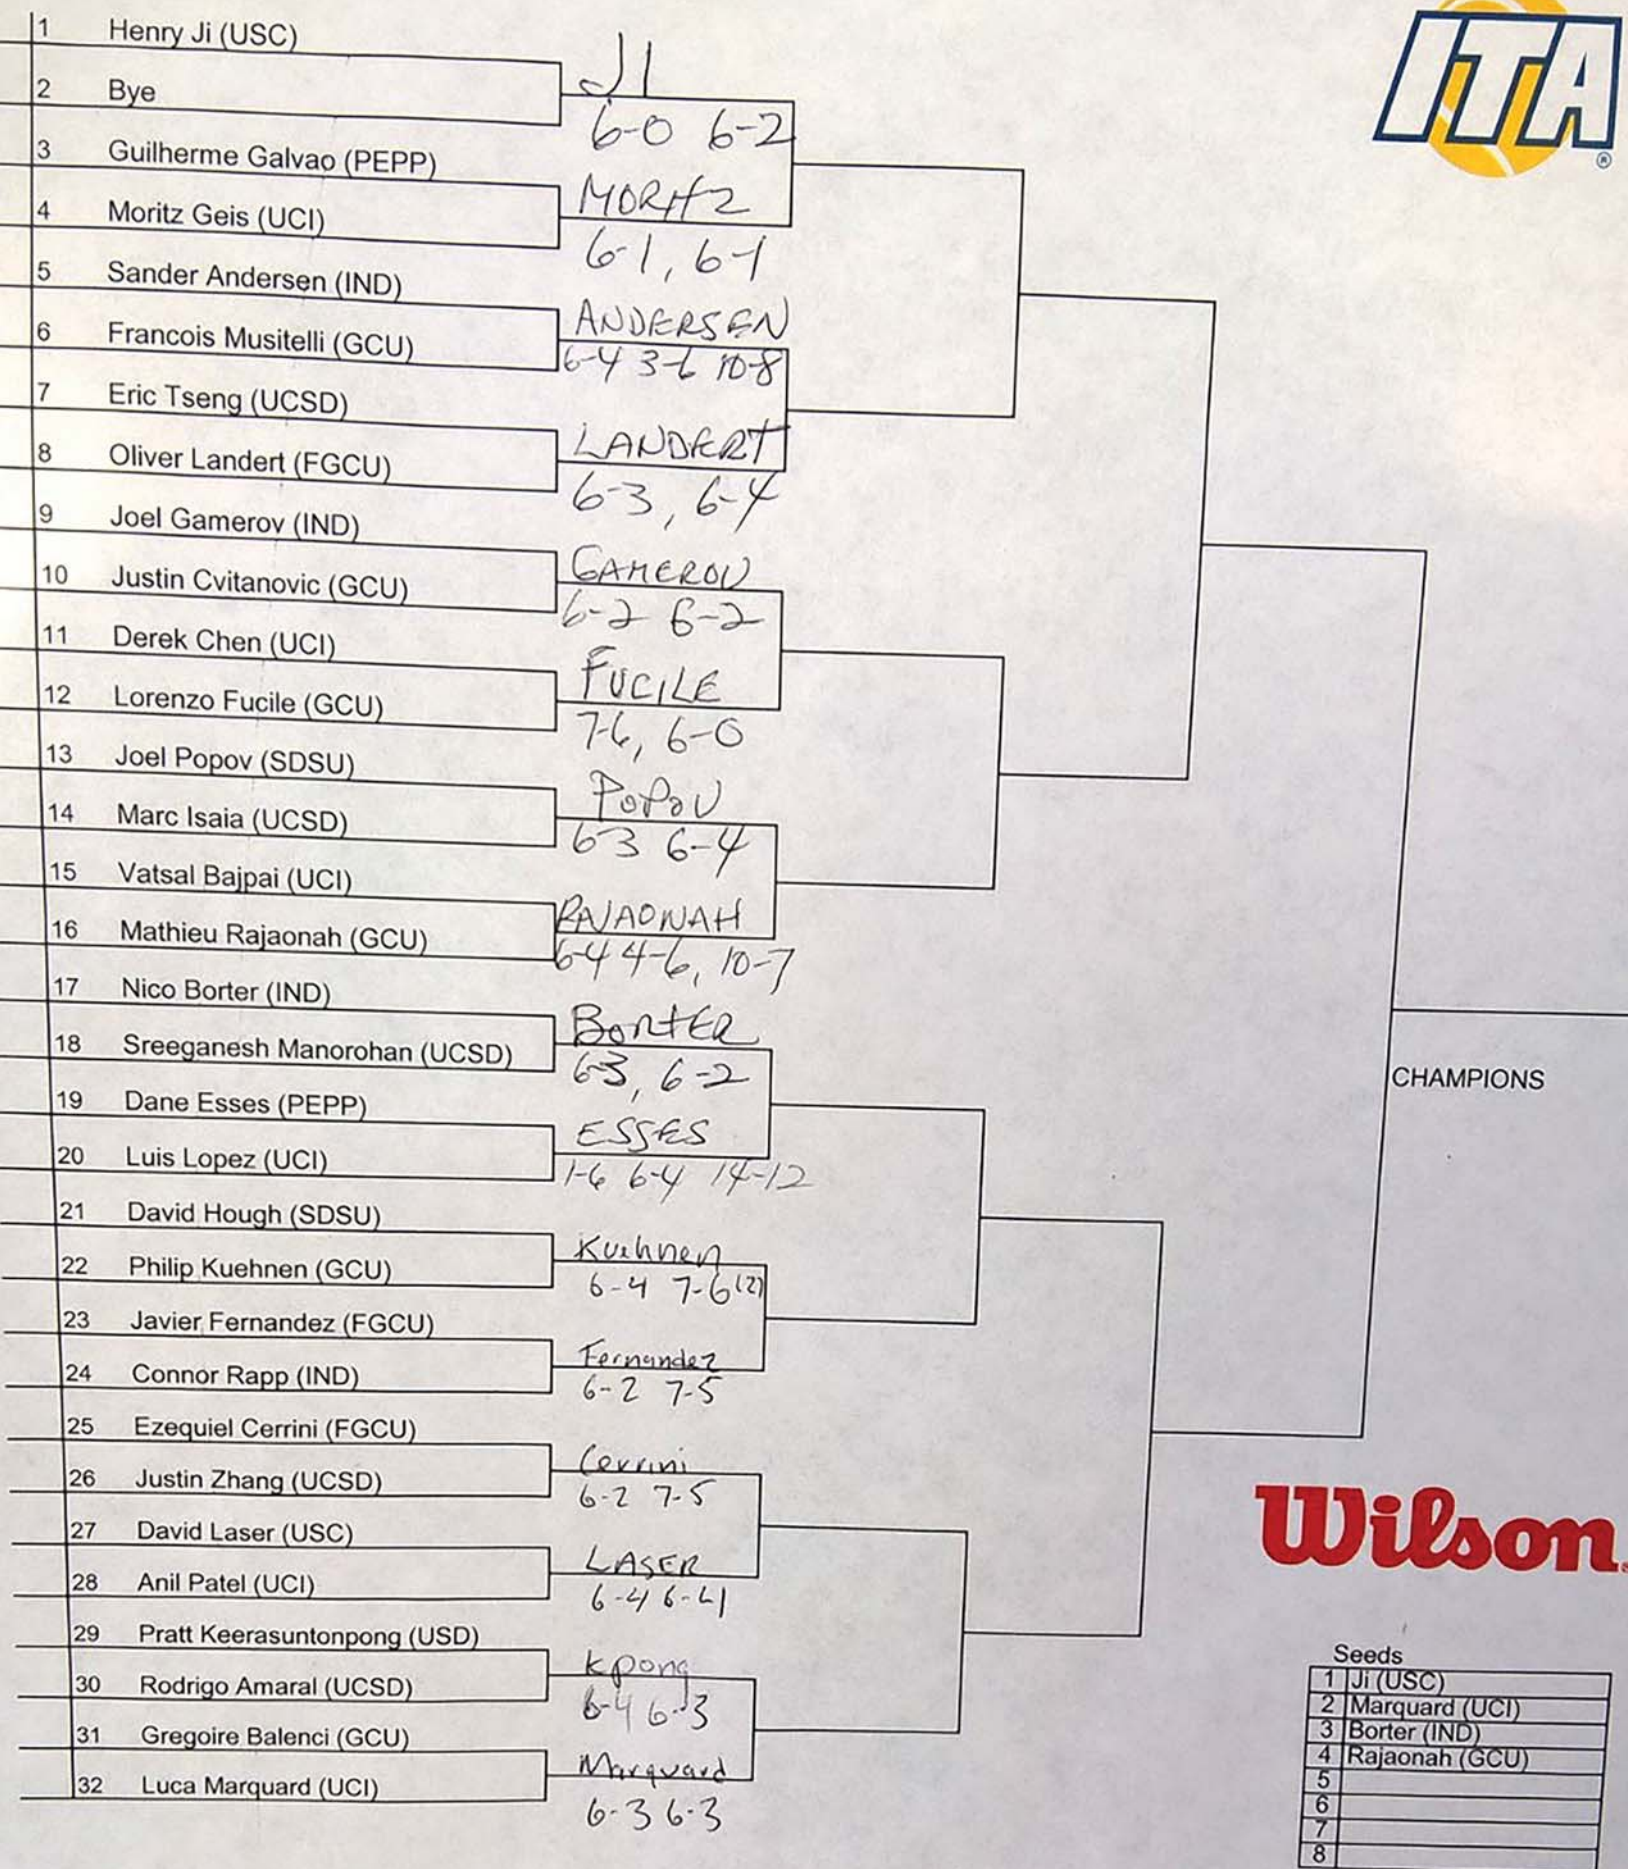

[San Diego State Fall Invitational]
 An Intercollegiate Tennis Association Sanctioned Event
 Hosted by [SDSU] * [Oct 7-9]

Doubles Flight #1

[San Diego State Fall Invitational]
 An Intercollegiate Tennis Association Sanctioned Event
 Hosted by [SDSU] * [Oct 7-9]

Doubles Flight #2

San Diego State Fall Invitational

An Intercollegiate Tennis Association Sanctioned Event
Hosted by [SDSU] * [Oct 7-9]

Seeds

1	Ji (USC)
2	Marquard (UCI)
3	Borter (IND)
4	Rajaonah (GCU)
5	
6	
7	
8	