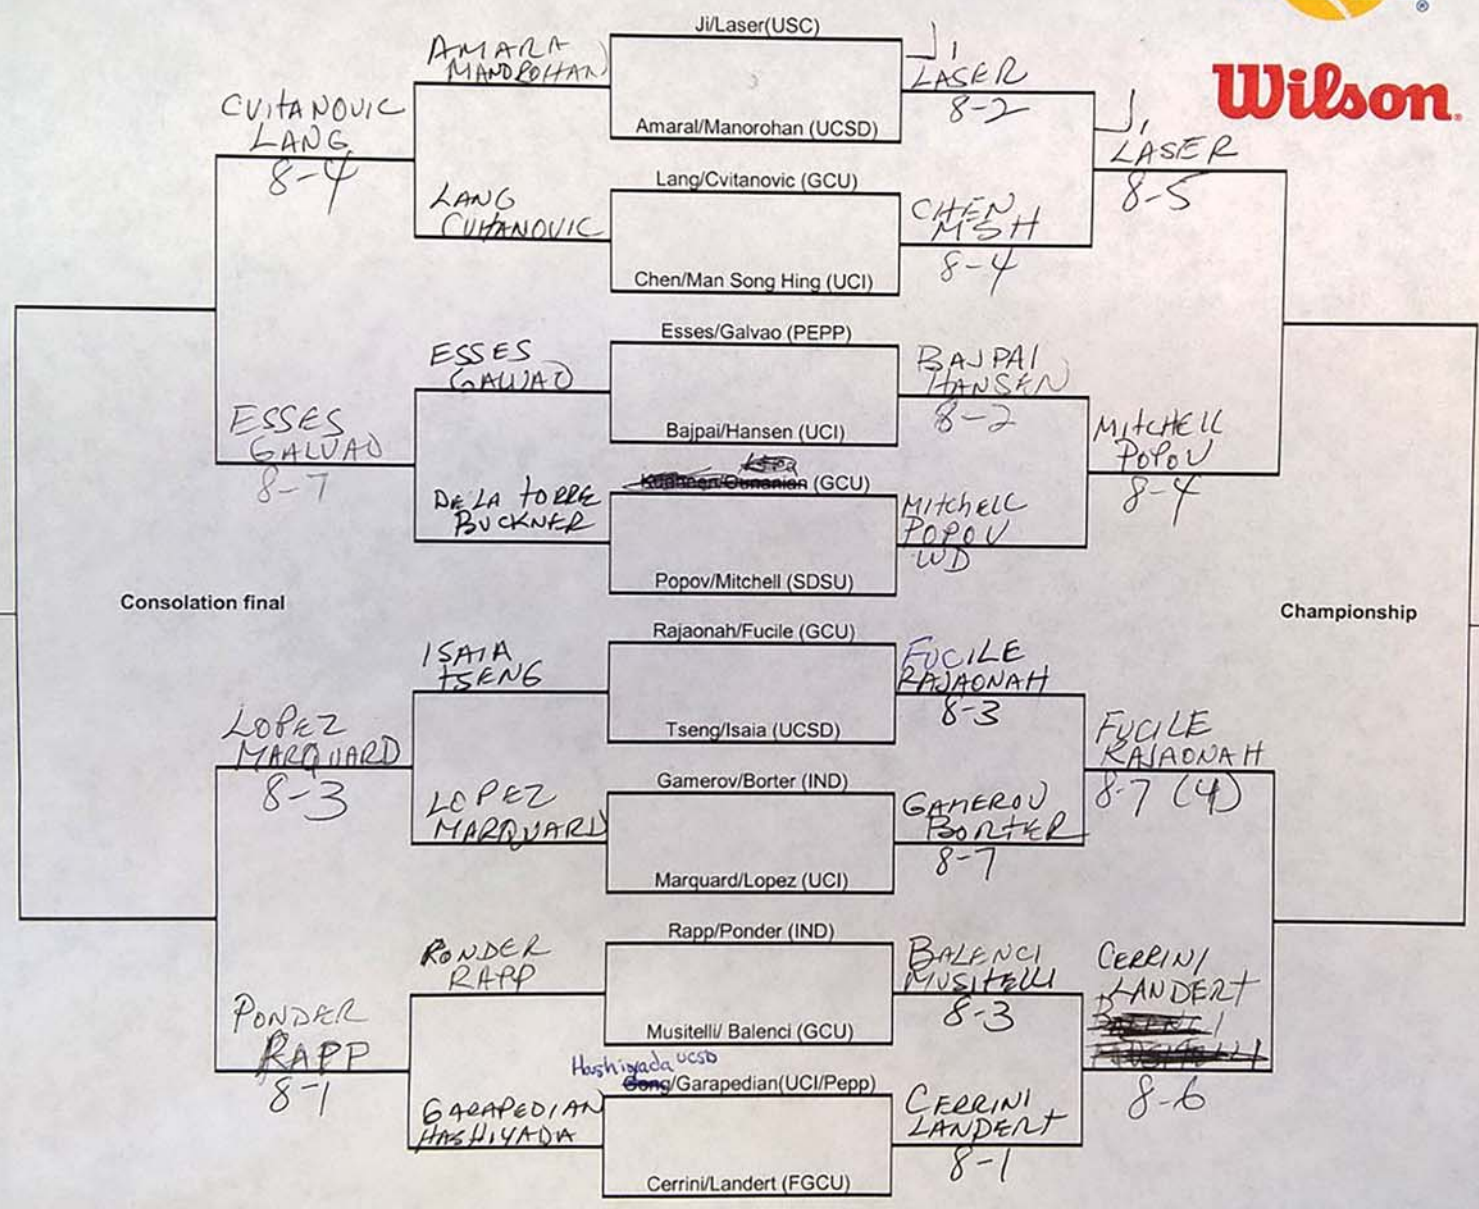

[San Diego State Fall Invitational]
 An Intercollegiate Tennis Association Sanctioned Event
 Hosted by [SDSU] * [Oct 7-9]

Doubles Flight #1

[San Diego State Fall Invitational]
 An Intercollegiate Tennis Association Sanctioned Event
 Hosted by [SDSU] * [Oct 7-9]

Doubles Flight #2

San Diego State Fall Invitational

An Intercollegiate Tennis Association Sanctioned Event
Hosted by [SDSU] * [Oct 7-9]

Seeds

1	Ji (USC)
2	Marquard (UCI)
3	Borter (IND)
4	Rajaonah (GCU)
5	
6	
7	
8	

[San Diego State Fall Invitational]
 An Intercollegiate Tennis Association Sanctioned Event
 Hosted by [SDSU] * [Oct 7-9]