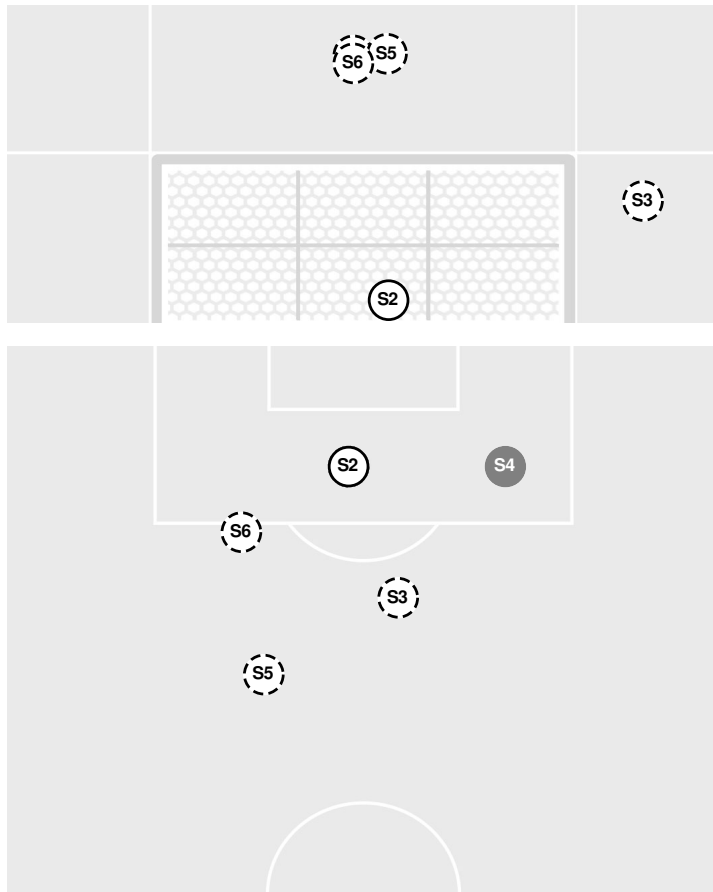

PEPPERDINE 2, SAN DIEGO STATE 0

Official Soccer Shot Chart - Final
Pepperdine vs San Diego State

8/22/21 SDSU Sports Deck, San Diego
 2021-22 Women's Soccer

Match Time: 7:00 PM
Match Duration: 02:01
Attendance: 638

Officials: Nathan Max, Nok-Hei Man, Fernando Fierro, Samantha Martinez

		1st Half	2nd Half
Shots by Half Intervals	Aztecs	4	2
	Waves	9	11

Shot Chart

AZTECS

WAVES

S Shot Off Target
 S Shot On Target
 S Blocked
 G Goal / Own Goal