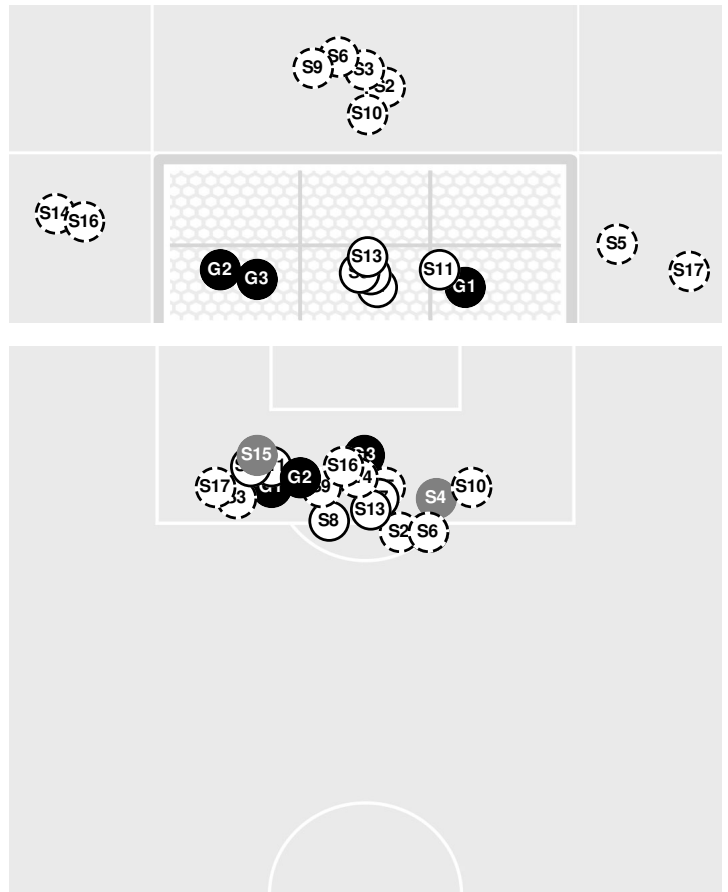

PEPPERDINE 2, SAN DIEGO STATE 0

Official Soccer Shot Chart - Final
Pepperdine vs San Diego State

8/22/21 SDSU Sports Deck, San Diego
 2021-22 Women's Soccer

Match Time: 7:00 PM
Match Duration: 02:01
Attendance: 638

Officials: Nathan Max, Nok-Hei Man, Fernando Fierro, Samantha Martinez

		1st Half	2nd Half
Shots by Half Intervals	Aztecs	4	2
	Waves	9	11

Shot Chart

AZTECS

WAVES

S Shot Off Target
 S Shot On Target
 S Blocked
 G Goal / Own Goal