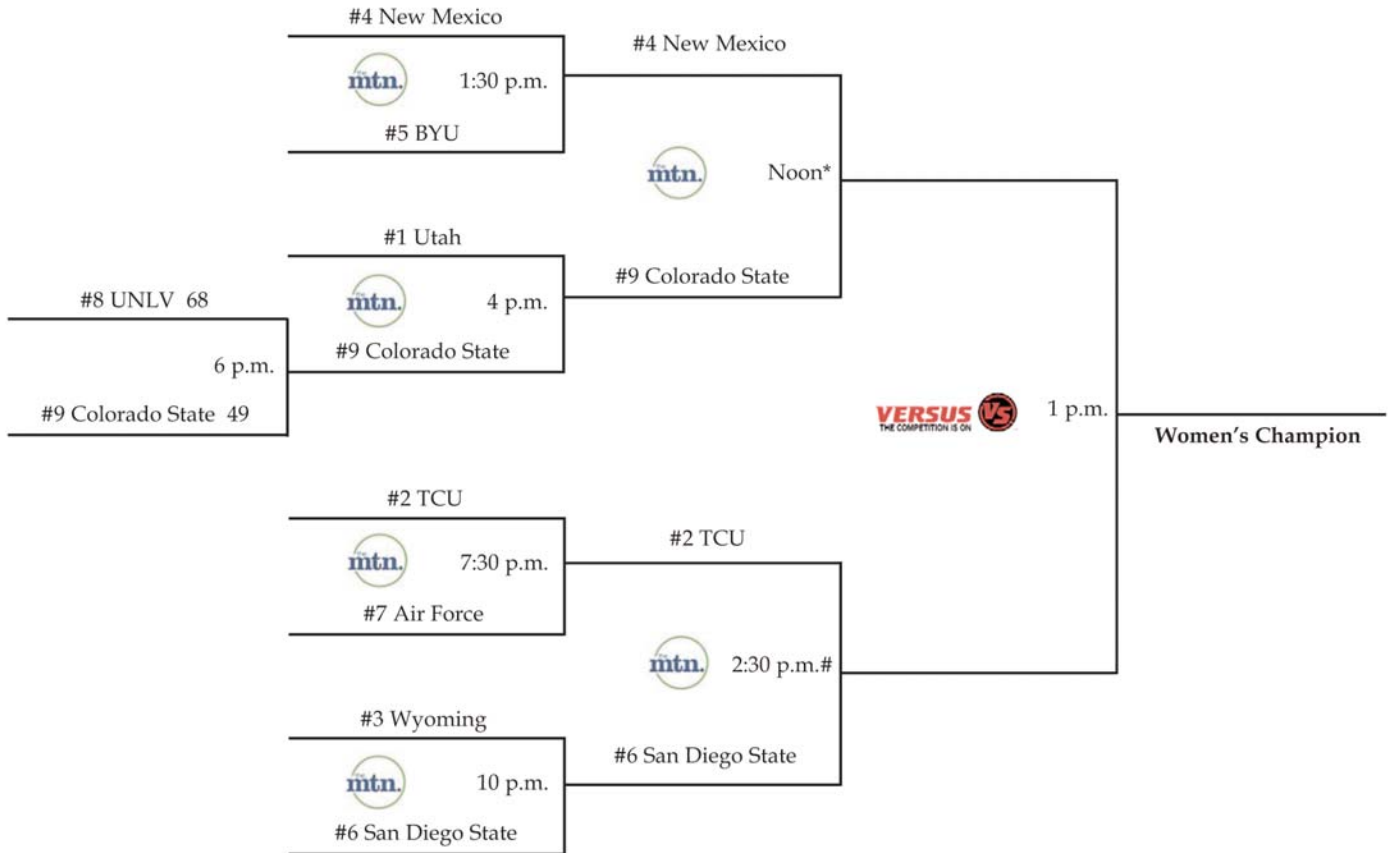

All games are Pacific Standard Time

Times subject to change

* Game will be shown live on the mtn. and tape delay on CBS College Sports at 11 p.m. PT

Game will be shown live on the mtn. and tape delay on CBS College Sports at 1 a.m. PT