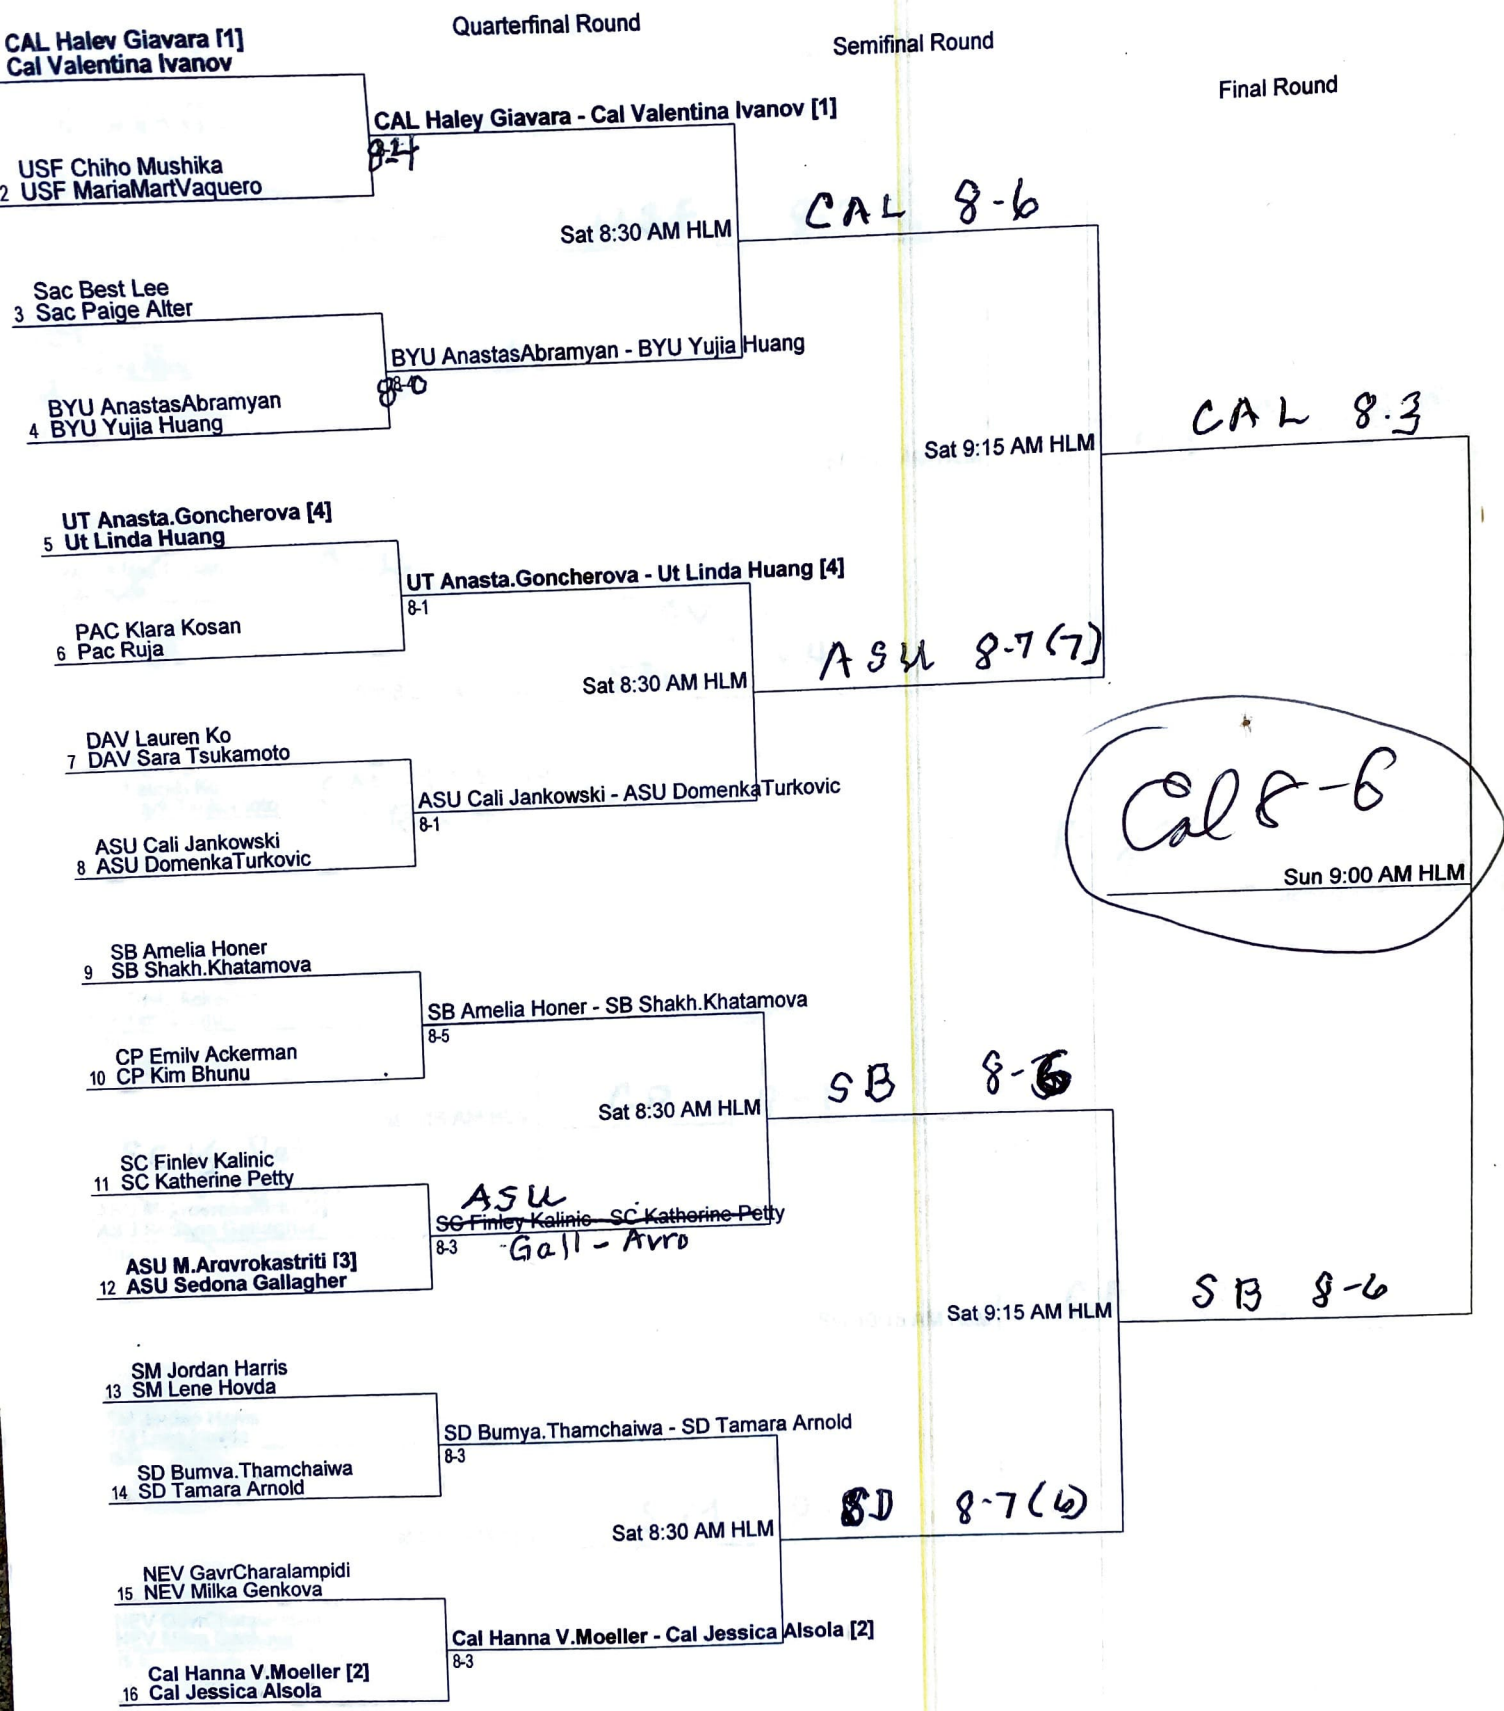

Cal Fall Invitational 2021 - ITA Blue Doubles