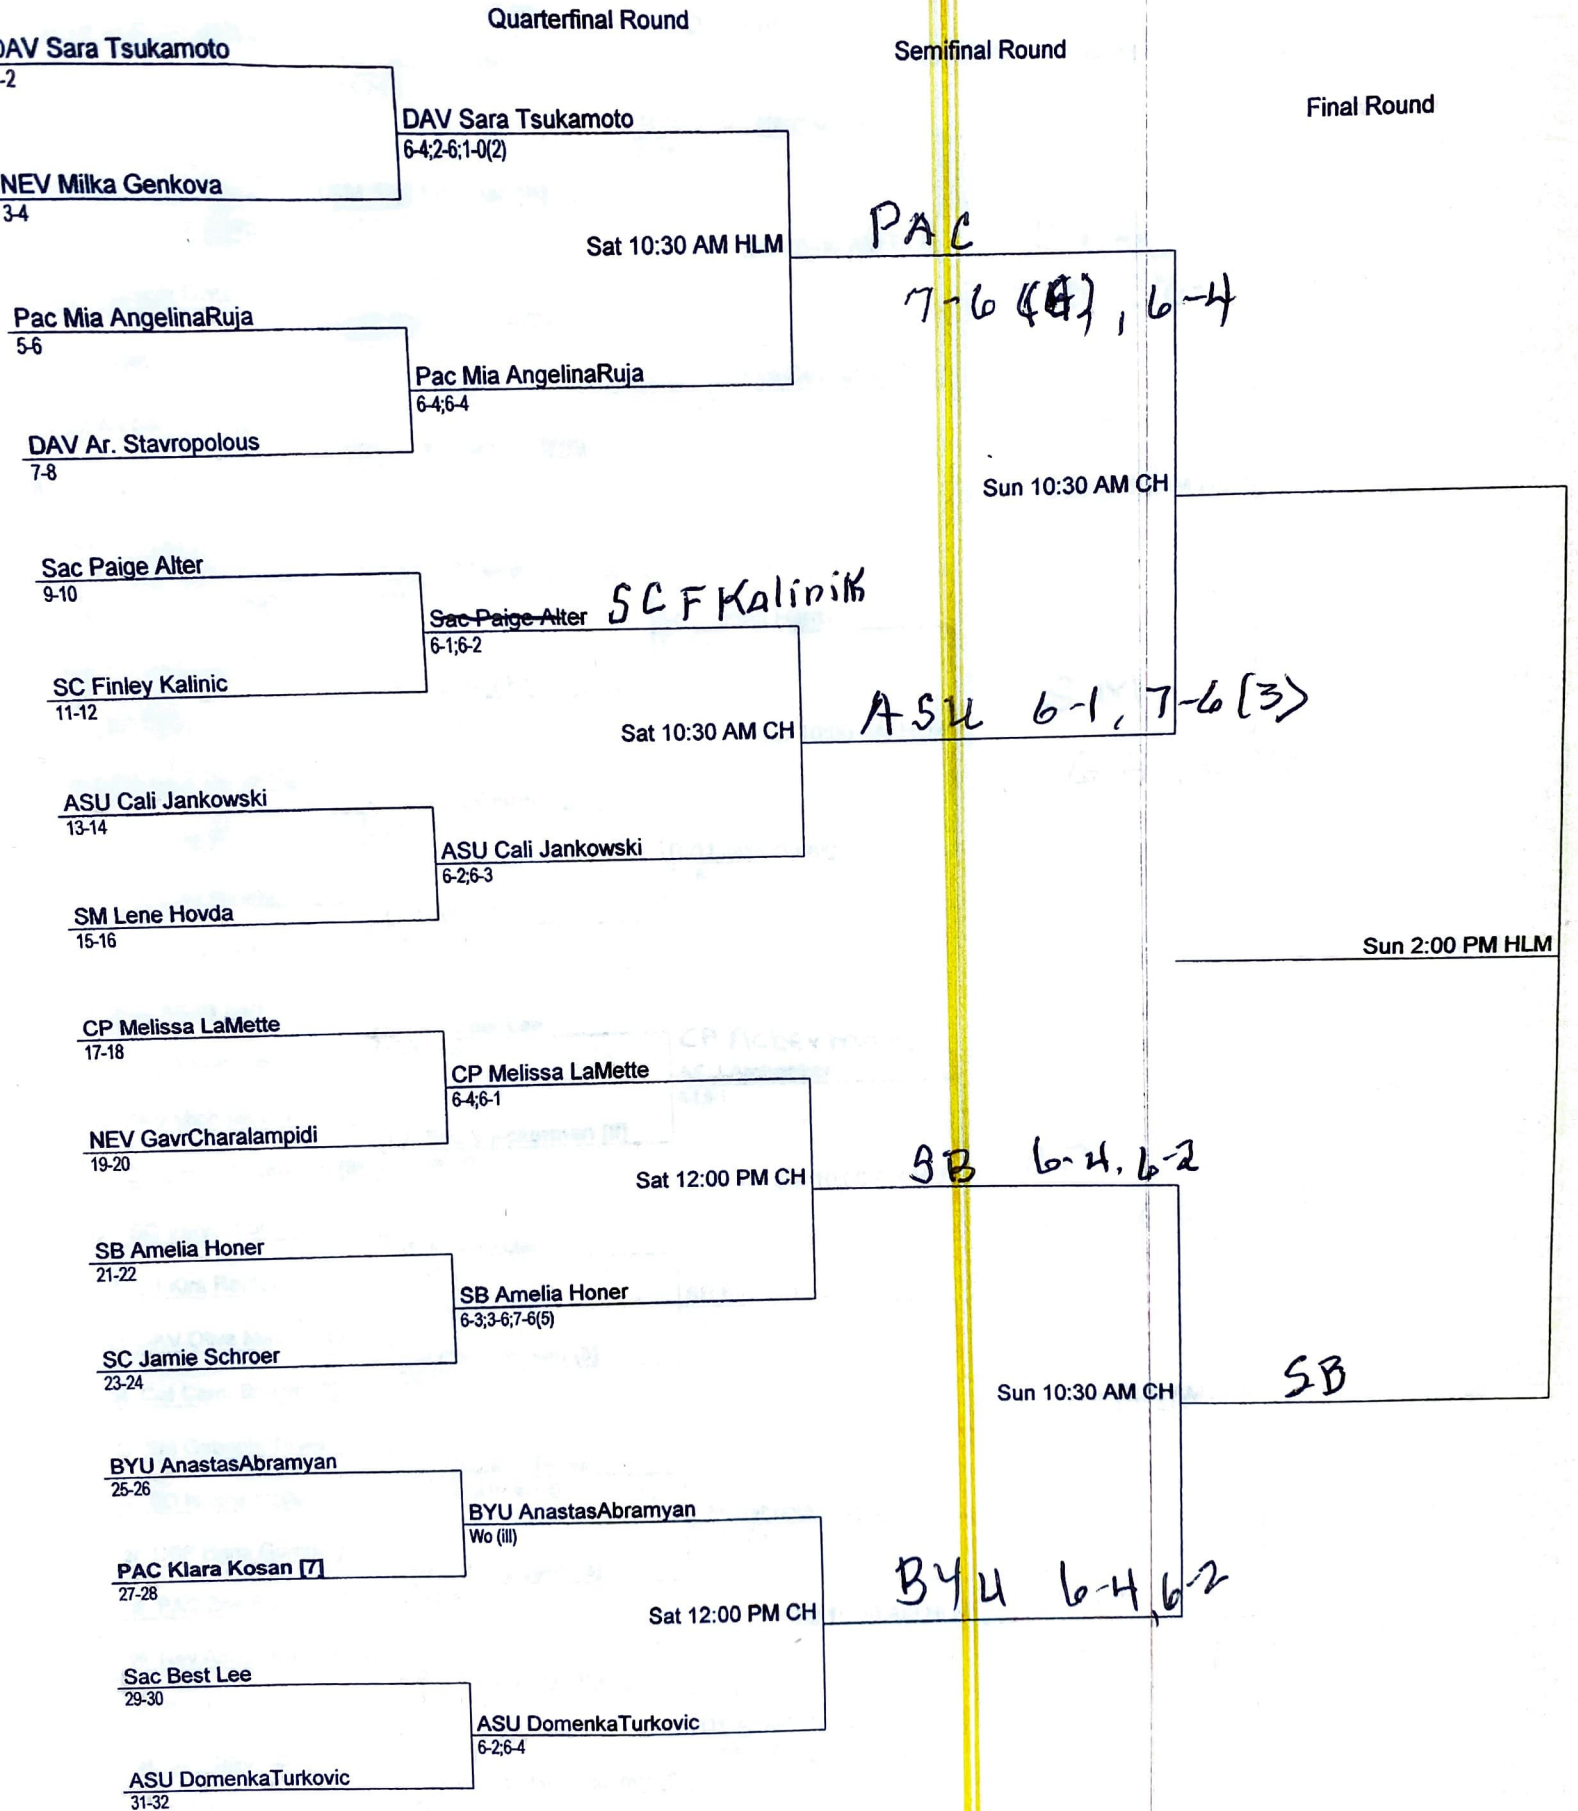

Cal Fall Invitational 2021 - ITA Blue Singles Consolation