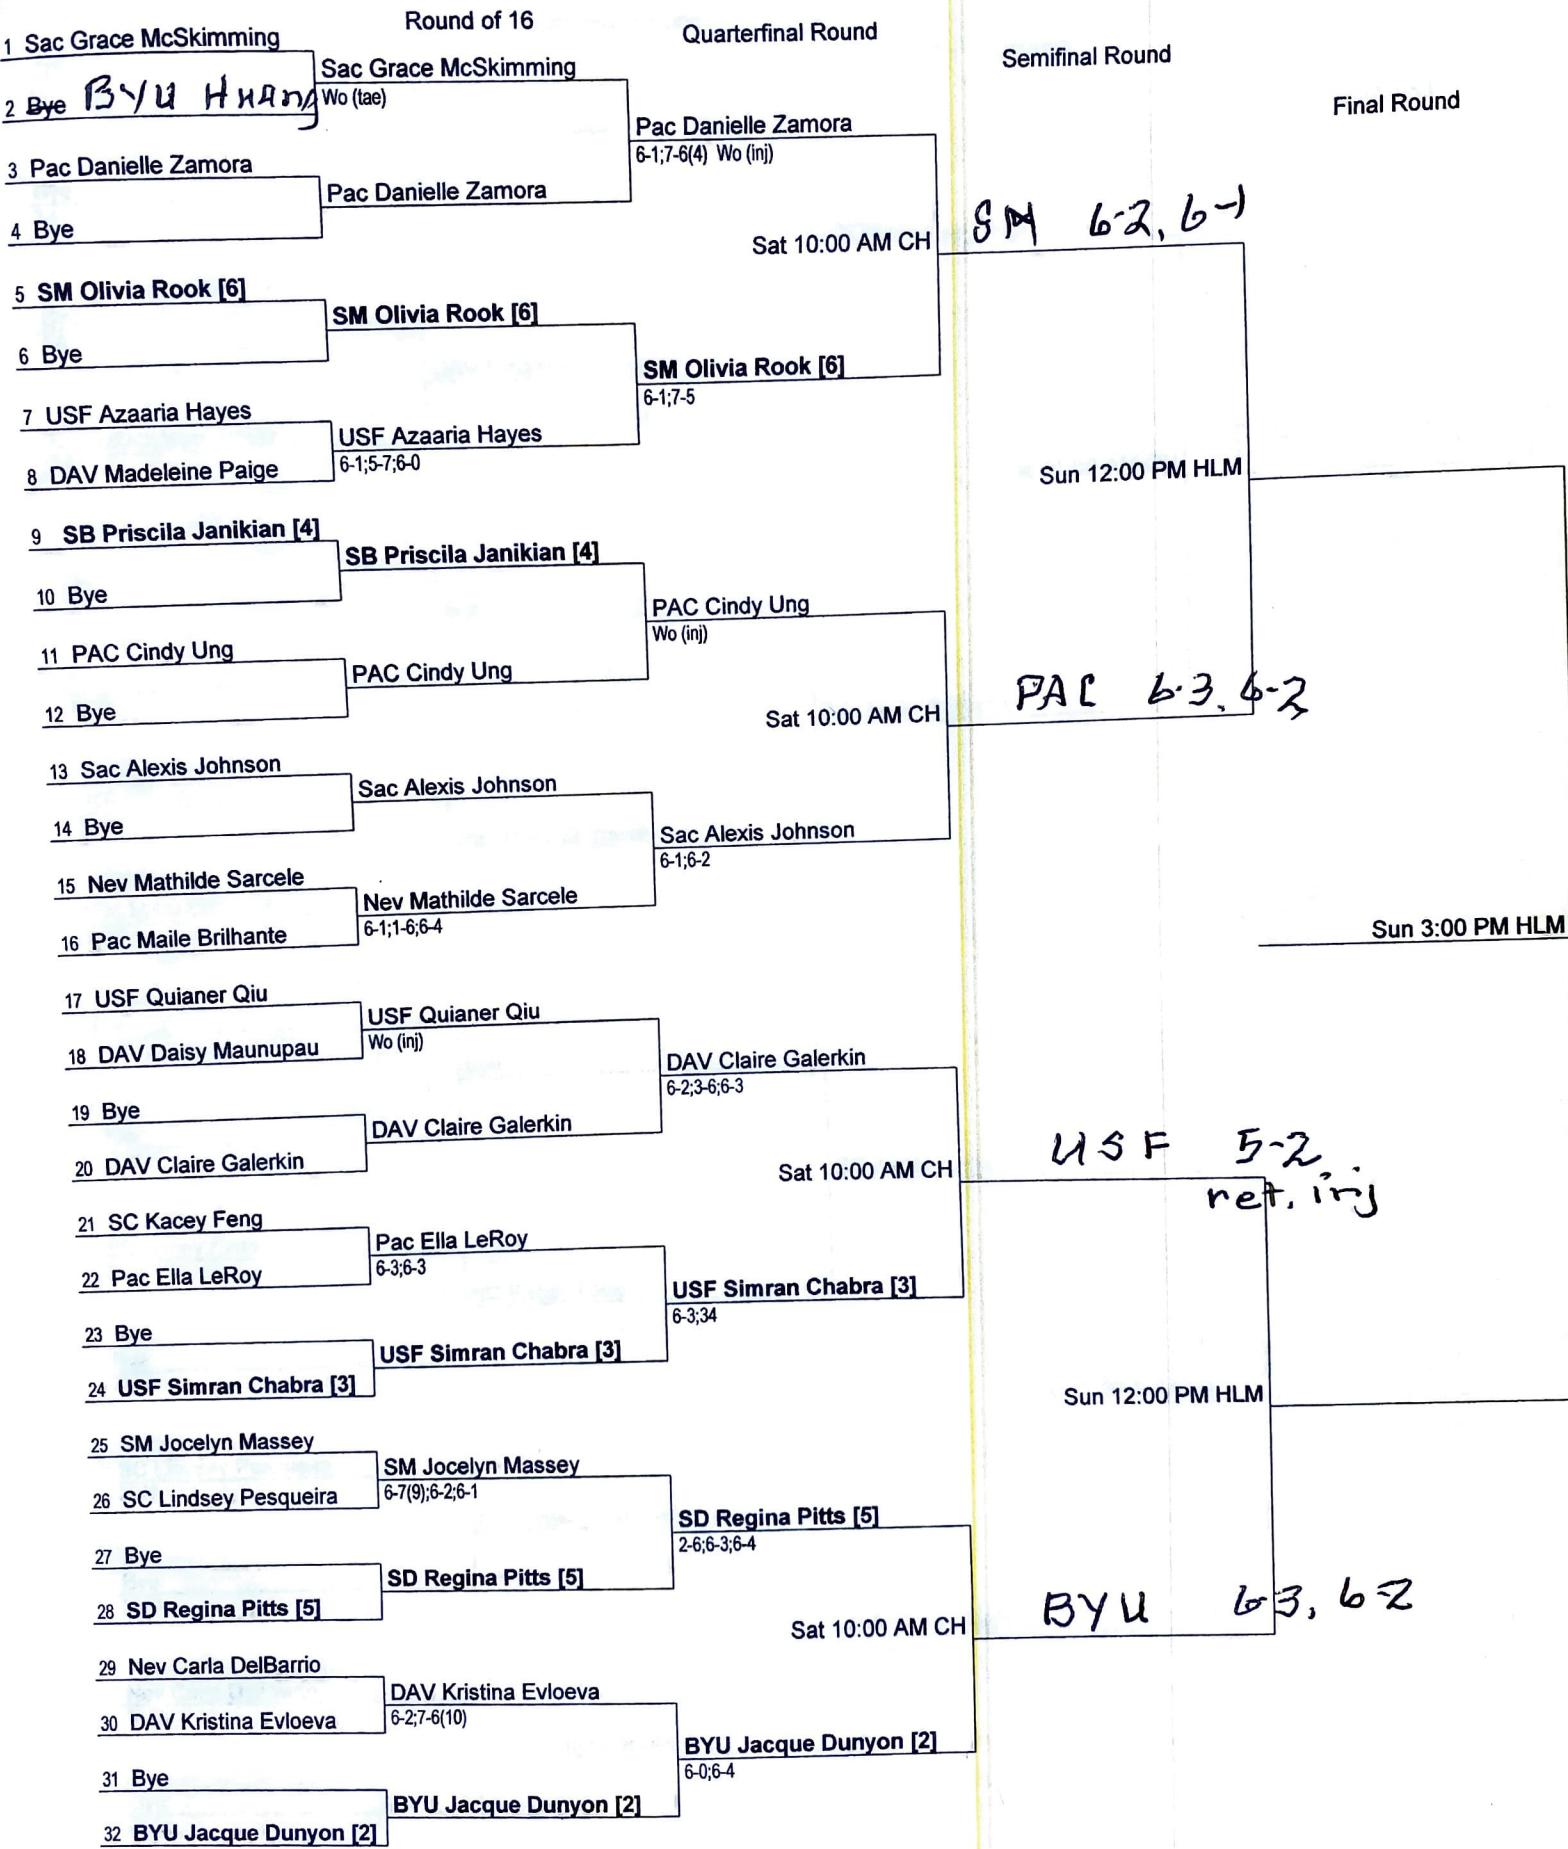

Cal Fall Invitational 2021 - ITA White Singles