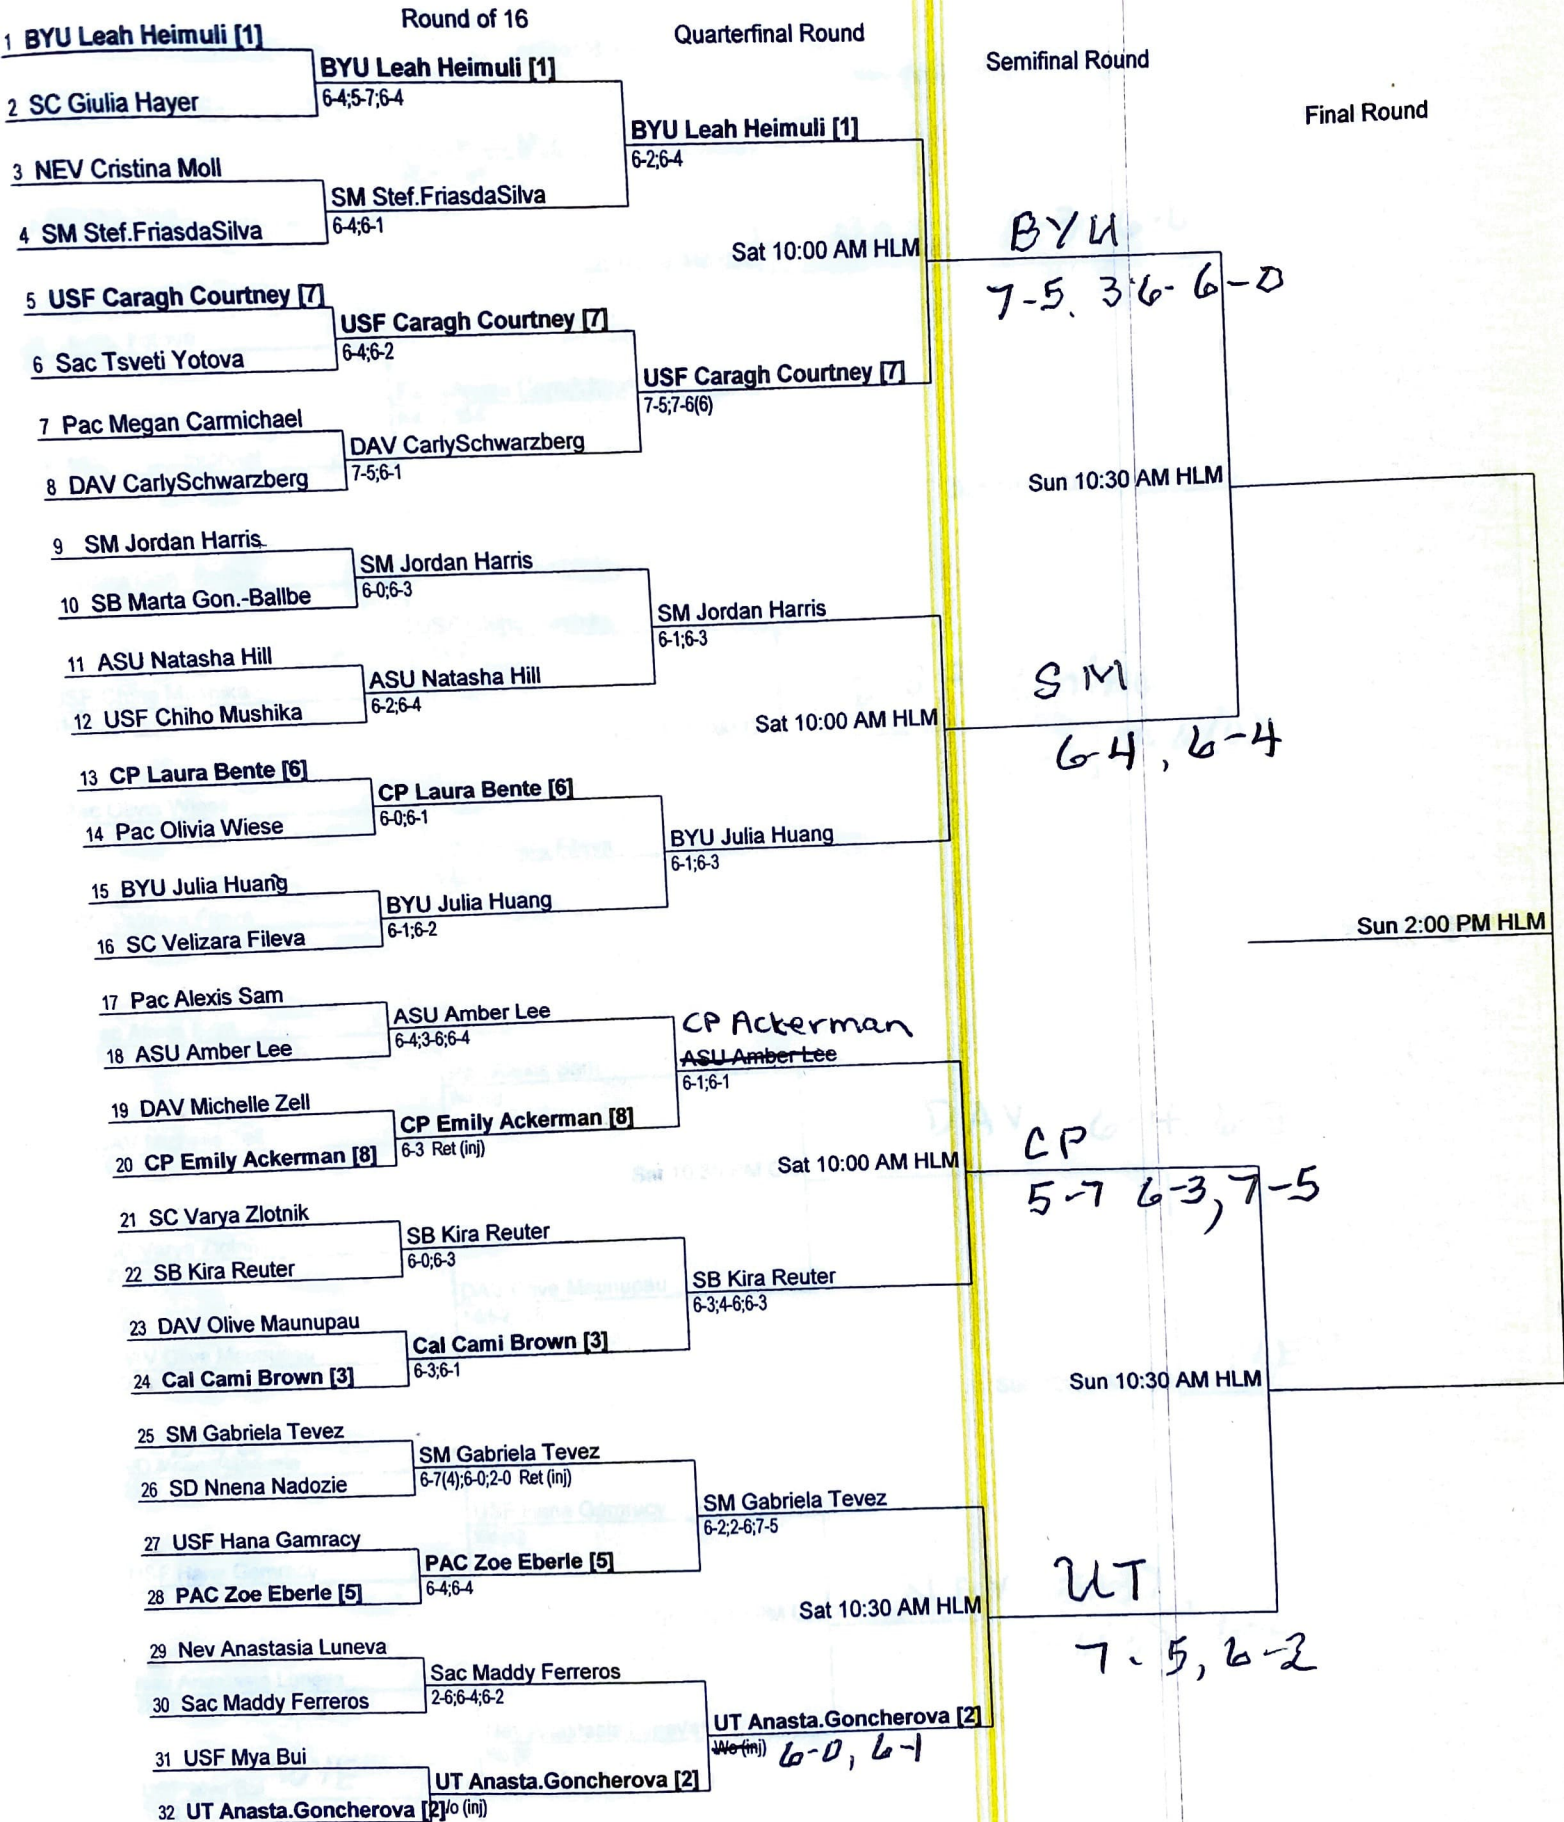

Cal Fall Invitational 2021 - ITA Gold Singles