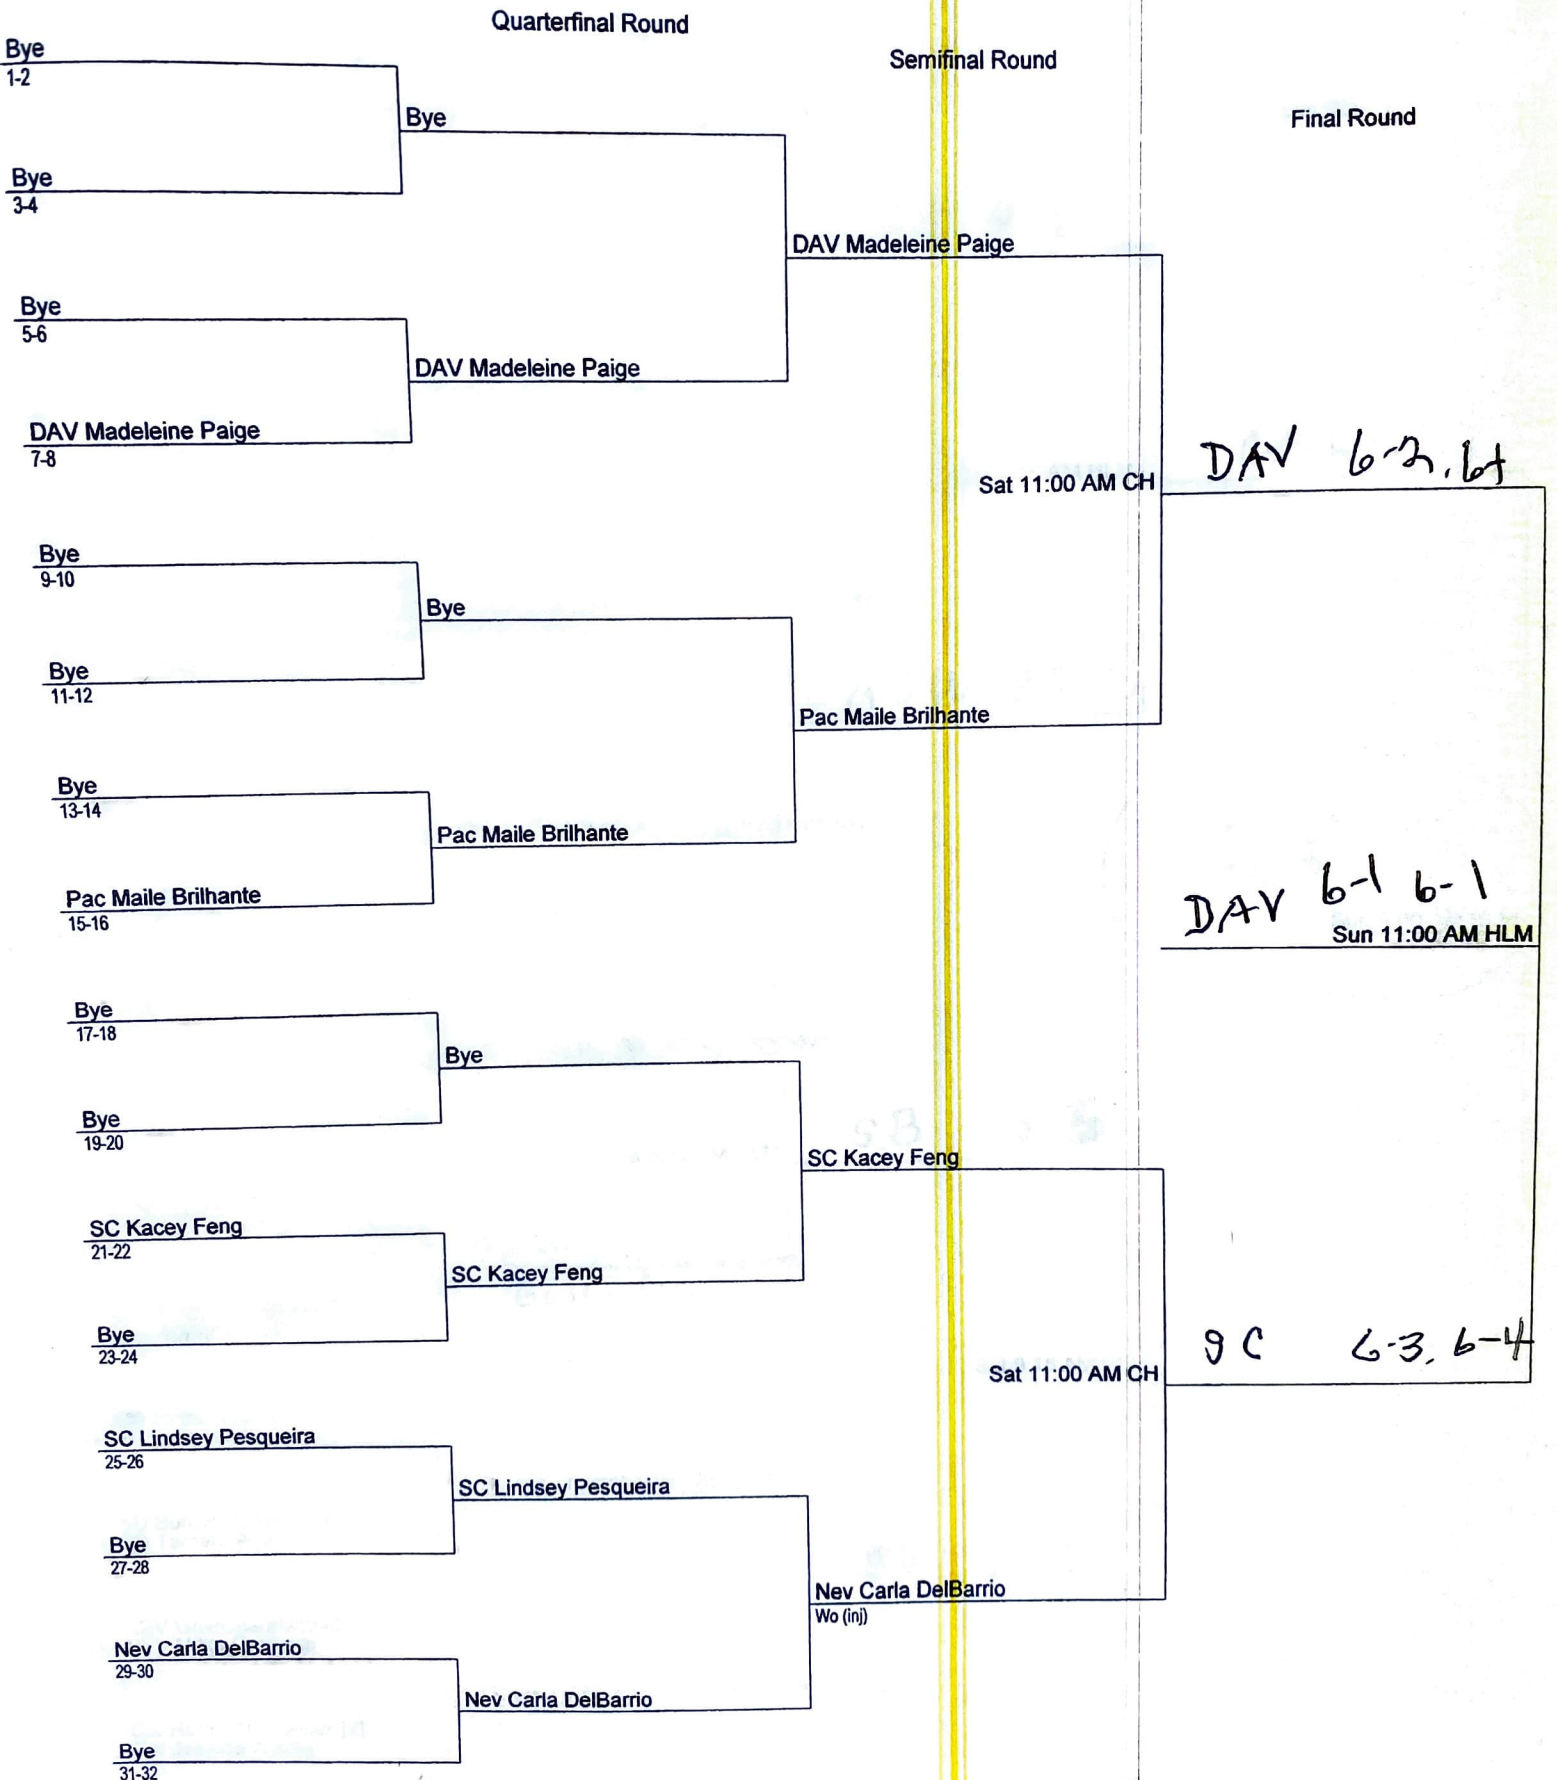

Cal Fall Invitational 2021 - ITA White Singles Consolation