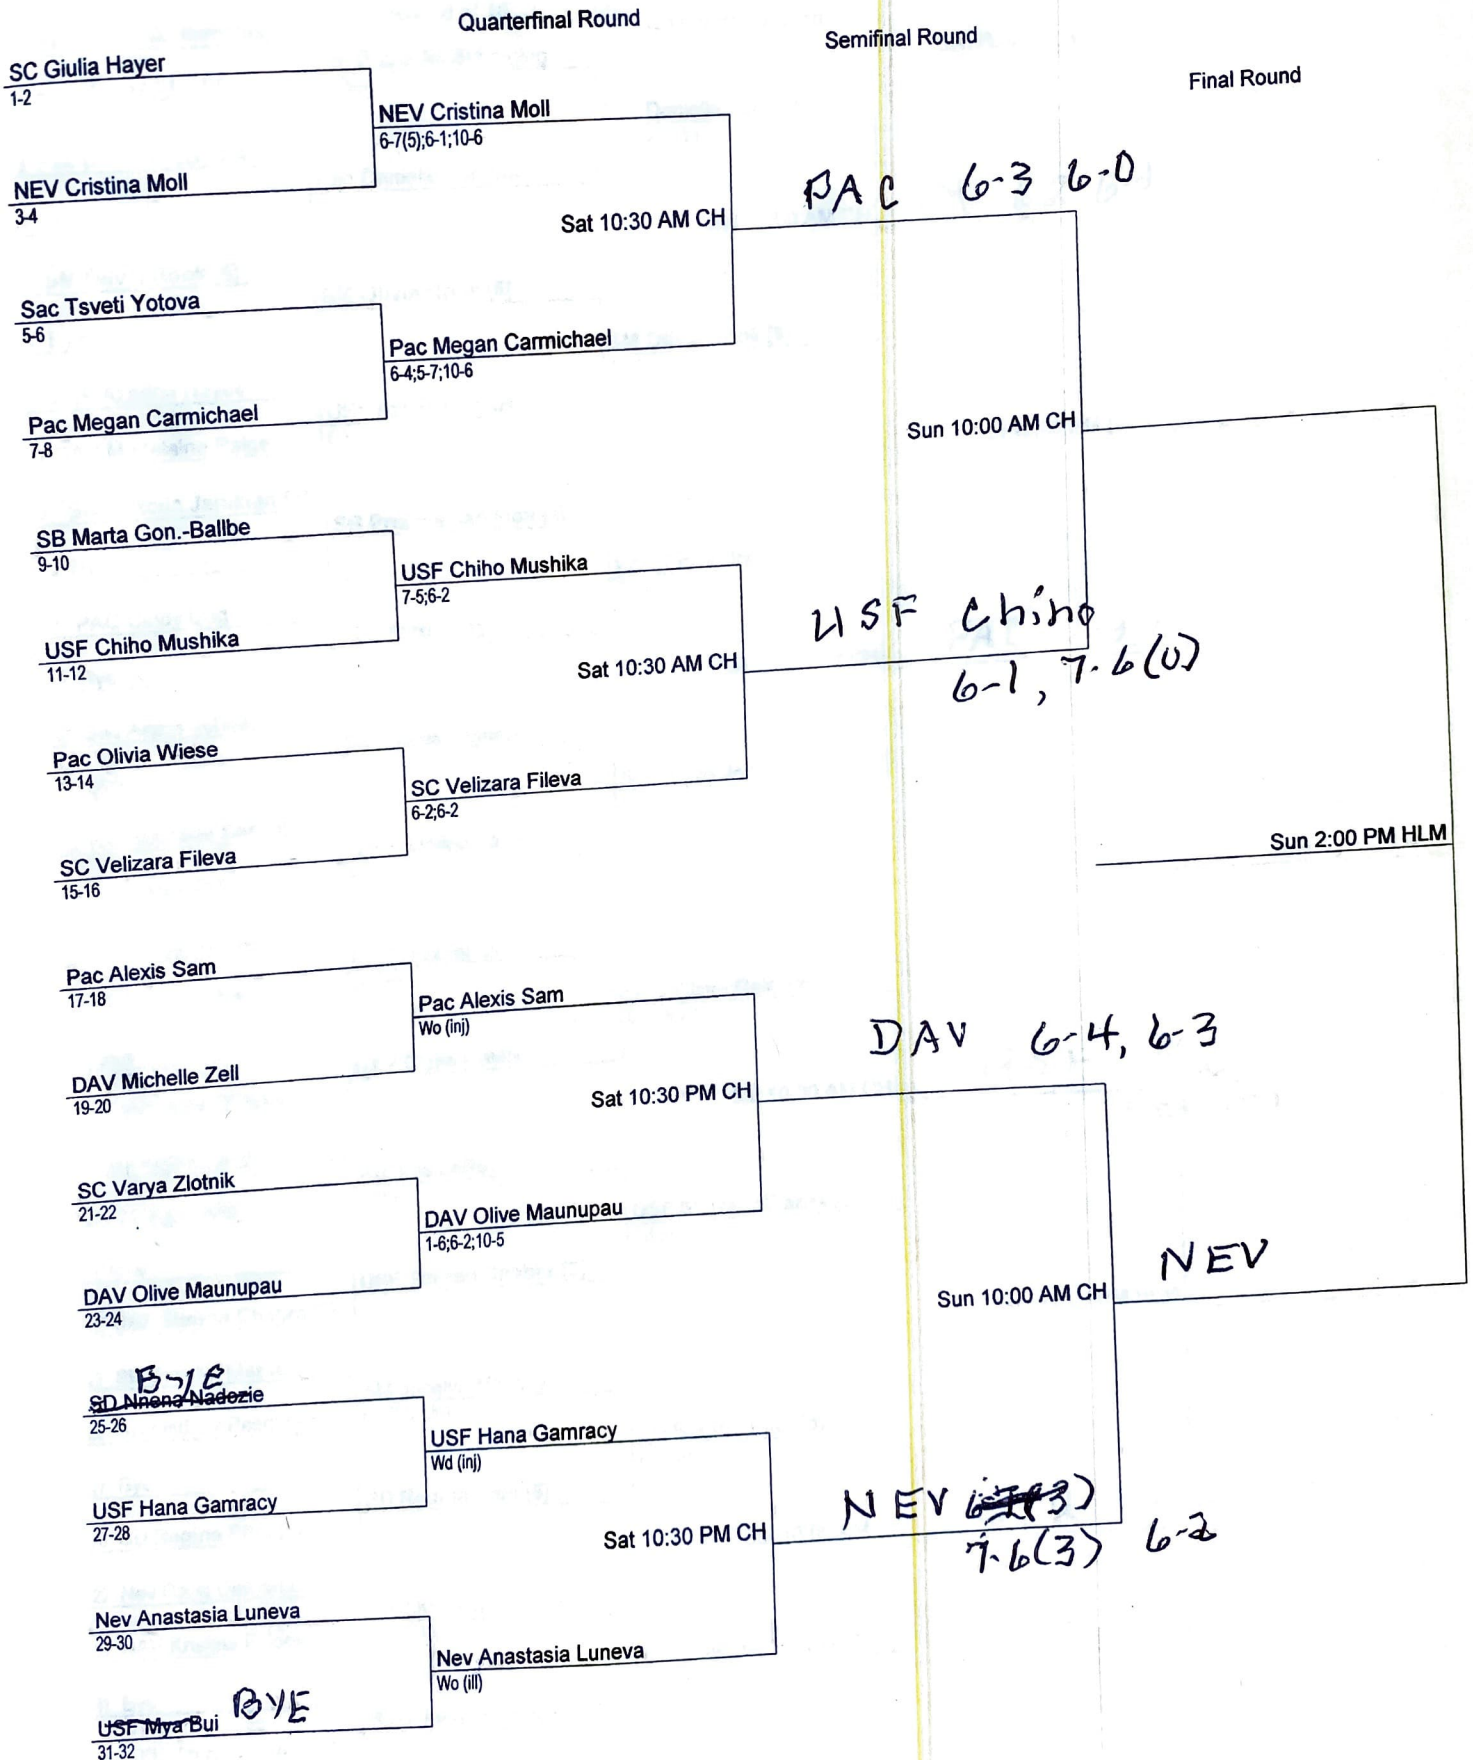

Cal Fall Invitational 2021 - ITA Gold Singles Consolation

Referee's Signature