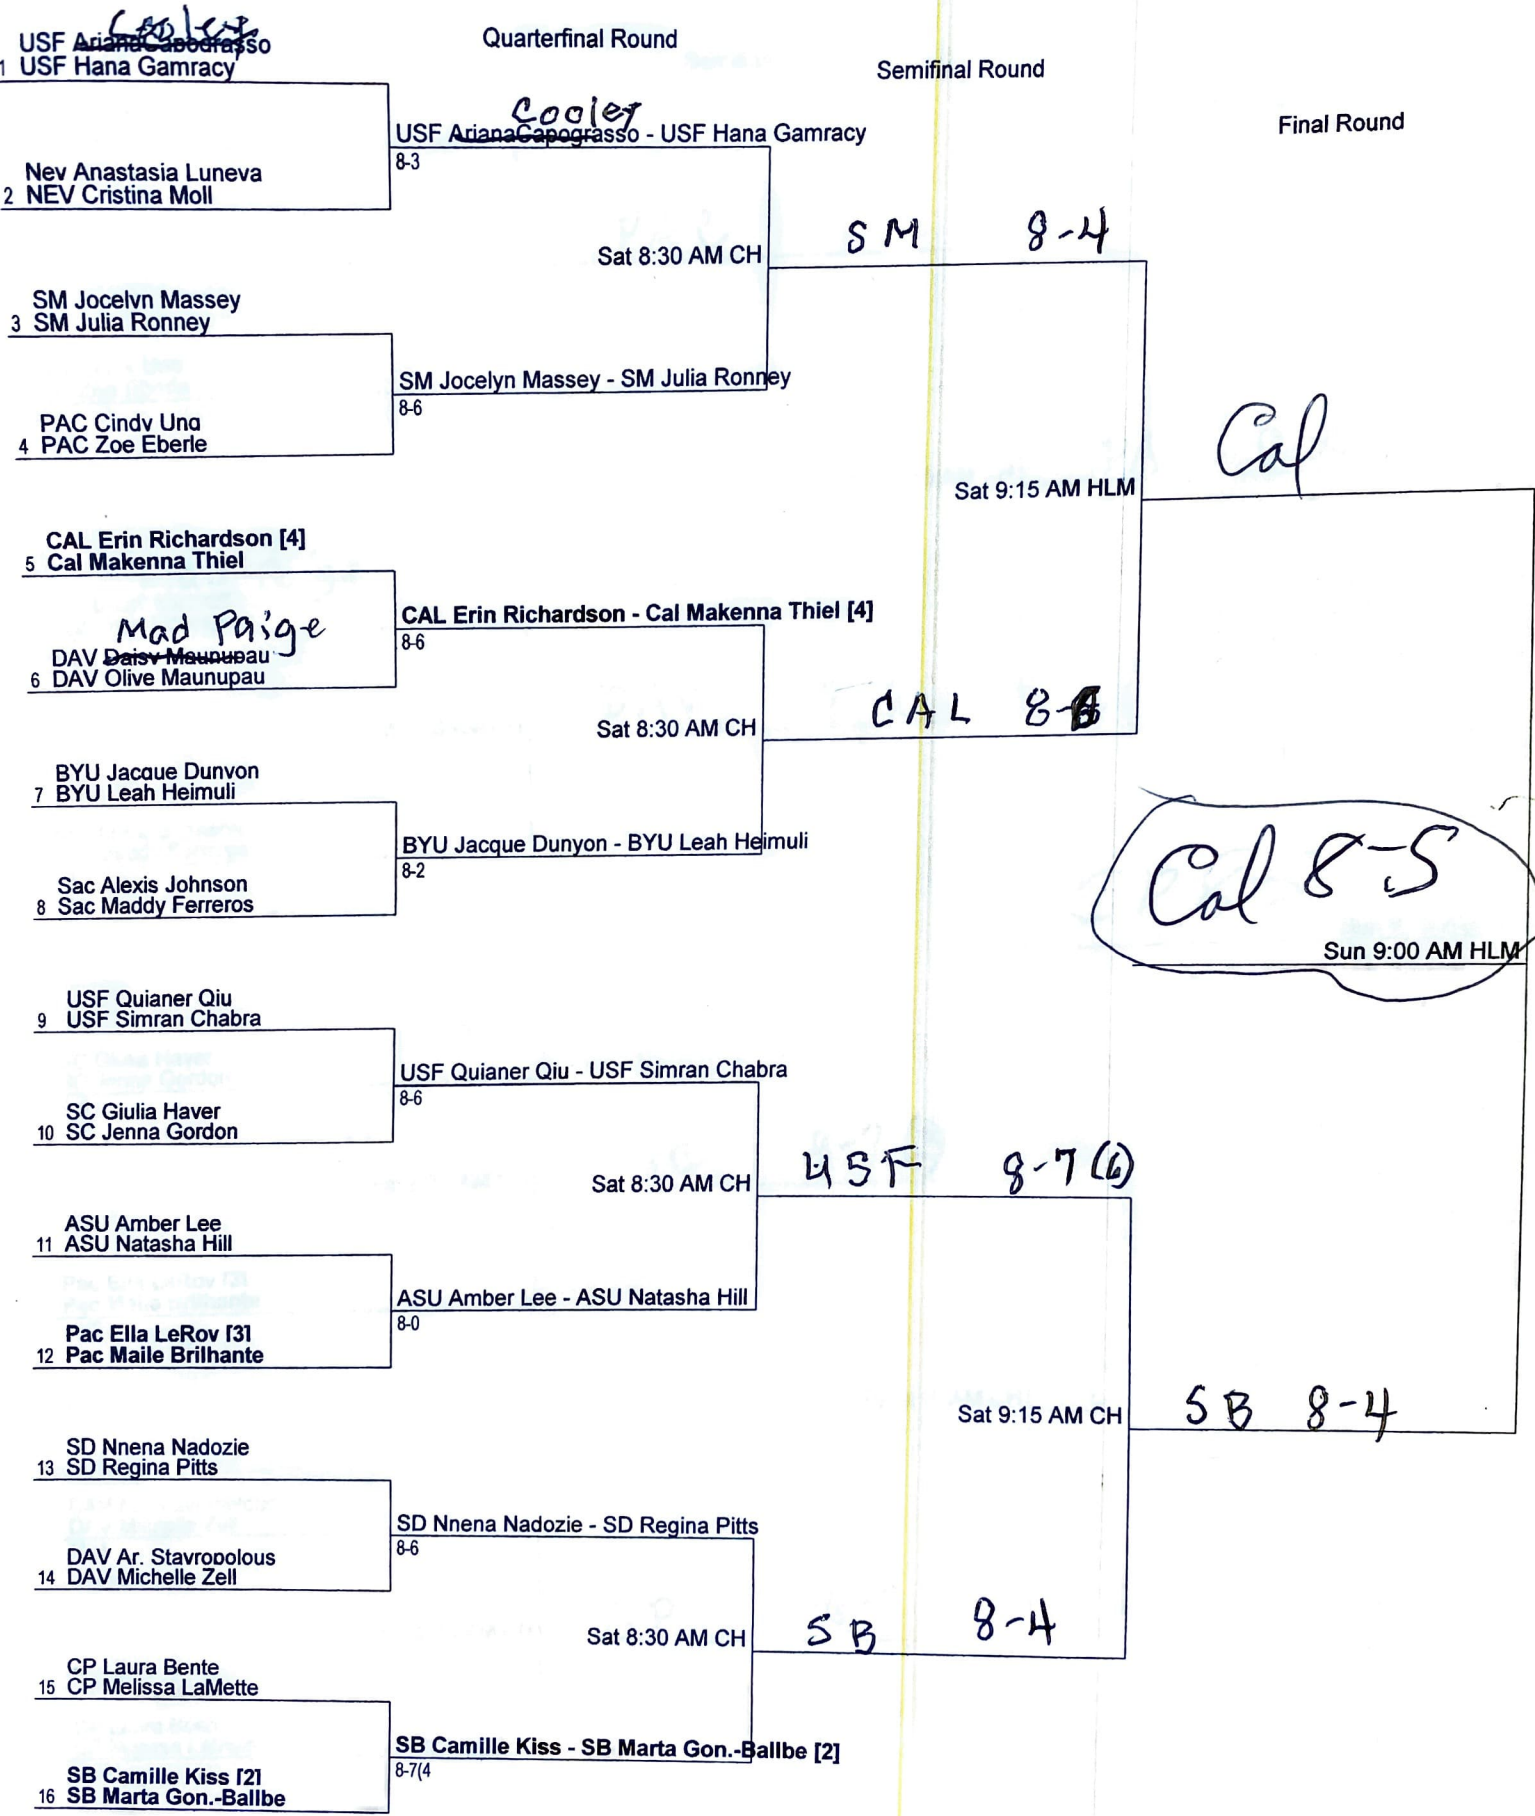

Cal Fall Invitational 2021 - ITA Gold Doubles